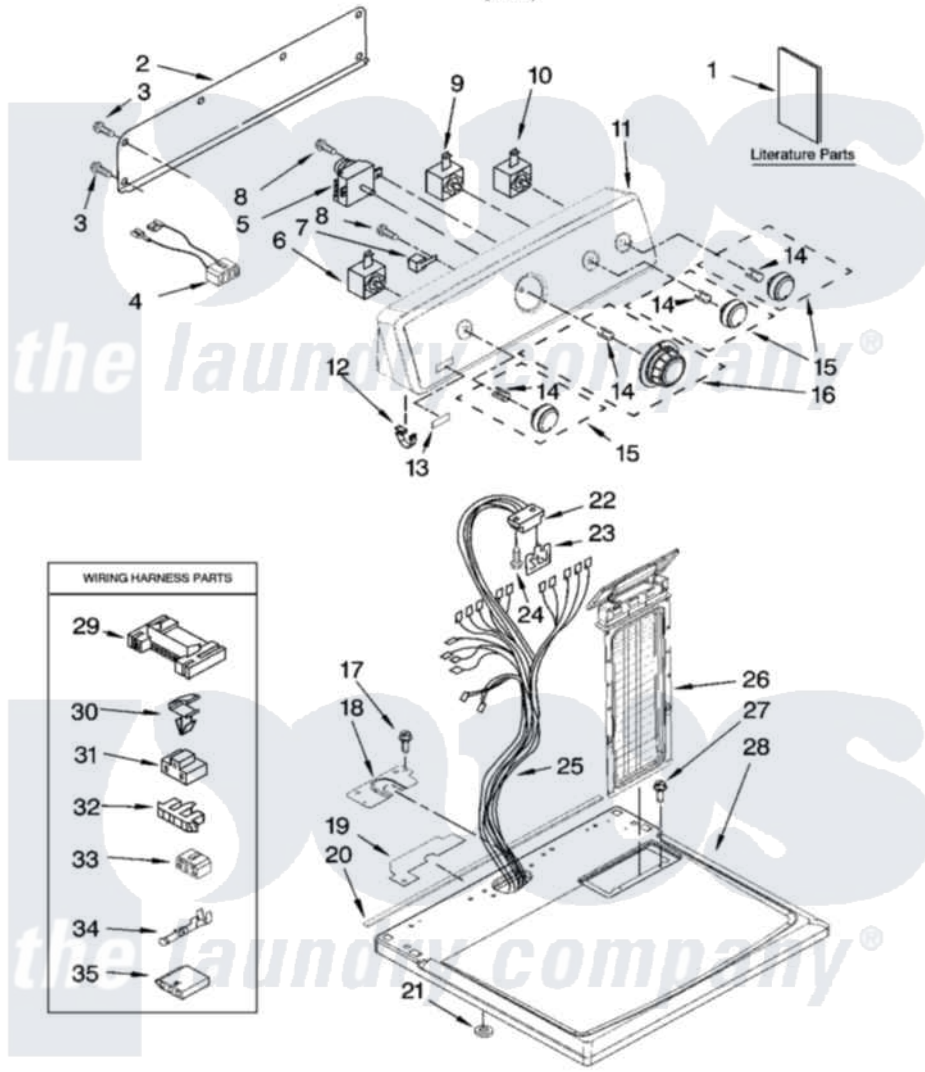

# Maytag MED5800TW0 01 - TOP AND CONSOLE PARTS

## TOP AND CONSOLE PARTS

For Model: MED5800TW0  
(White)

29" ELECTRIC DRYER

8-07 Litho in U.S.A. (drd)

1

Part No. W10118326 Rev. B

Maytag [Residential Maytag MED5800TW0 Dryer Parts](#) Parts Diagram 01 - TOP AND CONSOLE PARTS  
Click on the part number to view part

Item	Original Part Number	Replaced By	Status	Part Description
1	W10089171		Not Available	Sheet, Cycle Feature
"	W10088770		Not Available	Guide, Use & Care
"	8578889		Not Available	Wiring Diagram
2	<a href="#">W10112576</a>			Panel, Rear Console
3	<a href="#">693995</a>			Screw, Hex Head
4	<a href="#">W10113080</a>			Wire, Jumper
5	<a href="#">8566184</a>			Timer Assembly
6	<a href="#">3405156</a>			Switch, Rotary
7	<a href="#">694419</a>			Mini-Buzzer
8	8533971	<a href="#">90767</a>		Screw, 8A X 3/8 HeX Washer Head Tapping
9	<a href="#">8578354</a>			Switch, Temperature
10	<a href="#">W10117655</a>			Switch, Push-To-Start
11	W10086711	<a href="#">W10142689</a>		Console
12	<a href="#">8312709</a>			Clip-Console
13	W10112569	<a href="#">W10203949</a>		Medallion
14	<a href="#">8536939</a>			Clip, Knob