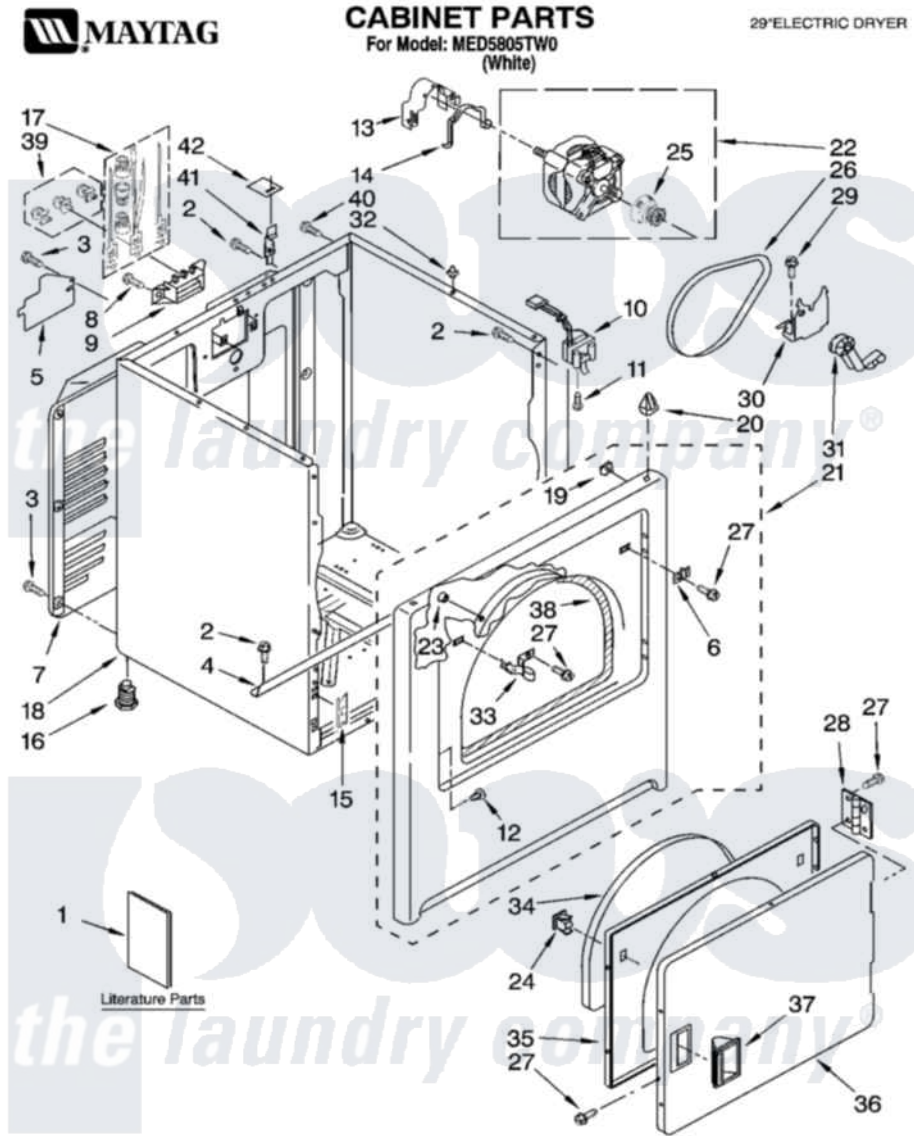

Maytag MED5805TW0 01 - CABINET PARTS

8-07 Litho in U.S.A. (drd)

1

Part No. W10118480 Rev. B

Maytag [Residential Maytag MED5805TW0 Dryer Parts](#) Parts Diagram 01 - CABINET PARTS

[Click on the part number to view part](#)

Item	Original Part Number	Replaced By	Status	Part Description
1	W10089171		Not Available	Sheet, Cycle Feature
"	W10088770		Not Available	Guide, Use & Care
"	8578889		Not Available	Wiring Diagram
2	343641	681414		Screw, 10AB X 1/2
3	693995			Screw, Hex Head
4	8541400			Bracket, Cabinet
5	3396795			Cover, Terminal Block
6	3403630			Plug, Strike Hole
7	3396805	280043		Panel-Rear
8	3393008	308685		Side Trim)
9	3397659			Block, Terminal
10	3406107			Door Switch Assembly
11	697773	3395530		Screw
12	3404413			Plug, Hinge Hole
13	3404162			Clamp, Motor
14	660658			Clamp, Motor Mounting 343481 685441

15	3394083		Clip, Front Panel
16	3392100	49621	Feet-Leveling
"	279810		Foot-Optional
17	279318		Terminal Tinned And Brass Panel
18	8530603	8533643	Cabinet
19	98234		Clip, U-Bend
20	98669		Lock, Front Top
21	3403444	279852	Panel
22	8066206	279827	Motor-Drve
23	685203	279220	Clip
24	3406839		Dry Rack Assembly
25	8066184		Pulley, Motor
26	W10131364	341241	Belt
27	342055	488627	Screw
28	3405514	W10362431	Hinge And Pin Assembly
29	3400500		Bolt, 3405245 5/16-18 X 3/4
30	348780		Base, Motor
31	691366		Idler And Pulley Assembly
32	18776		Lock, Front Top
33	3403431		Strike, Panel
34	3405246		Seal, Door Push-To-Start
35	3402341		Door, Inner
36	3402335		Door, Front
37	8565970		Handle, Door
38	3406129		Seal And Bearing Assembly
39	279393		Terminal Block Screw Kit
40	697776	4331106	Screw, No.10-32 X 7/16
41	8066217		Hinge, Top
42	18849		Pad, Top Hinge