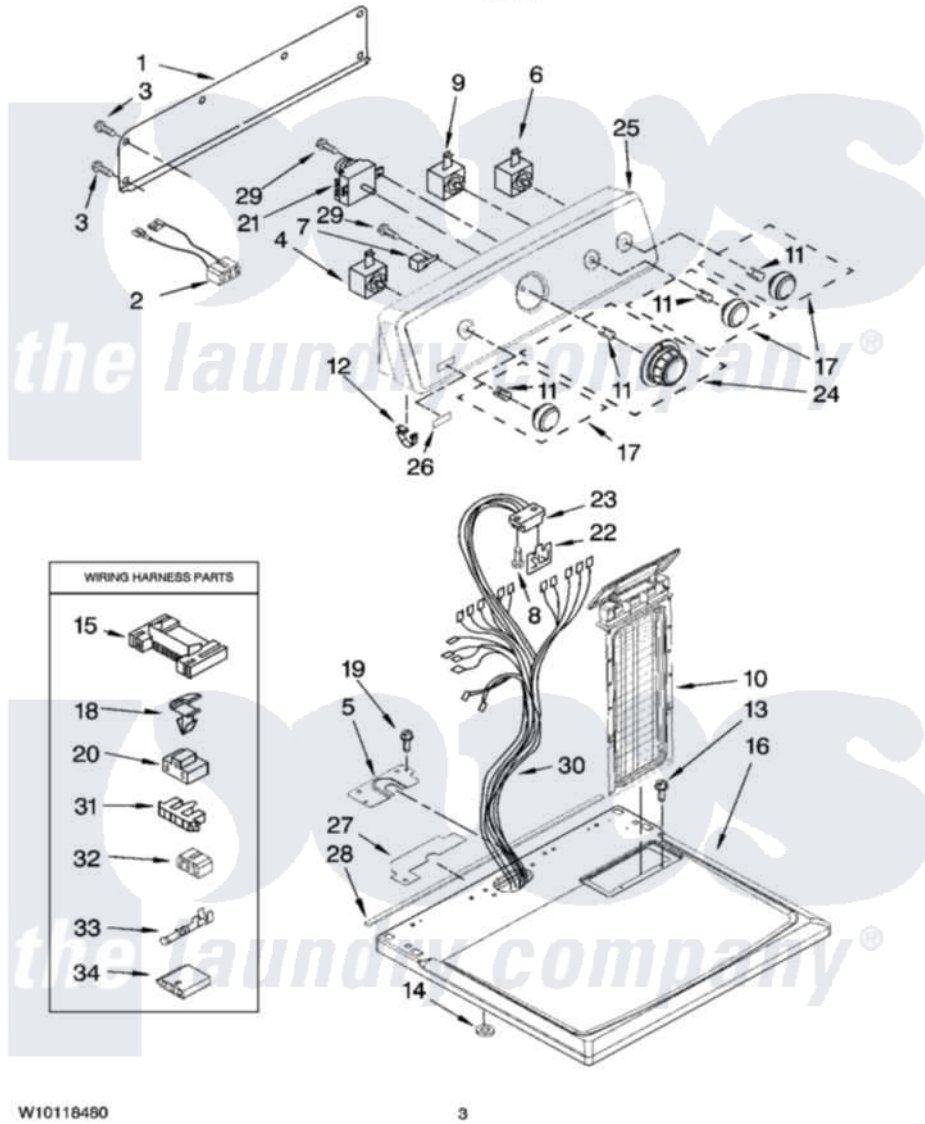

Maytag MED5805TW0 02 - TOP AND CONSOLE PARTS

TOP AND CONSOLE PARTS

For Model: MED5805TW0
(White)

W10118480

3

Maytag Residential Maytag MED5805TW0 Dryer Parts Parts Diagram 02 - TOP AND CONSOLE PARTS
Click on the part number to view part

Item	Original Part Number	Replaced By	Status	Part Description
1	W10112576			Panel, Rear Console
2	W10113080			Wire, Jumper
3	693995			Screw, Hex Head
4	3405156			Switch, Rotary
5	8565981			Bracket, Harness
6	W10117655			Switch, Push-To-Start
7	694419			Mini-Buzzer
8	343641	681414		Screw, 10AB X 1/2
9	8578352			Switch, Temperature
10	8565972			Screen, Lint
11	8536939			Clip, Knob
12	8312709			Clip-Console
13	688983	487240		Screw, For Mtg. Service Capacitor
14	237446	487596		Washer
15	3395683			Receptacle, Multi-Terminal
16	W10112599			Top

17	W10110035		Knob
18	3394427		Clip-Harness
19	337686	Not Available	SCREW, 8-18 X .500
20	3401144		Connector
21	8566184		Timer Assembly
22	8558178		Control, Electronic
23	3391885		Connector, Edge
24	W10110036		Knob
25	W10086712	W10142690	Console
26	W10112569	W10203949	Medallion
27	W10118608		Foam-Seal Console Bracket
28	W10112267		Foam-Seal Control Bracket
29	8533971	90767	Screw, 8A X 3/8 HeX Washer Head Tapping
30	W10113070		Harness, Wiring
31	3397269		Connector, Timer
32	3347243		Block, Disconnect
33	94614		Terminal
34	3936144		Do-It-Yourself Repair Manuals