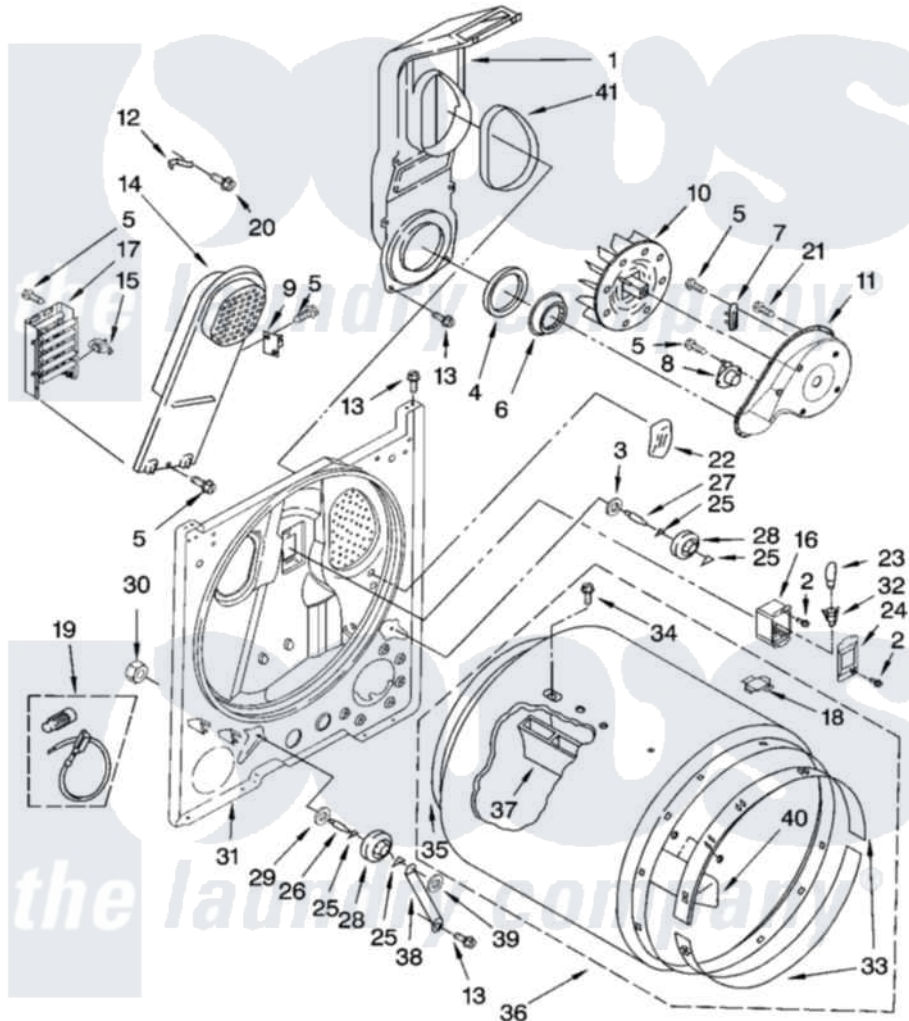

Maytag MED5805TW1 03 - BULKHEAD PARTS, OPTIONAL PARTS (NOT INCLUDED)

BULKHEAD PARTS

For Model: MED5805TW1
(White)

W10164826

5

Maytag [Residential Maytag MED5805TW1 Dryer Parts](#) Parts Diagram 03 - BULKHEAD PARTS, OPTIONAL PARTS (NOT INCLUDED)

[Click on the part number to view part](#)

Item	Original Part Number	Replaced By	Status	Part Description
1	348368			Lint Chute Assembly
2	487909	488729		Screw
3	3388703			Washer, Support
4	347139			Seal, Lint Chute
5	90767			Screw, 8A X 3/8 HeX Washer Head Tapping
6	696302			Shield, Exhaust
7	3392519			Thermal Limiter
8	8318268			Thermostat, Internal-Bias
9	3977393	279816		Cutoff-Tml
10	694089			Wheel, Blower
11	8577230			Housing, Blower
12	3398161			CLIP
13	343641	681414		Screw, 10AB X 1/2
14	8541818			Box, Heater

15	3977767		Thermostat, High Limit 250 F
16	3977373		Bracket, Drum Light
17	3403585	279838	Element
18	8066086		Plug, Drum Hole
19	279457		Wire Kit, Terminal
20	489463		Screw, 8-18 X 1/16
21	3390647	488729	Screw
22	3976479	279366	Electrode
23	3406126		Bulb
24	3402841	8532165	Lens, Drum Light
25	690997		Washer, Thrust
26	3399506	W10359270	Shaft, Drum Roller Threads
27	3399507	W10359269	Shaft, Drum Roller Threads
28	3397590	349241T	Support
29	348197		Washer, Support
30	3359452		Nut, Lock
31	3403414		Bulkhead
32	W10136369		Socket, Drum Light Assembly
33	692526	279441	BeaRng-Rng
34	W10109200		Screw, Baffle Mounting
35	3406130	279857	Seal
36	695587		Drum Assembly
37	692490		Baffle, Drum
38	3976434		Bracket, Support Shaft
39	90296		Nut, Push On
40	3403636		Baffle, Drum
41	339956		Seal, Air Duct To Bulkhead
NI			Not Available
"	279948	4392065	Kit, Dryer Repair
"	3406839		Dry Rack Assembly
"	8522199		Accessory Parts
"	72017		Paint, Touch-Up
"	350930		Paint, Pressurized Spray B
"	350938		Paint, Pressurized Spray B
"	799344		Paint, Touch-Up)