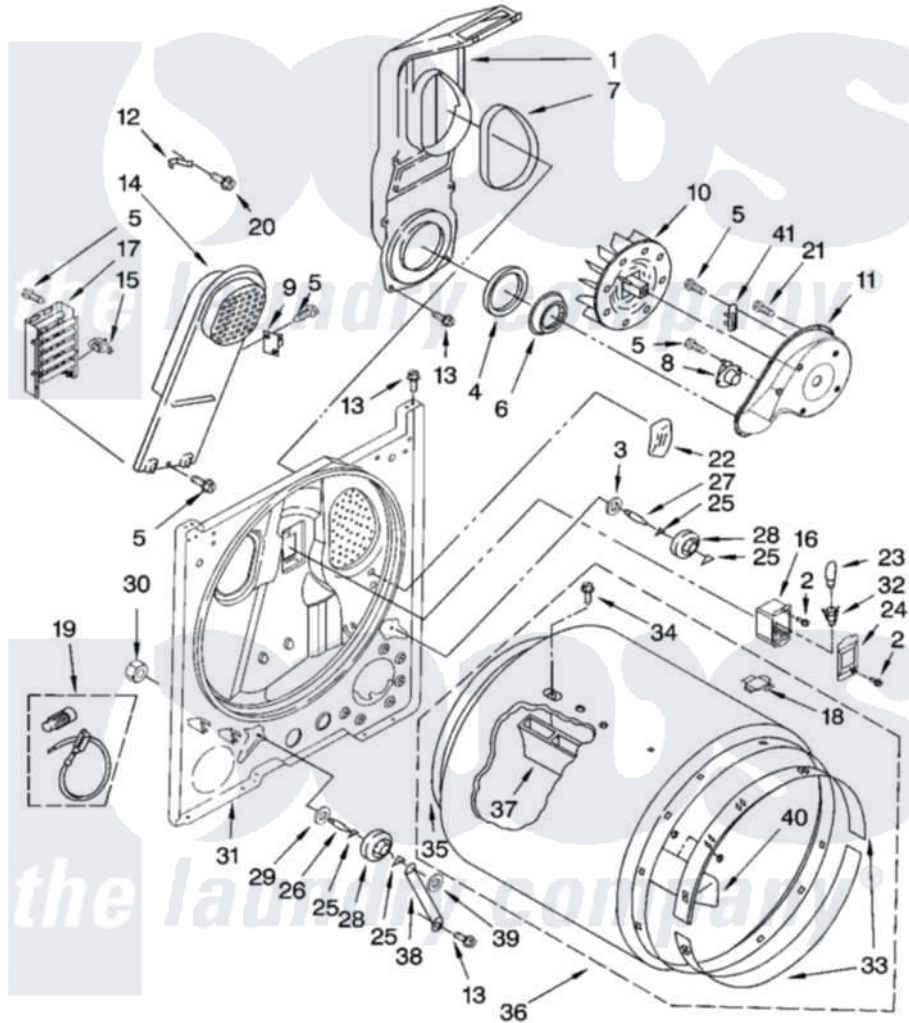

Maytag MED5820TW1 03 - BULKHEAD PARTS, OPTIONAL PARTS (NOT INCLUDED)

BULKHEAD PARTS

For Model: MED5820TW1
(White)

W10167422

5

Maytag [Residential Maytag MED5820TW1 Dryer Parts](#) Parts Diagram 03 - BULKHEAD PARTS, OPTIONAL PARTS (NOT INCLUDED)

[Click on the part number to view part](#)

Item	Original Part Number	Replaced By	Status	Part Description
1	348368			Lint Chute Assembly
2	487909	488729		Screw
3	3388703			Washer, Support
4	347139			Seal, Lint Chute
5	90767			Screw, 8A X 3/8 HeX Washer Head Tapping
6	696302			Shield, Exhaust
7	339956			Seal, Air Duct To Bulkhead
8	8318268			Thermostat, Internal-Bias
9	3977393	279816		Cutoff-Tml
10	694089			Wheel, Blower
11	8577230			Housing, Blower
12	3398161			CLIP
13	343641	681414		Screw, 10AB X 1/2
14	8541818			Box, Heater

15	3977767		Thermostat, High Limit 250 F
16	3977373		Bracket, Drum Light
17	3403585	279838	Element
18	8066086		Plug, Drum Hole
19	279457		Wire Kit, Terminal
20	489463		Screw, 8-18 X 1/16
21	3390647	488729	Screw
22	3976479	279366	Electrode
23	3406126		Bulb
24	3402841	8532165	Lens, Drum Light
25	690997		Washer, Thrust
26	3399506	W10359270	Shaft, Drum Roller Threads
27	3399507	W10359269	Shaft, Drum Roller Threads
28	3397590	349241T	Support
29	348197		Washer, Support
30	3359452		Nut, Lock
31	3403414		Bulkhead
32	W10136369		Socket, Drum Light Assembly
33	692526	279441	BeaRng-Rng
34	W10109200		Screw, Baffle Mounting
35	3406130	279857	Seal
36	695587		Drum Assembly
37	692490		Baffle, Drum
38	3976434		Bracket, Support Shaft
39	90296		Nut, Push On
40	3403636		Baffle, Drum
41	3392519		Thermal Limiter
NI			Not Available
"	279948	4392065	Kit, Dryer Repair
"	3406839		Dry Rack Assembly
"	8522199		Accessory Parts
"	72017		Paint, Touch-Up
"	350930		Paint, Pressurized Spray B
"	350938		Paint, Pressurized Spray B
"	799344		Paint, Touch-Up)