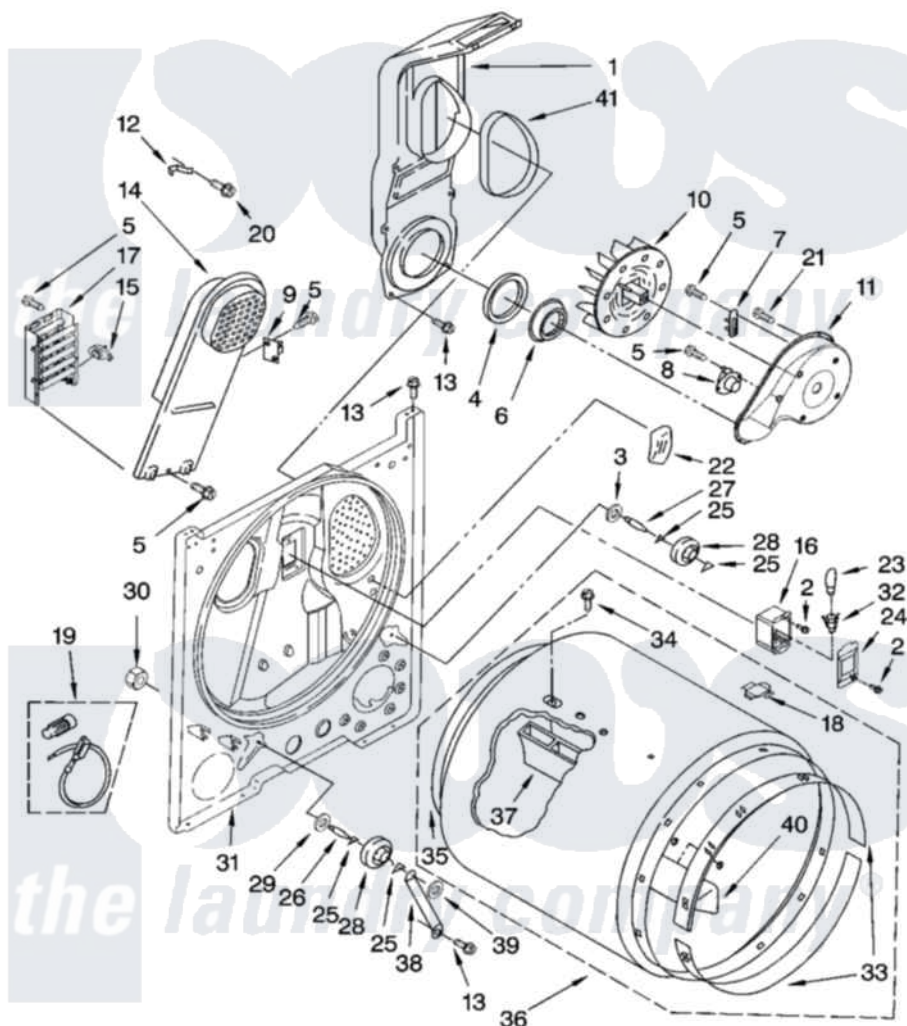

Maytag MED5830TW1 03 - BULKHEAD PARTS, OPTIONAL PARTS (NOT INCLUDED)

BULKHEAD PARTS

For Model: MED5830TW1
(White)

W10167224

5

Maytag [Residential Maytag MED5830TW1 Dryer Parts](#) Parts Diagram 03 - BULKHEAD PARTS, OPTIONAL PARTS (NOT INCLUDED)

[Click on the part number to view part](#)

Item	Original Part Number	Replaced By	Status	Part Description
1	348368			Lint Chute Assembly
2	487909	488729		Screw
3	3388703			Washer, Support
4	347139			Seal, Lint Chute
5	90767			Screw, 8A X 3/8 HeX Washer Head Tapping
6	696302			Shield, Exhaust
7	3392519			Thermal Limiter
8	8318268			Thermostat, Internal-Bias
9	3977393	279816		Cutoff-Tml
10	694089			Wheel, Blower
11	8577230			Housing, Blower
12	3398161			CLIP
13	343641	681414		Screw, 10AB X 1/2
14	8541818			Box, Heater

15	3977767		Thermostat, High Limit 250 F
16	3977373		Bracket, Drum Light
17	3403585	279838	Element
18	8066086		Plug, Drum Hole
19	279457		Wire Kit, Terminal
20	489463		Screw, 8-18 X 1/16
21	3390647	488729	Screw
22	3976479	279366	Electrode
23	3406126		Bulb
24	3402841	8532165	Lens, Drum Light
25	690997		Washer, Thrust
26	3399506	W10359270	Shaft, Drum Roller Threads
27	3399507	W10359269	Shaft, Drum Roller Threads
28	3397590	349241T	Support
29	348197		Washer, Support
30	3359452		Nut, Lock
31	3403414		Bulkhead
32	W10136369		Socket, Drum Light Assembly
33	692526	279441	BeaRng-Rng
34	W10109200		Screw, Baffle Mounting
35	3406130	279857	Seal
36	695587		Drum Assembly
37	692490		Baffle, Drum
38	3976434		Bracket, Support Shaft
39	90296		Nut, Push On
40	3403636		Baffle, Drum
41	339956		Seal, Air Duct To Bulkhead
NI			Not Available
"	279948	4392065	Kit, Dryer Repair
"	3406839		Dry Rack Assembly
"	8522199		Accessory Parts
"	72017		Paint, Touch-Up
"	350930		Paint, Pressurized Spray B
"	350938		Paint, Pressurized Spray B
"	799344		Paint, Touch-Up)