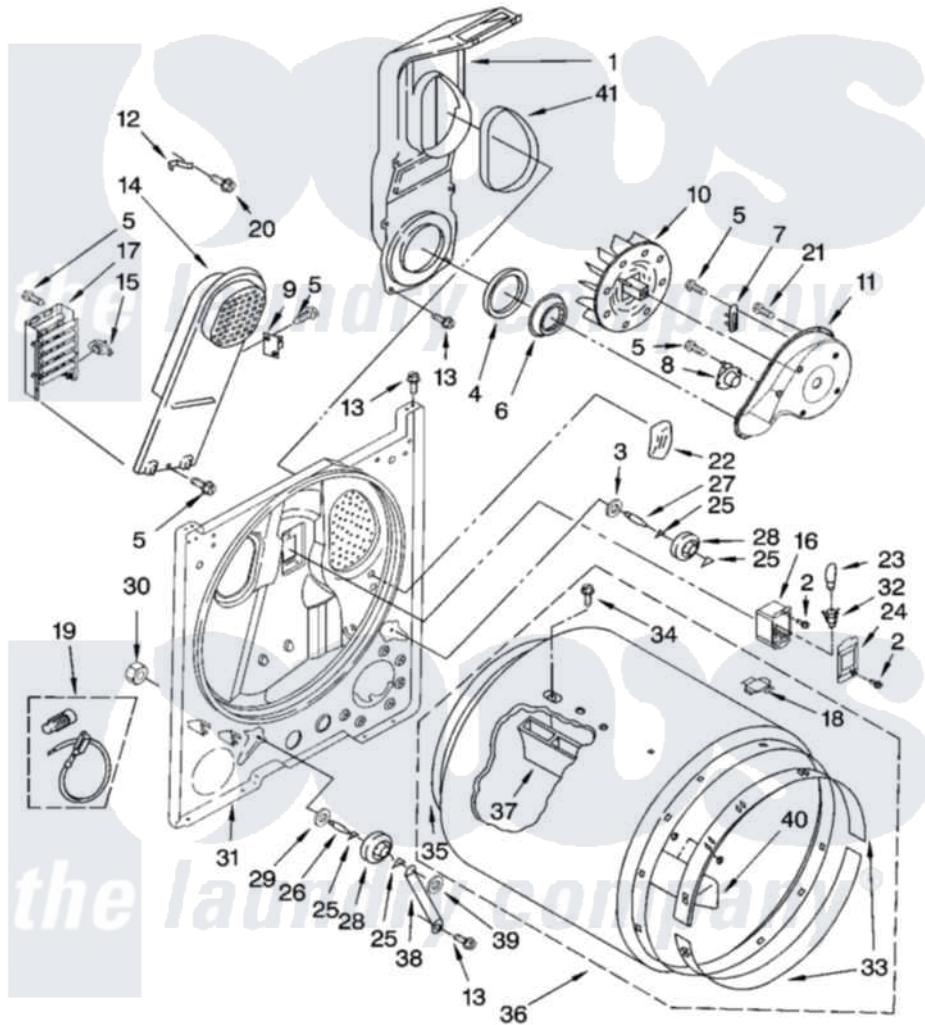

**Maytag MED5870TW1 03 - BULKHEAD PARTS, OPTIONAL PARTS (NOT INCLUDED)**

**BULKHEAD PARTS**

For Model: MED5870TW1  
(White)

W10167265

5

Maytag [Residential Maytag MED5870TW1 Dryer Parts](#) Parts Diagram 03 - BULKHEAD PARTS, OPTIONAL PARTS (NOT INCLUDED)

[Click on the part number to view part](#)

Item	Original Part Number	Replaced By	Status	Part Description
1	<a href="#">348368</a>			Lint Chute Assembly
2	487909	<a href="#">488729</a>		Screw
3	<a href="#">3388703</a>			Washer, Support
4	<a href="#">347139</a>			Seal, Lint Chute
5	<a href="#">90767</a>			Screw, 8A X 3/8 HeX Washer Head Tapping
6	<a href="#">696302</a>			Shield, Exhaust
7	<a href="#">3392519</a>			Thermal Limiter
8	<a href="#">8318268</a>			Thermostat, Internal-Bias
9	3977393	<a href="#">279816</a>		Cutoff-Tml
10	<a href="#">694089</a>			Wheel, Blower
11	<a href="#">8577230</a>			Housing, Blower
12	3398161			CLIP
13	343641	<a href="#">681414</a>		Screw, 10AB X 1/2
14	<a href="#">8541818</a>			Box, Heater