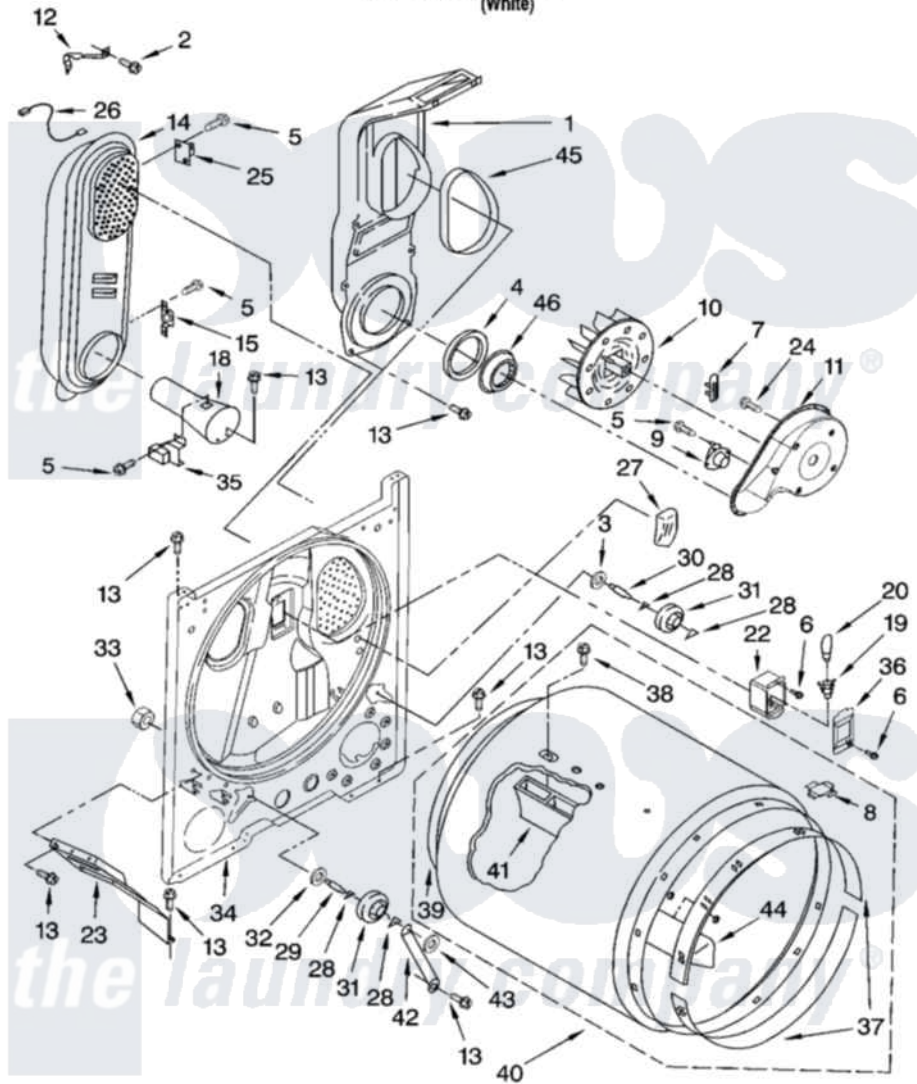

Maytag MGD5821TW0 03 - BULKHEAD PARTS

BULKHEAD PARTS

For Model: MGD5821TW0
(White)

W10118489

FOR ORDERING INFORMATION REFER TO PARTS PRICE LIST

5

Maytag [Residential Maytag MGD5821TW0 Dryer Parts](#) Parts Diagram 03 - BULKHEAD PARTS
Click on the part number to view part

Item	Original Part Number	Replaced By	Status	Part Description
1	348368			Lint Chute Assembly
2	489463			Screw, 8-18 X 1/16
3	3388703			Washer, Support
4	347139			Seal, Lint Chute
5	90767			Screw, 8A X 3/8 HeX Washer Head Tapping
6	487909	488729		Screw
7	3392519			Thermal Limiter
8	8066086			Plug, Drum Hole
9	8318268			Thermostat, Internal-Bias
10	694089			Wheel, Blower
11	8577230			Housing, Blower
12	3398161			CLIP
13	343641	681414		Screw, 10AB X 1/2
14	8530285	279980		Box
15	3403140			Thermostat, High-Limit 205F
18	8066049			Funnel, Burner Light

19	W10136369		Socket, Drum Light Assembly
20	3406126		Bulb
22	3977373		Bracket, Drum Light
23	3406022		Bracket, Bulkhead
24	3390647	488729	Screw
25	280010		Kit, Thermal Cut-Off
26	3401707		Jumper, Tco-High Limit
27	3976479	279366	Electrode
28	690997		Washer, Thrust
29	3399506	W10359270	Shaft, Drum Roller Threads
30	3399507	W10359269	Shaft, Drum Roller Threads
31	3397590	349241T	Support
32	348197		Washer, Support
33	3359452		Nut, Lock
34	3403414		Bulkhead
35	338906		Radiant, Sensor
36	3402841	8532165	Lens, Drum Light
37	692526	279441	BeaRng-Rng
38	W10109200		Screw, Baffle Mounting
39	3406130	279857	Seal
40	695587		Drum Assembly
41	692490		Baffle, Drum
42	3976434		Bracket, Support Shaft
43	90296		Nut, Push On
44	3403636		Baffle, Drum
45	339956		Seal, Air Duct To Bulkhead
46	696302		Shield, Exhaust