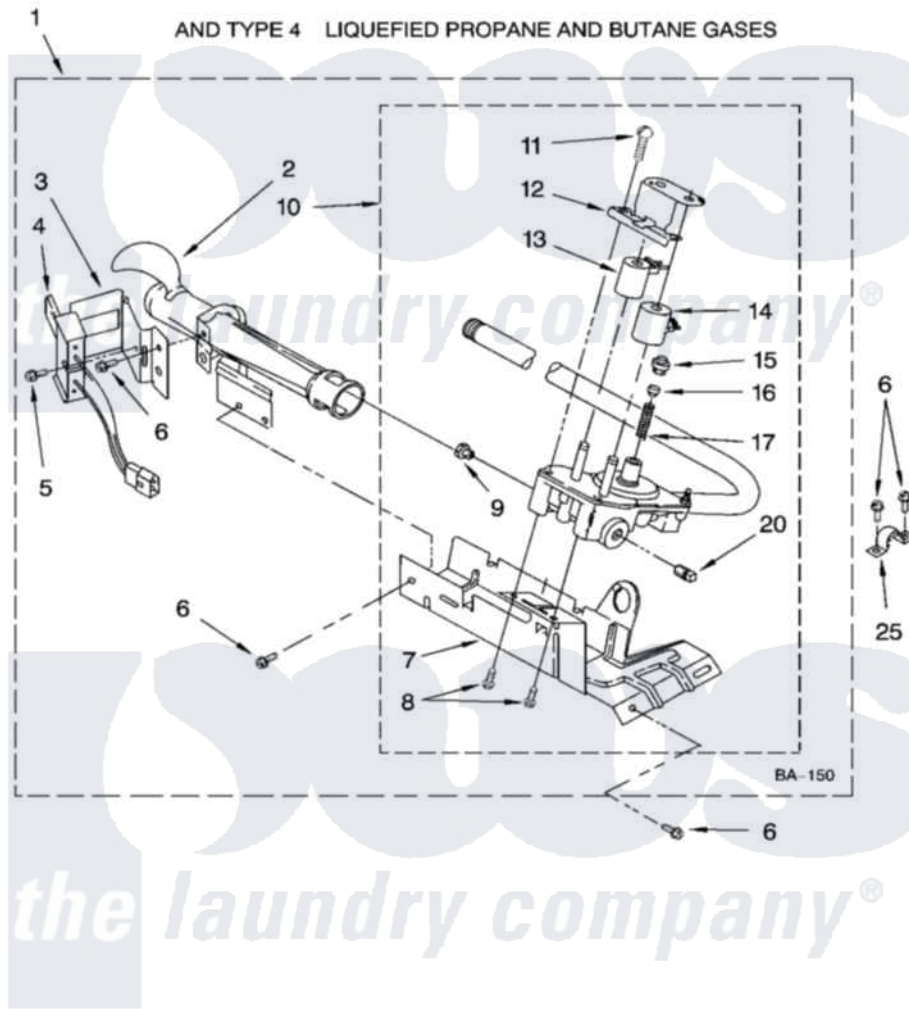

**Maytag MGD5840TW0 04 - 8318272 BURNER ASSEMBLY, OPTIONAL PARTS (NOT INCLUDED)**

**8318272 BURNER ASSEMBLY**

For Model: MGD5840TW0  
(White)

W10118488

7

Maytag Residential Maytag MGD5840TW0 Dryer Parts Parts Diagram 04 - 8318272 BURNER ASSEMBLY, OPTIONAL PARTS (NOT INCLUDED)

Click on the part number to view part

Item	Original Part Number	Replaced By	Status	Part Description
1	8318272	<a href="#">W10465748</a>		Burner-Gas
2	688617	<a href="#">693140</a>		Burner
3	<a href="#">694298</a>			Bracket, Ignitor
4	686590	<a href="#">279311</a>		Ignitor
5	<a href="#">3393909</a>			Screw, 8-32 X 7/8
6	343641	<a href="#">681414</a>		Screw, 10AB X 1/2
7	693986			Base, Burner
8	<a href="#">3387057</a>			Screw, 10-16 X 1/2 Orifice, Burner
9	<a href="#">234826</a>			Orifice, Burner Type 1
"	<a href="#">229742</a>			Orifice, Burner
"	<a href="#">234868</a>			Orifice, Burner
10	8318277	<a href="#">W10337269</a>		Valve-Gas
11	<a href="#">694421</a>			Screw, Bracket Mounting
12	<a href="#">694538</a>			Bracket, Shunt