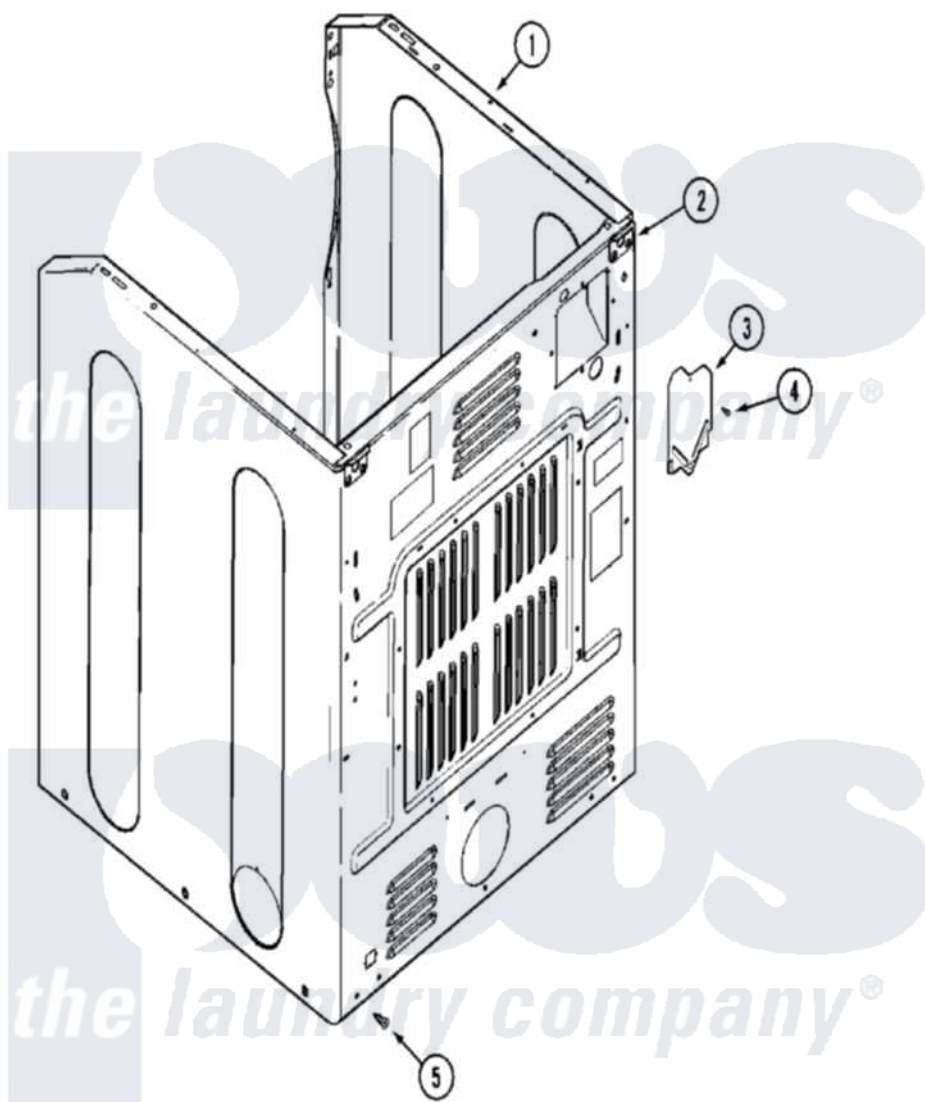

Maytag MHE15MNAZW 03 - CABINET-REAR

Maytag Residential Maytag MHE15MNAZW Dryer Parts Parts Diagram 03 - CABINET-REAR
 Click on the part number to view part

Item	Original Part Number	Replaced By	Status	Part Description
001	33002626			Cabinet, Assembly
"	NLA		Not Available	CABINET (WHT-LWR)
"	NLA		Not Available	PLUG, HOLE
002	22001995			Screw Note: Screw, Tumbler Front And Shroud
"	22003367	22004095		Hinge, Plastic
"	NLA		Not Available	BRACKET, CABINET HINGE
003	33001795			Cover, Terminal Block
004	22001995			Screw Note: Screw, Tumbler Front And Shroud
005	22001995			Screw Note: Screw, Tumbler Front And Shroud