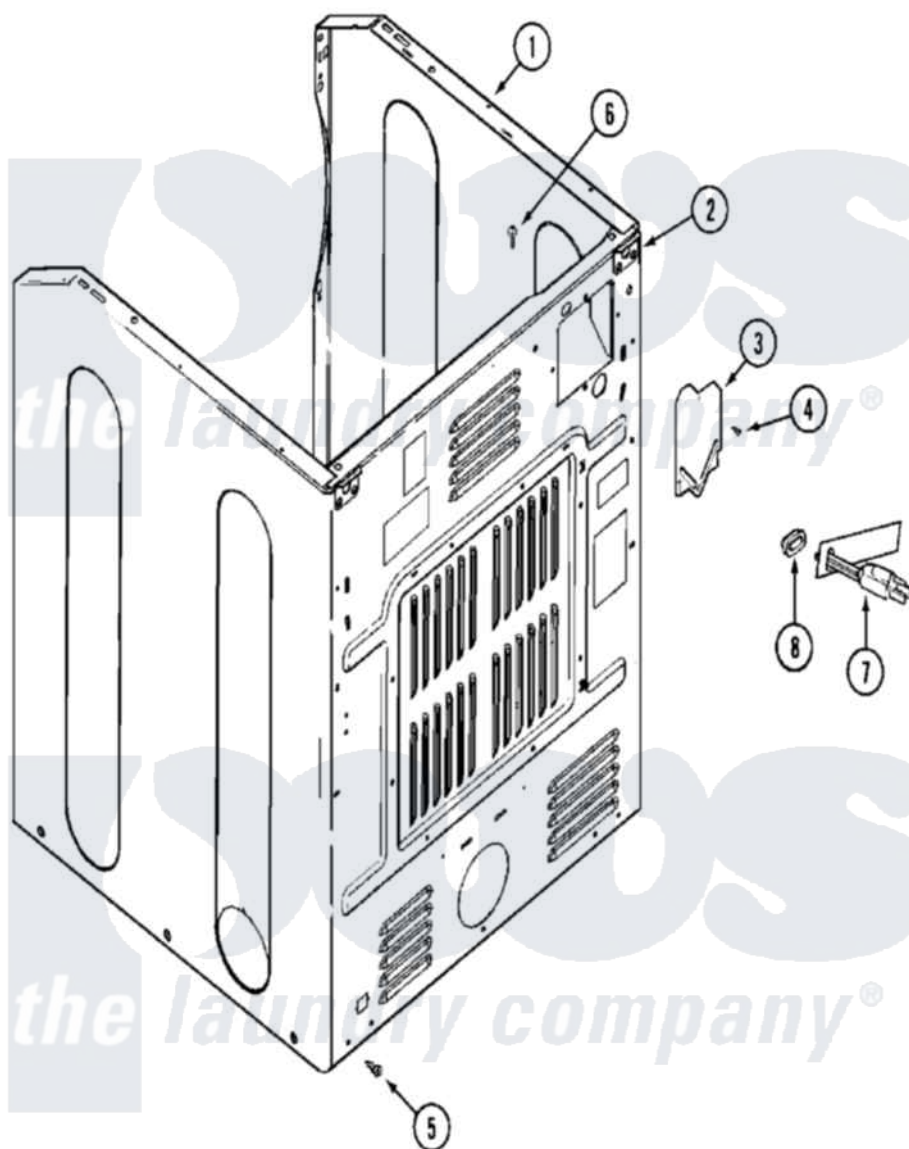

Maytag MHE15PDAGW 03 - CABINET-REAR

Maytag Residential Maytag MHE15PDAGW Dryer Parts Parts Diagram 03 - CABINET-REAR
 Click on the part number to view part

Item	Original Part Number	Replaced By	Status	Part Description
001	NLA		Not Available	CABINET (WHT-LWR)
002	NLA		Not Available	BRACKET, CABINET HINGE
003	33001795			Cover, Terminal Block
004	22001995			Screw Note: Screw, Tumbler Front And Shroud
005	22001995			Screw Note: Screw, Tumbler Front And Shroud
006	210186	3370225		Screw
007	33001819		Not Available	CORD, POWER (AS WRAPPED)
008	216183			Grommet, Cord Export