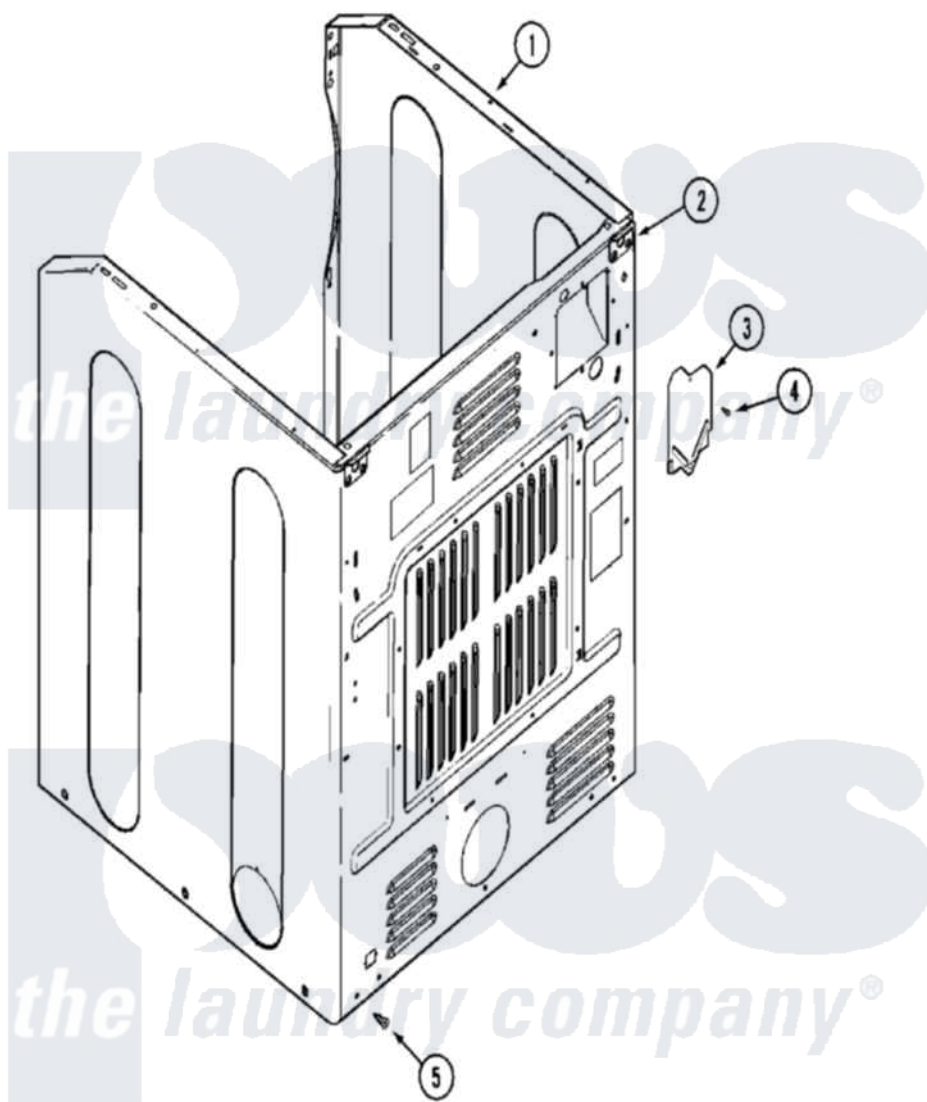

Maytag MHE15PDAYW 03 - CABINET-REAR

Maytag Residential Maytag MHE15PDAYW Dryer Parts Parts Diagram 03 - CABINET-REAR
 Click on the part number to view part

Item	Original Part Number	Replaced By	Status	Part Description
001	33002626			Cabinet, Assembly
"	NLA		Not Available	CABINET (WHT-LWR)
002	22001995			Screw Note: Screw, Tumbler Front And Shroud
"	22003367	22004095		Hinge, Plastic
"	NLA		Not Available	BRACKET, CABINET HINGE
003	33001795			Cover, Terminal Block
004	22001995			Screw Note: Screw, Tumbler Front And Shroud
005	22001995			Screw Note: Screw, Tumbler Front And Shroud