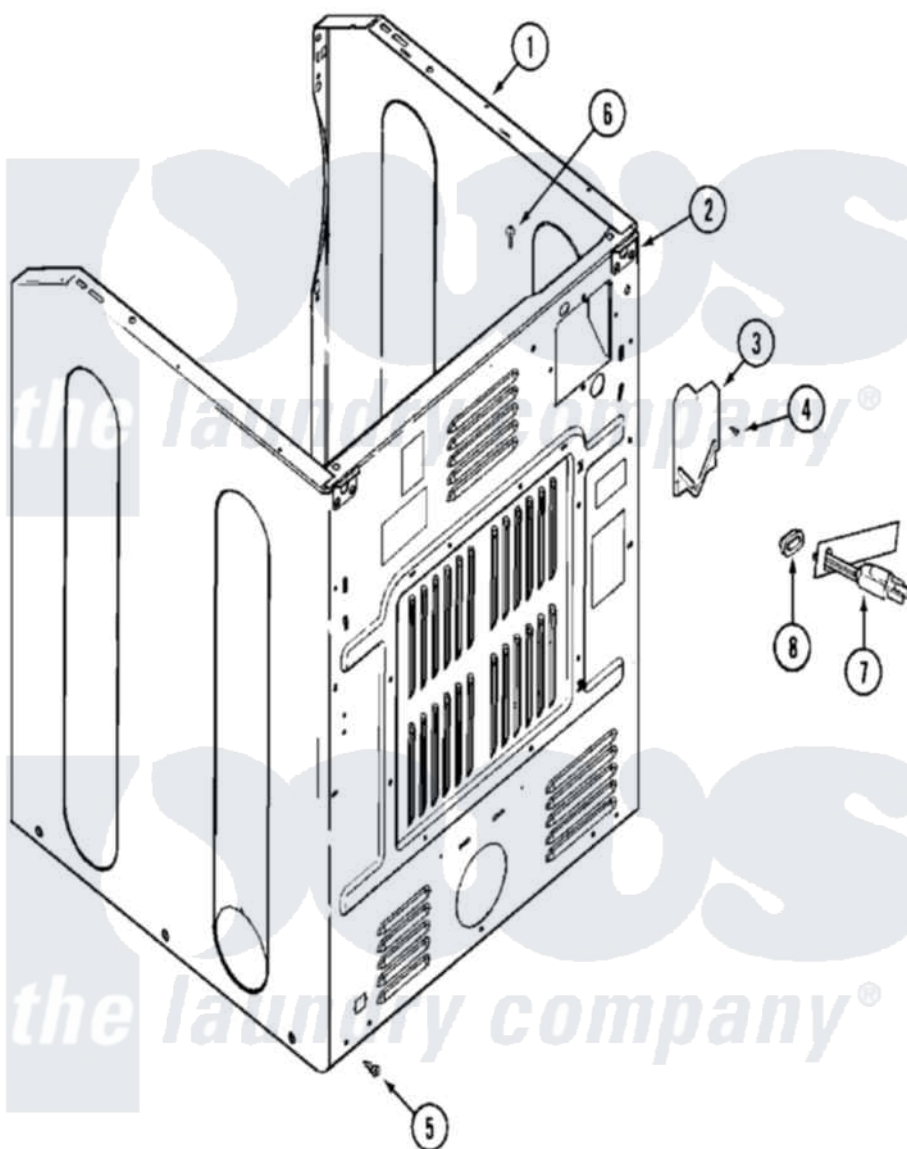

Maytag MHG15PDAGW 03 - CABINET-REAR

Maytag Residential Maytag MHG15PDAGW Dryer Parts Parts Diagram 03 - CABINET-REAR
 Click on the part number to view part

Item	Original Part Number	Replaced By	Status	Part Description
001	NLA		Not Available	CABINET (WHT-LWR)
002	NLA		Not Available	BRACKET, CABINET HINGE
003	33001795			Cover, Terminal Block
004	22001995			Screw Note: Screw, Tumbler Front And Shroud
005	22001995			Screw Note: Screw, Tumbler Front And Shroud
006	210186	3370225		Screw
007	33001819		Not Available	CORD, POWER (AS WRAPPED)
008	216183			Grommet, Cord Export