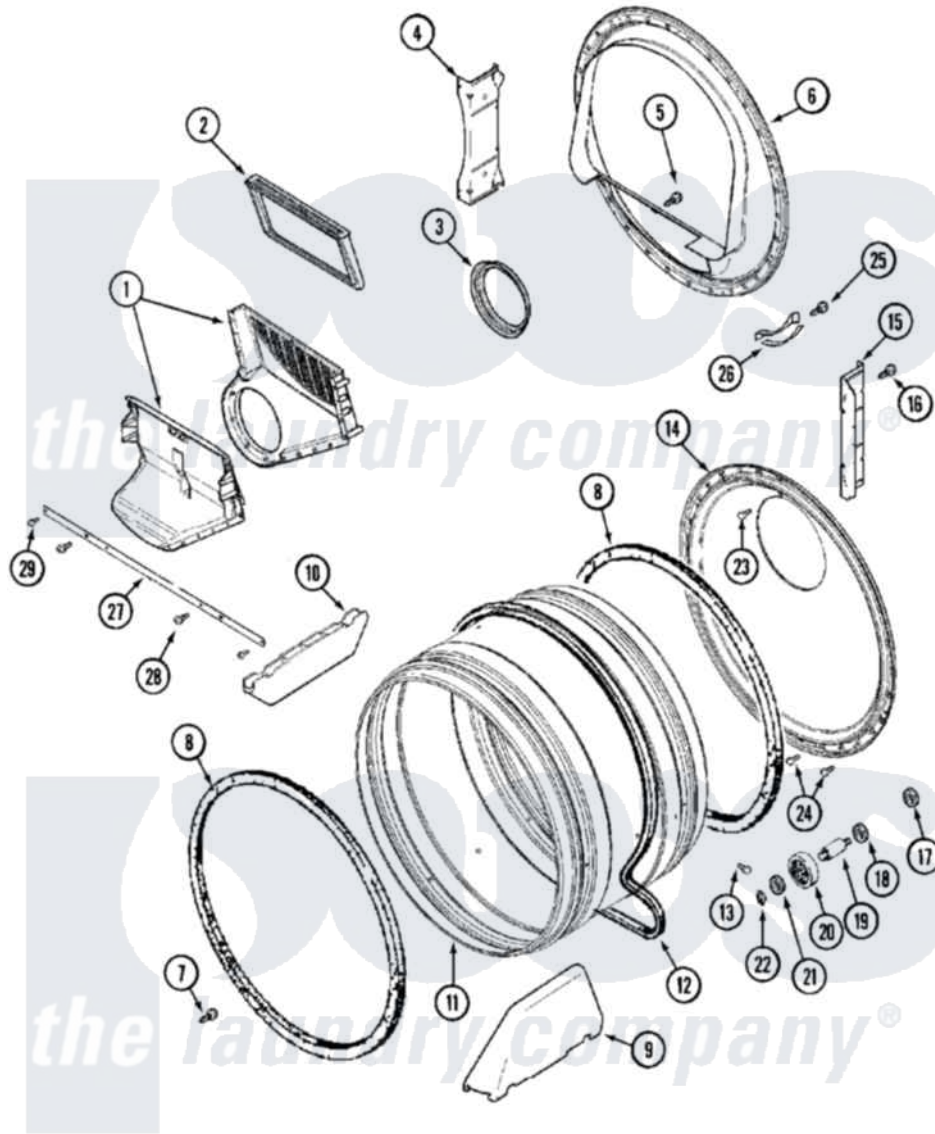

Maytag MHG15PDAXW 04 - TUMBLER

Maytag [Residential Maytag MHG15PDAXW Dryer Parts](#) Parts Diagram 04 - TUMBLER
 Click on the part number to view part

Item	Original Part Number	Replaced By	Status	Part Description
001	33001799			Outlet Duct Assembly Note: Outlet Duct Assembly
002	33001804	33002790		Lint Filter
003	33001758	33002560		Seal, Blower
004	NLA		Not Available	SUPPORT, TUMBLER FRONT
005	NLA		Not Available	SCREW, OUTLET DUCT
006	33001802			Front, Tumbler
007	33001855	33002917		Screw, No.10-16
008	33001807			Seal, Tumbler
009	33002032			Baffle
010	33001755			Baffle
011	33001794	33001889		Tumbler
012	33001777	33002535		V-Belt
013	33001788	33002973		Screw, No.9-15 X 1.00 Hx WS
014	33001801			Back, Tumbler
015	NLA		Not Available	SUPPORT, BACK

016	22001995		Screw Note: Screw, Tumbler Front And Shroud
017	33001443		Nut, Hex
018	Y313347	312535	Washer, Vault Mounting Brk.
019	Y312948	6-3129480	Shaft- Tumbler
020	Y303373	12001541	Drum Roller/Washer Assembly--W
021	312535		Washer, Vault Mounting Brk.
022	410233	9703438	Ring-Retrn
023	210932		Screw, No.8 X 9/16 Ctsk Note: Screw, Inlet Duct
024	22001996	3370225	Screw
025	210720		Rivet, Bearing To Tumbler Frnt
026	306508		Tumbler Bearing Kit ---W
027	33002039		Brace, Tumbler Front
028	33001768		Screw, Shroud Note: Screw, Shroud And Outlet Duct
029	22001995		Screw Note: Screw, Tumbler Front And Shroud