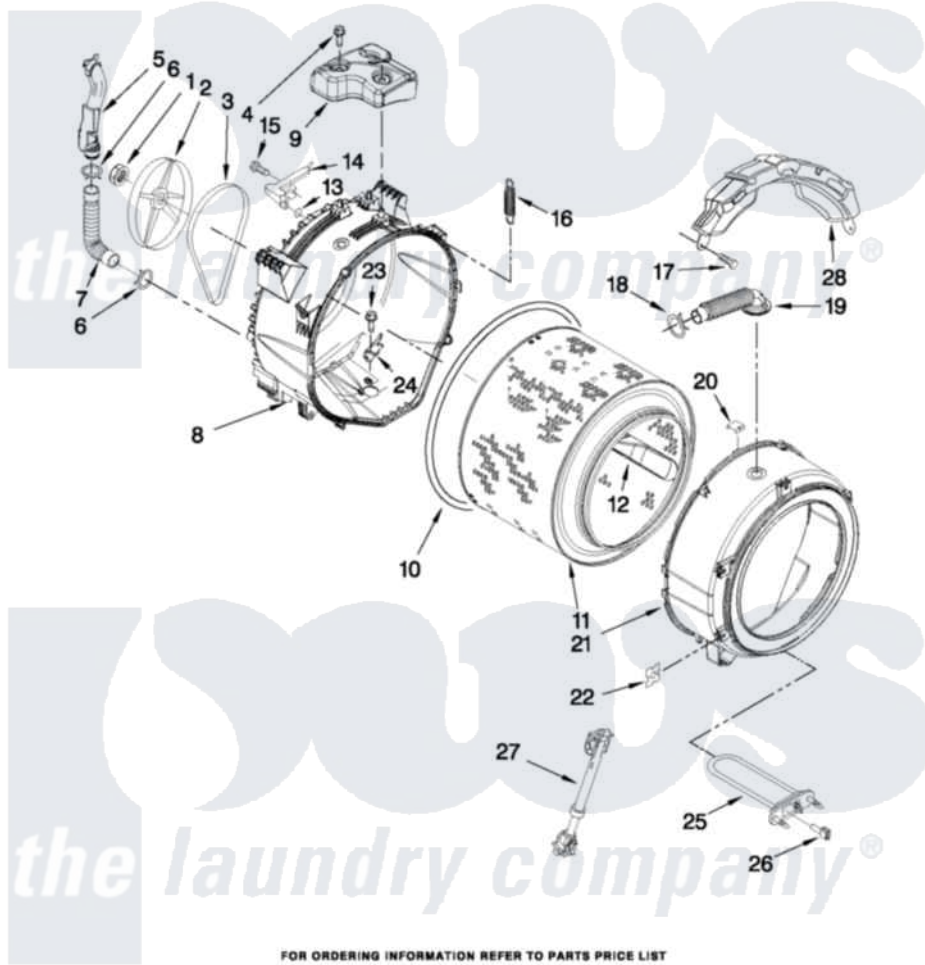

Maytag MHWE400WW00 05 - TUB AND BASKET PARTS

TUB AND BASKET PARTS

For Models: MHWE400WW00 (White) MHWE400WR00 (Red) MHWE400WJ00 (Oxide)

W10282009

FOR ORDERING INFORMATION REFER TO PARTS PRICE LIST

7

Maytag [Residential Maytag MHWE400WW00 Washer Parts](#) Parts Diagram 05 - TUB AND BASKET PARTS
 Click on the part number to view part

Item	Original Part Number	Replaced By	Status	Part Description
1	W10283361			Nut, Pulley
2	8182650			Pulley
3	W10248068	W10388418		Belt
4	W10283359			Screw, Rear Counterweight
5	W10253670			Pipe, Ventilation
6	W10208156			Clamp
7	8181743			Hose, Exhaust
8	W10283358	W10290562		Tub-Outer
9	W10283355			Counterweight, Rear
10	8181673			Gasket, Tub
11	W10283352			Basket, Complete
12	W10283356			Baffle, Tub
13	W10250553			O-Ring, Air Trap
14	8181731			Airtrap
15	8181785			Screw
16	8182814			Spring, Suspension

17	8181647	W10182109	Screw-Kit
18	8181742	3367052	Clamp, Hose
19	8183187	8540015	Hose, Exhaust
20	8181667	8540092	Clamp, Tub
21	8182312	285981	Tub-Outer
22	8182512		Nut, Push-In
23	8182214		Screw
24	W10250572		Baffle, Tub
25	8182666		Element, Heating
26	8181705		Ntc
27	8182812		Shock Absorber
28	8181645	W10008880	Counterweight, Front