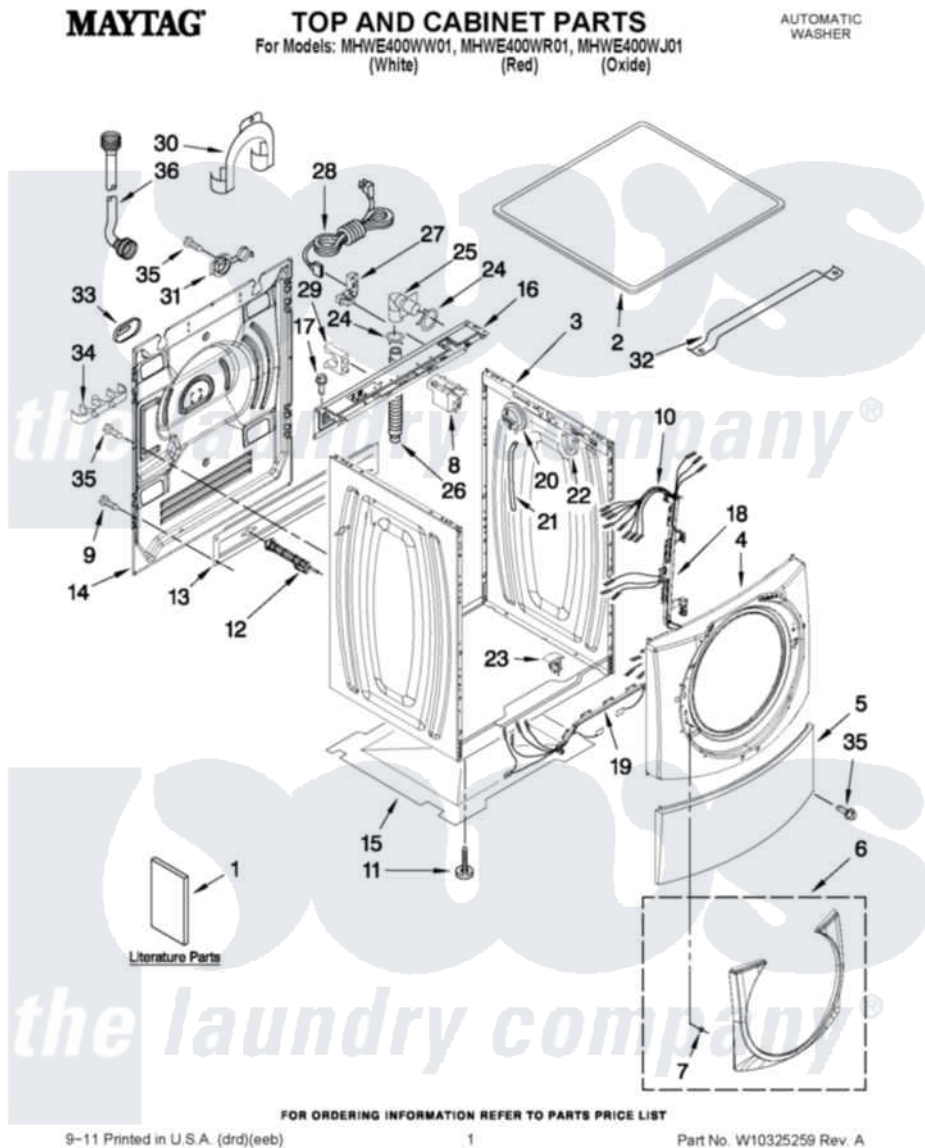

Maytag MHWE400WW01 01 - TOP AND CABINET PARTS

Maytag [Residential Maytag MHWE400WW01 Washer Parts](#) Parts Diagram 01 - TOP AND CABINET PARTS
 Click on the part number to view part

Item	Original Part Number	Replaced By	Status	Part Description
1	W10286177		Not Available	USE & CARE GUIDE
"	W10250503		Not Available	Tech Sheet
"	8183017		Not Available	Quick Start Guide
"	W10289390		Not Available	ENERGY GUIDE
2	8181799	8181641		Top
"	W10289411			Top
"	W10289394			Top
3	W10250656			Cabinet
"	W10418965			Cabinet
"	W10419266			Cabinet
4	W10248114			Panel, Front
"	W10289409			Panel, Front
"	W10289392			Panel, Front
5	8181643			Toe Panel
"	W10289410			Toe Panel
"	W10289395			Toe Panel

6	W10248115		Ring, Trim
"	W10289413		Ring, Trim
"	W10289399		Ring, Trim 9oxide)
7	8183210		Clip, Trim
8	W10326464		Filter, Interference
9	W10157885		Screw, 4.2 X 14
10	W10283494		Harness, Wiring
11	8181636		Foot, Leveling
12	W10283353	W10289554A	Bolt
"	W10283354	W10289554A	Bolt
13	8182661	W10003040	Brace, Transport
14	W10242507		Panel, Rear
15	8181635		Pan, Bottom
16	W10289389		Brace, Rear
17	8181756	488729	Screw
18	W10121609		Channel, Harness
19	W10121610		Channel, Harness
20	W10271610		Switch, Pressure
21	8181739	W10004260	Hose, Pressure Switch
22	8181763		Bracket, Spring
23	W10189678	W10085220	Microswitch
24	8181752	3367052	Clamp, Hose
25	8181738		Connector, Hose Outlet
26	8181737		Hose, Drain
27	8181690	8182635	Strain Relief
28	8183009		Cord, Power
29	8182702		Clip, Outer Hose Holder
30	8181768	W10280024	U-Bend, Drain Hose
31	8182699		Grommet, Cord Support
32	8181632		Brace, Top
33	8182700	8540268	Cover, Transport
34	8182701		Clip, Outer Hose Holder
35	8181828	488729	Screw
36	8182795	89503	Hose-Inlet
"	8182792	89503	Hose-Inlet