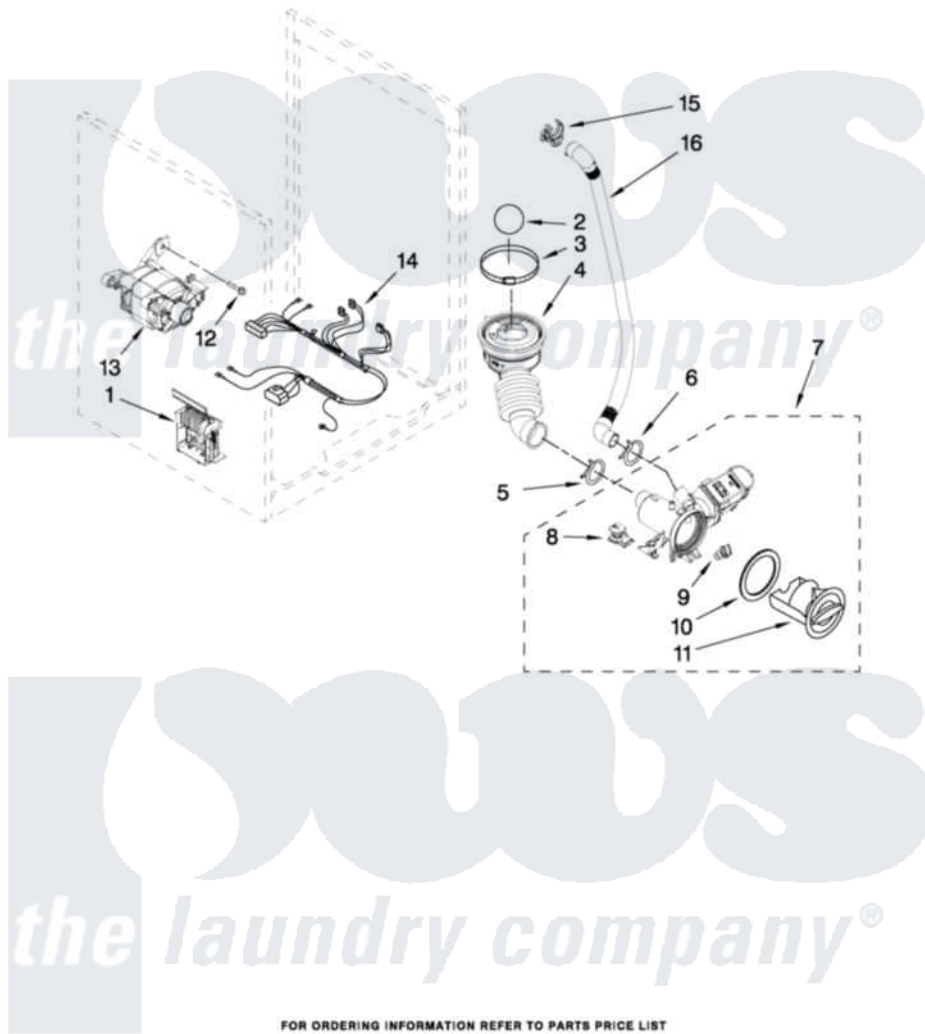

# Maytag MHWE450WJ00 06 - PUMP AND MOTOR PARTS

## PUMP AND MOTOR PARTS

For Models: MHWE450WW00, MHWE450WR00, MHWE450WJ00  
(White) (Red) (Oxide)

W10282010

9

FOR ORDERING INFORMATION REFER TO PARTS PRICE LIST

Maytag [Residential Maytag MHWE450WJ00 Washer Parts](#) Parts Diagram 06 - PUMP AND MOTOR PARTS  
Click on the part number to view part

Item	Original Part Number	Replaced By	Status	Part Description
1	<a href="#">8183196</a>			Motor Control Unit
2	<a href="#">W10121657</a>			Ball
3	8181734	<a href="#">696392</a>		Hose Clamp
4	<a href="#">8181732</a>			Hose, Tub To Pump
5	8181753	<a href="#">285655</a>		Clamp, Hose
6	8181752	<a href="#">3367052</a>		Clamp, Hose
7	8182821	<a href="#">280187</a>		Pump-Water
8	<a href="#">8182820</a>			Grommet, Damper
9	<a href="#">8182816</a>			Grommet, Damper
10	<a href="#">8181736</a>			Seal, Filter Cap
11	<a href="#">8183027</a>			Cap, Filter
12	<a href="#">W10128585</a>			Bolt, Motor
13	<a href="#">8182793</a>			Motor, Drive
14	<a href="#">W10189680</a>			Harness, Motor
15	<a href="#">8182209</a>			Retainer, Drain Hose
16	8181740	<a href="#">W10003250</a>		Hose, Drain-Inner