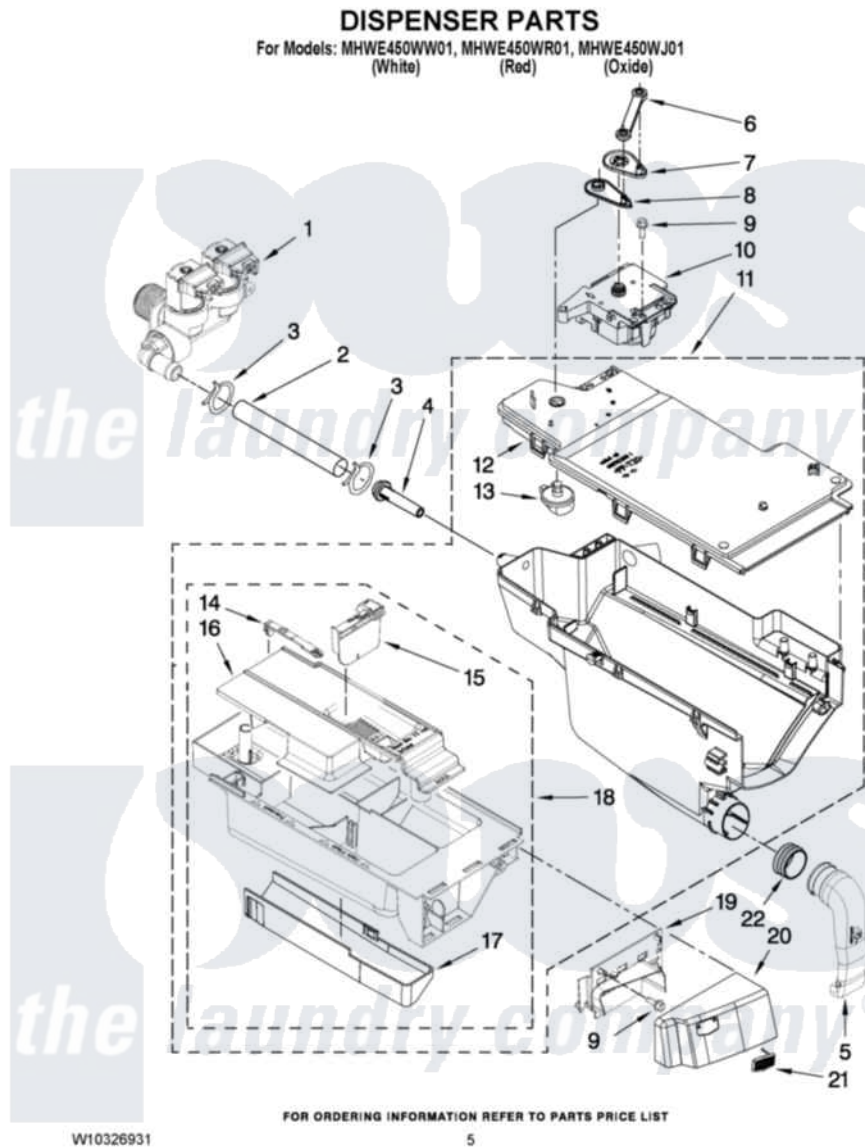

Maytag MHWE450WR01 04 - DISPENSER PARTS

Maytag [Residential Maytag MHWE450WR01 Washer Parts](#) Parts Diagram 04 - DISPENSER PARTS
Click on the part number to view part

Item	Original Part Number	Replaced By	Status	Part Description
1	W10289387			Valve, Water Inlet
2	W10291582			Hose, Inlet Valve To Dispenser
3	8181751	489503		Clamp
4	8183181			Nozzle, Inlet
5	8181718			Tube, Dispenser To Bellow
6	8183183			Lever, Water Distribution
7	8183184			Cam, Actuator
8	W10161052			Lever, Water Distribution
9	8181661			Screw, Actuator
10	W10283468	W10352973		Actuator
11	W10157886			Dispenser, Complete
12	W10164400			Plate, Distribution
13	8181712			Nozzle, Distribution
14	8181721			Hook, Drawer
15	W10121596			Separator, With Selection Slider

16	W10121598		Syphon, Bleach/Softener
17	8183179		Cover, Detergent Drawer
18	8183173		Drawer, Detergent
19	W10248111		Bracket, Handle Fixation
"	W10289412		Bracket, Handle Fixation
"	W10289408		Bracket, Handle Fixation
20	W10283504	W10283508	Handle
"	W10283505	W10283509	Handle
"	W10283506	W10283510	Handle
21	W10248108	W10177245	Medallion
22	8181747		Seal