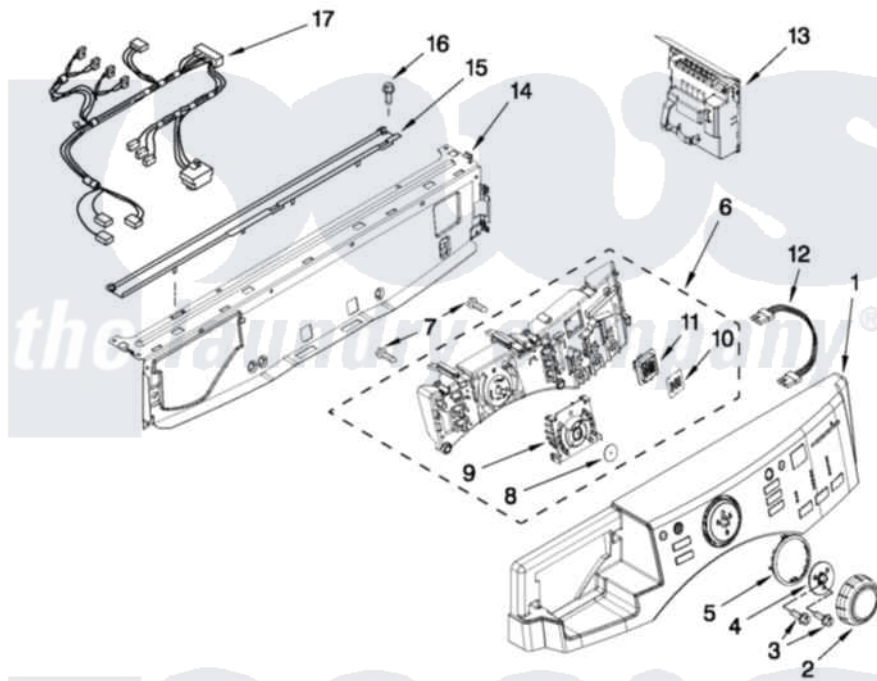

Maytag MHWE450WW02 03 - CONTROL PANEL PARTS

CONTROL PANEL PARTS

For Models: MHWE450WW02, MHWE450WR02, MHWE450WJ02
(White) (Red) (Oxide)

FOR ORDERING INFORMATION REFER TO PARTS PRICE LIST

4

W10411875

Maytag Residential Maytag MHWE450WW02 Washer Parts Parts Diagram 03 - CONTROL PANEL PARTS
Click on the part number to view part

Item	Original Part Number	Replaced By	Status	Part Description
1	W10283496			Panel-Control
"	W10283497			Panel-Control
"	W10283499			Panel-Control
2	W10248116	W10164576		Knob, Assembly
3	8181758	8182214		Screw
4	W10248117	W10172298		Bushing, Knob
5	W10248122			Light Guide, Cycle
6	W10391432			User Interface
7	8181661			Screw, Actuator
8	W10248120	8572039		Seal, User Interface
9	W10248121			Light Guide- Cycle, Internal
10	W10248118			Foil-Display
11	W10248119			Light Guide- Display
12	W10283465			Harness, Wiring
13	W10391042			Microcomputer, Machine Control
14	8183203	W10059240		Brace, Front Top

15 [8183204](#)

Channel, Water

16 8181756

[488729](#)

Screw

17 [W10283495](#)

Harness, Wiring