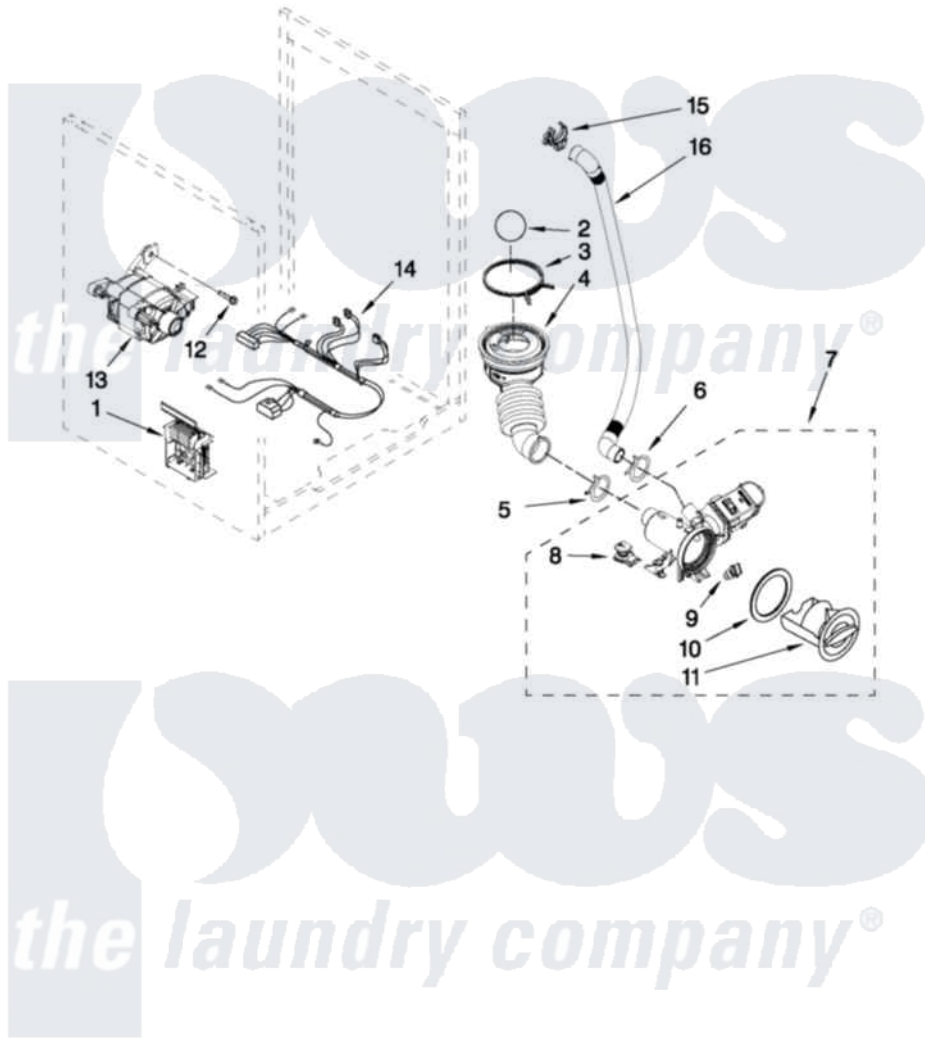

Maytag MHWE450WW02 06 - PUMP AND MOTOR PARTS

PUMP AND MOTOR PARTS

For Models: MHWE450WW02, MHWE450WR02, MHWE450WJ02
(White) (Red) (Oxide)

W10411875

FOR ORDERING INFORMATION REFER TO PARTS PRICE LIST

9

Maytag [Residential Maytag MHWE450WW02 Washer Parts](#) Parts Diagram 06 - PUMP AND MOTOR PARTS
Click on the part number to view part

Item	Original Part Number	Replaced By	Status	Part Description
1	8183196			Motor Control Unit
2	W10121657			Ball
3	8181734	696392		Hose Clamp
4	8181732			Hose, Tub To Pump
5	8181753	285655		Clamp, Hose
6	8181752	3367052		Clamp, Hose
7	8182821	280187		Pump-Water
8	W10338326			Grommet, Damper
9	8182816			Grommet, Damper
10	8181736			Seal, Filter Cap
11	8183027			Cap, Filter
12	W10128585			Bolt, Motor
13	8182793			Motor, Drive
14	W10189680			Harness, Motor
15	8182209			Retainer, Drain Hose
16	8181740	W10003250		Hose, Drain-Inner