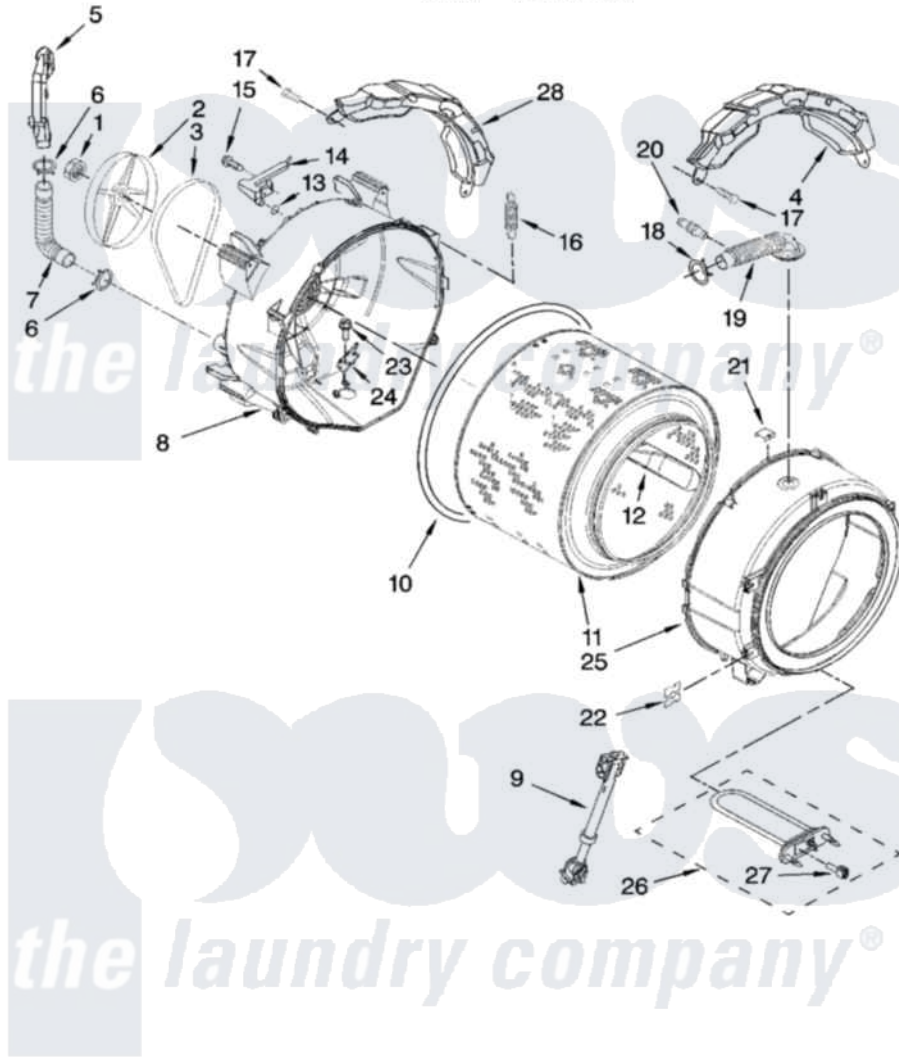

Maytag MHWE500VP00 05 - TUB AND BASKET PARTS

TUB AND BASKET PARTS

For Models: MHWE500VW00, MHWE500VP00
(White) (Green Metallic)

W10208576

7

Maytag [Residential Maytag MHWE500VP00 Washer Parts](#) Parts Diagram 05 - TUB AND BASKET PARTS
Click on the part number to view part

Item	Original Part Number	Replaced By	Status	Part Description
1	8533999	W10283361		Nut, Pulley
2	W10003730	8182650		Pulley
3	W10116215	W10388418		Belt
4	W10008880			Counterweight, Front
5	W10003500			Pipe, Ventilation
6	8540010	W10208156		Clamp
7	W10004330	8181743		Hose, Exhaust
8	W10165398	W10213923		Tub-Outer
9	W10015830			Shock Absorber
10	W10036350			Gasket, Tub
11	W10040480			Basket, Complete
12	W10002770	W10200794		Baffle, Tub
13	W10004270	W10250553		O-Ring, Air Trap
14	W10003600	8181731		Airtrap
15	8540513	8182214		Screw
16	W10127411	8182814		Spring, Suspension

17	W10094780	W10182109	Screw-Kit
18	3363365		Clamp, Hose
19	W10156130		Hose, Inlet Valve To Steamer Siphon
20	W10156249		Connector, Overflow Hose
21	8540092		Clamp, Tub
22	8540072	8182512	Nut, Push-In
23	8540880	8182214	Screw
24	W10015240	W10250558	Bracket, Heater Support
25	W10004180	280238	Tub-Outer
26	W10155115	8182666	Element, Heating
27	8540226	8181705	Ntc
28	W10008870		Counterweight, Rear