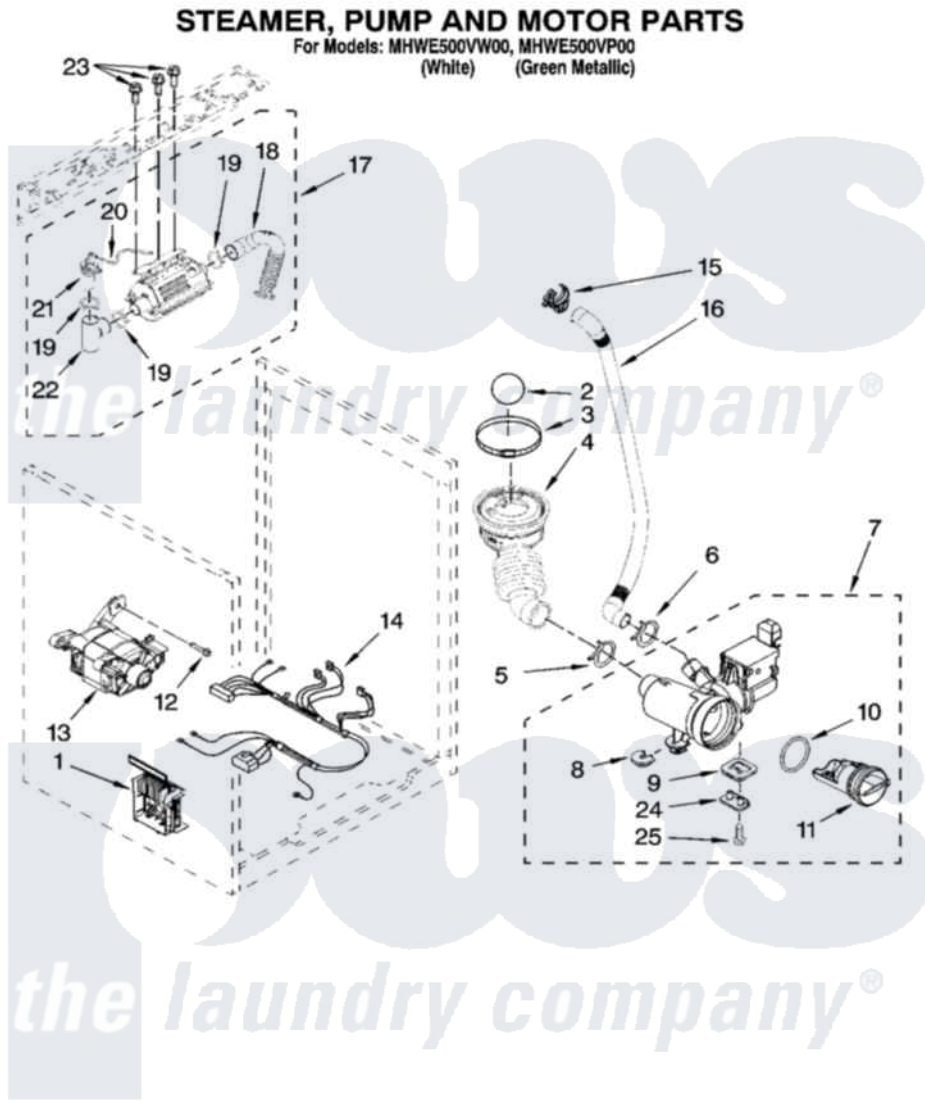

Maytag MHWE500VP00 06 - STEAMER, PUMP AND MOTOR PARTS, OPTIONAL PARTS (NOT INCLUDED)

W10208576

9

Maytag [Residential Maytag MHWE500VP00 Washer Parts](#) Parts Diagram 06 - STEAMER, PUMP AND MOTOR PARTS, OPTIONAL PARTS (NOT INCLUDED)
Click on the part number to view part

Item	Original Part Number	Replaced By	Status	Part Description
1	W10015480	W10384846		Motor Control Unit
2	W10003330	W10121657		Ball
3	8540008			Clamp
4	W10003240	8181732		Hose, Tub To Pump
5	370448	616099		Clamp
6	356138			Clamp, Hose
7	W10117829	W10130913		Pump
8	W10034820			Foot, Rubber
9	W10034830			Foot, Rubber
10	8540025	W10130913		Pump
11	8540996	W10130913		Pump
12	8540134			Bolt, Motor
13	W10140583			Motor, Drive
14	W10004420	W10186674		Harness, Motor
15	W10003290	8182209		Retainer, Drain Hose

16	W10003250		Hose, Drain-Inner
17	W10172726	W10157910	Steamer, Complete Assembly
18	W10156132		Hose, Steamer/Tub
19	W10156063	285655	Clamp, Hose
20	W10156133		Hose, Overflow
21	W10156250		Cap, Siphon
22	W10156251		Tank, Siphon
23	W10015090	489442	Screw 3 2217757 Roller, Front
24	8540033		Cap, Right Foot
25	8533964		Screw, 10-16 X 1.25
NI	72017		Paint, Touch-Up
"	W10218248		Paint, Touch-Up
"	W10218249		Paint, Touch-Up
"	BLANK	Not Available	ACCESSORY PARTS
"	285863		Water System Parts
"	4396899	8212452	Guard-Rear
"	38005	8541503	Kit, Stack Assembly
"	W10135699		Affresh Odor Remover