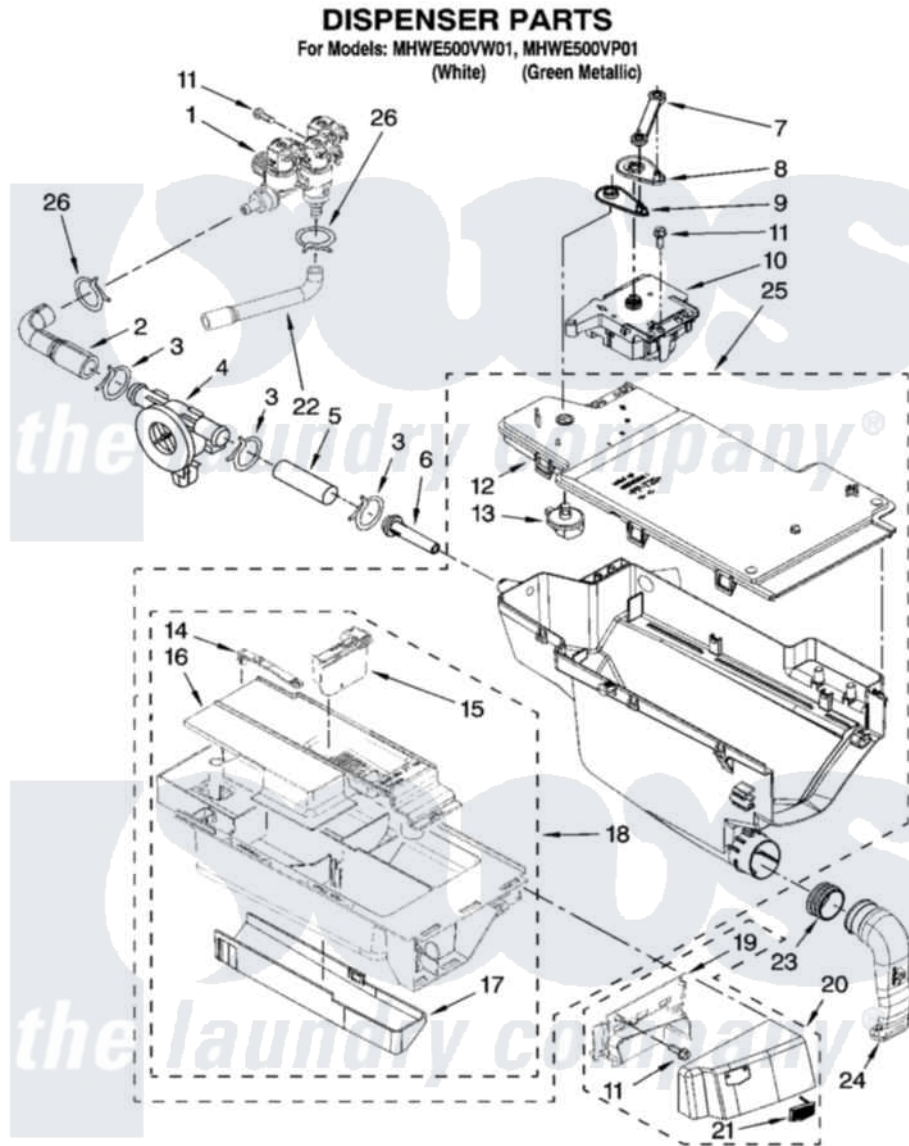

Maytag MHWE500VP01 04 - DISPENSER PARTS

W10245962

5

Maytag [Residential Maytag MHWE500VP01 Washer Parts](#) Parts Diagram 04 - DISPENSER PARTS
Click on the part number to view part

Item	Original Part Number	Replaced By	Status	Part Description
1	W10247305			Valve, Water Inlet
2	8183182			Hose, Flowmeter
3	370450	596669		Clamp, Manifold
4	W10110225			Flowmeter
5	8183180			Hose, Inlet Nozzle
6	8540042	8183181		Nozzle, Inlet
7	W10003830	8183183		Lever, Water Distribution
8	W10003190	8183184		Cam, Actuator
9	W10003180	W10161052		Lever, Water Distribution
10	W10163975	W10352973		Actuator
11	8540282	8181661		Screw, Actuator
12	W10005080	W10164400		Plate, Distribution
13	W10003110	8181712		Nozzle, Distribution
14	W10003170	8181721		Hook, Drawer
15	W10015200	W10121596		Separator, With Selection Slider
16	W10003150	W10121598		Syphon, Bleach/Softener

17	W10003140	8183179	Cover, Detergent Drawer
18	W10015190	8183173	Drawer, Detergent
19	W10153277		Bracket, Handle Fixation
"	W10190551		Bracket, Handle Fixation
20	W10193815		Handle, Drawer
"	W10189240		Handle, Drawer
21	W10177245		Medallion
22	8181710		Hose, Inlet Valve To Vent Pipe
23	W10003360	8181747	Seal
24	W10005300	8181718	Tube, Dispenser To Bellow
25	W10074160	W10157886	Dispenser, Complete
26	8181754	489503	Clamp