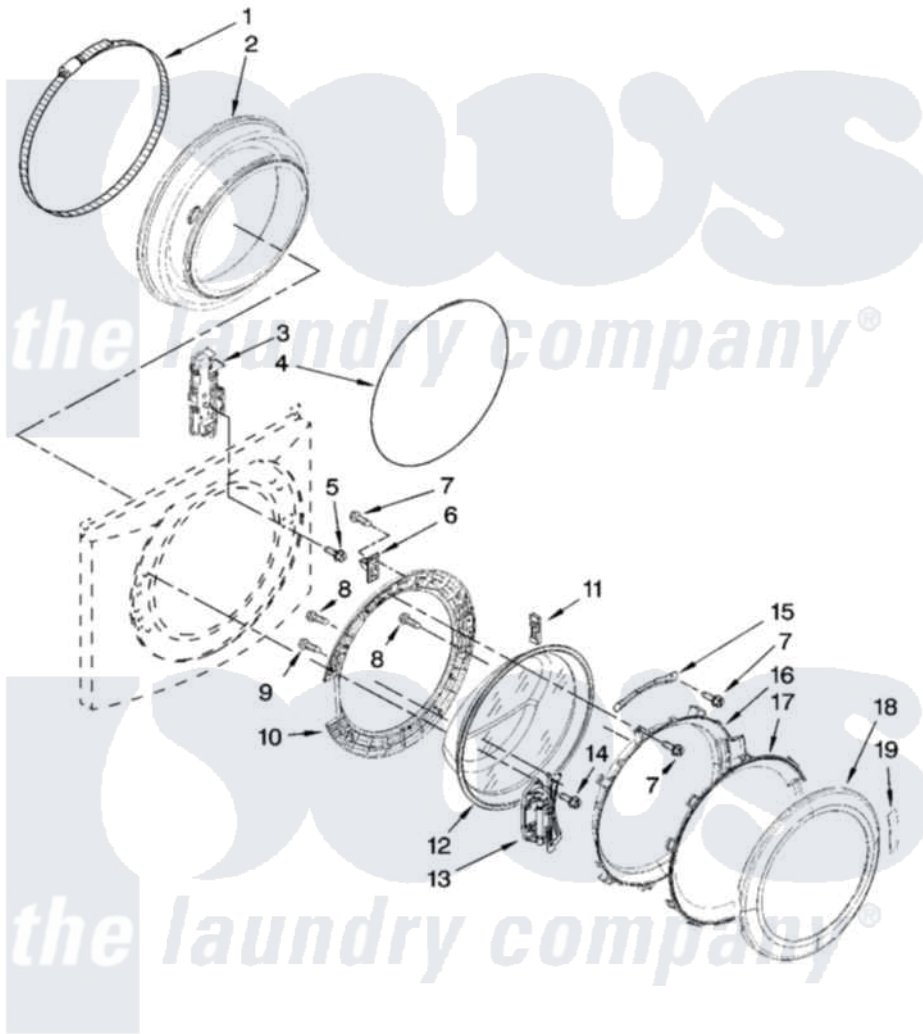

# Maytag MHWE500VW00 02 - DOOR AND LATCH PARTS

## DOOR AND LATCH PARTS

For Models: MHWE500VW00, MHWE500VP00  
(White) (Green Metallic)

W10208576

3

Maytag [Residential Maytag MHWE500VW00 Washer Parts](#) Parts Diagram 02 - DOOR AND LATCH PARTS  
Click on the part number to view part

Item	Original Part Number	Replaced By	Status	Part Description
1	<a href="#">8182210</a>			Clamp, Bellow
2	W10003800	<a href="#">8182119</a>		Bellow
3	8540772	<a href="#">W10253483</a>		Lock, Door
4	W10003490	<a href="#">8182211</a>		Clamp, Bellow To Front Panel
5	<a href="#">8540725</a>			Screw
6	W10003390	<a href="#">W10217552</a>		Hook, Door
7	8540513	<a href="#">8182214</a>		Screw
8	8540282	<a href="#">8181661</a>		Screw, Actuator
9	8540284	<a href="#">8181660</a>		Screw
10	W10003370	<a href="#">8183195</a>		Frame, Door Back Support
11	W10003430	<a href="#">W10128586</a>		Clamp, Glass Support
12	W10135912	<a href="#">8181655</a>		Glass, Door
13	W10200695	<a href="#">8183202</a>		Hinge, Door
14	W10015090	<a href="#">489442</a>		Screw 3 2217757 Roller, Front
15	W10003440	<a href="#">W10295703</a>		Clamp, Glass
16	W10005220	<a href="#">8183256</a>		Frame, Door Front Support

17 [W10153278](#)

Screen, Door

18 [W10193430](#)

Trim Ring, Outer Door

19 W10153281

[W10121607](#)

Pad, Door Handle