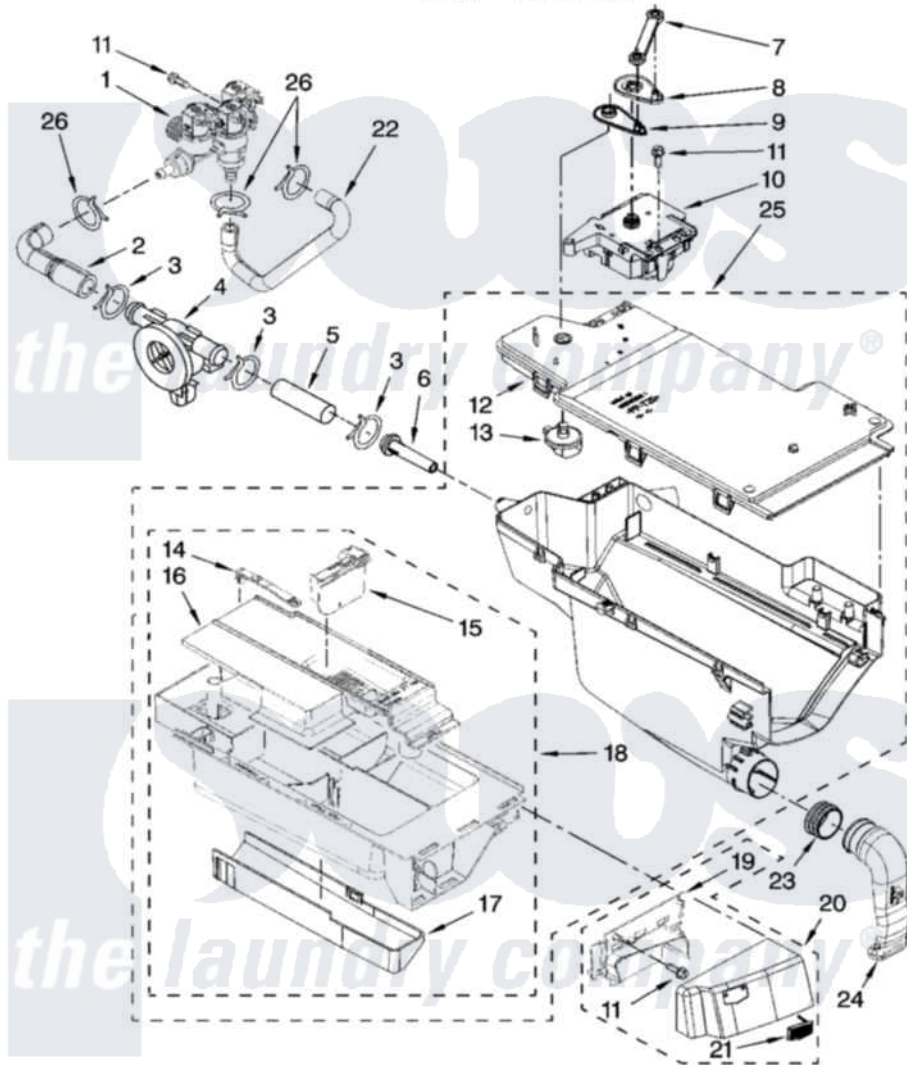

Maytag MHWE500VW00 04 - DISPENSER PARTS

DISPENSER PARTS

For Models: MHWE500VW00, MHWE500VP00
(White) (Green Metallic)

W10208576

5

Maytag [Residential Maytag MHWE500VW00 Washer Parts](#) Parts Diagram 04 - DISPENSER PARTS
Click on the part number to view part

Item	Original Part Number	Replaced By	Status	Part Description
1	W10156253			Valve, Water Inlet
2	8183182			Hose, Flowmeter
3	370450	596669		Clamp, Manifold
4	W10110225			Flowmeter
5	8183180			Hose, Inlet Nozzle
6	8540042	8183181		Nozzle, Inlet
7	W10003830	8183183		Lever, Water Distribution
8	W10003190	8183184		Cam, Actuator
9	W10003180	W10161052		Lever, Water Distribution
10	W10163975	W10352973		Actuator
11	8540282	8181661		Screw, Actuator
12	W10005080	W10164400		Plate, Distribution
13	W10003110	8181712		Nozzle, Distribution
14	W10003170	8181721		Hook, Drawer
15	W10015200	W10121596		Separator, With Selection Slider
16	W10003150	W10121598		Syphon, Bleach/Softener

17	W10003140	8183179	Cover, Detergent Drawer
18	W10015190	8183173	Drawer, Detergent
19	W10153277		Bracket, Handle Fixation
"	W10190551		Bracket, Handle Fixation
20	W10193815		Handle, Drawer
"	W10189240		Handle, Drawer
21	W10177245		Medallion
22	W10156131		Hose, Inlet Valve To Steamer Siphon
23	W10003360	8181747	Seal
24	W10005300	8181718	Tube, Dispenser To Bellow
25	W10074160	W10157886	Dispenser, Complete
26	8181754	489503	Clamp