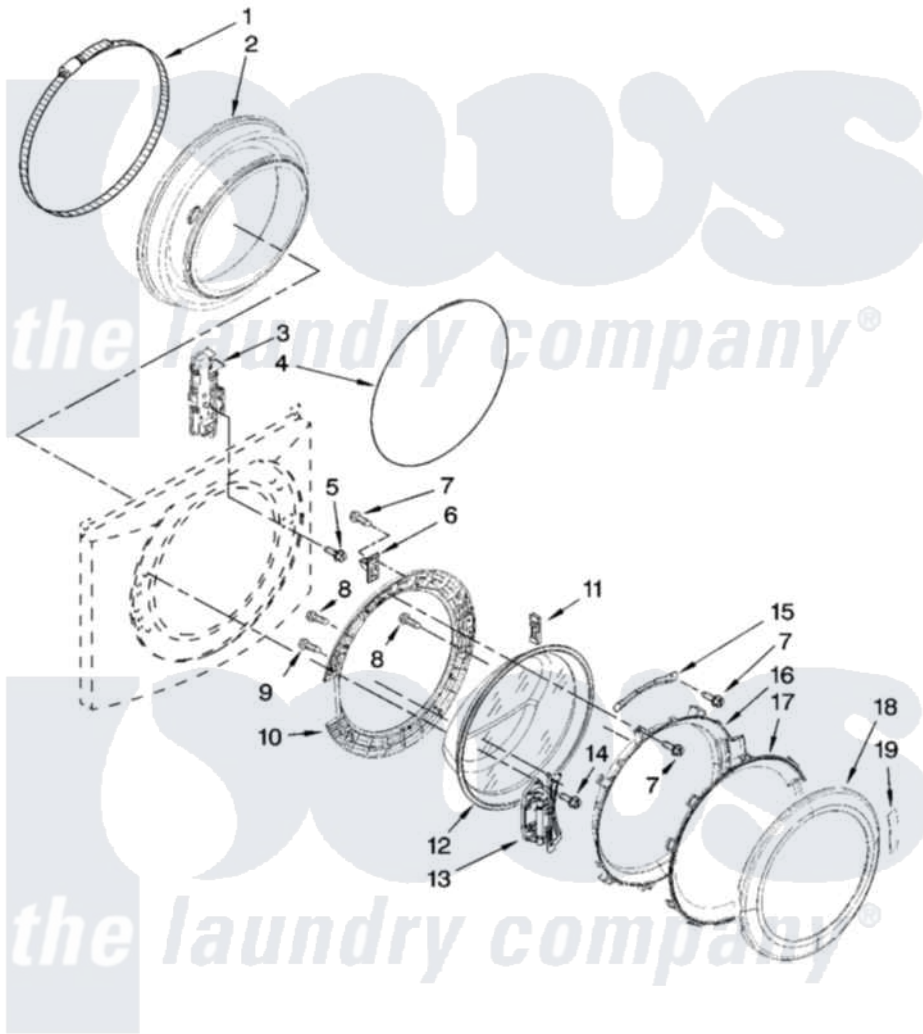

# Maytag MHWE500VW01 02 - DOOR AND LATCH PARTS

## DOOR AND LATCH PARTS

For Models: MHWE500VW01, MHWE500VP01  
(White) (Green Metallic)

W10245962

3

Maytag [Residential Maytag MHWE500VW01 Washer Parts](#) Parts Diagram 02 - DOOR AND LATCH PARTS  
Click on the part number to view part

Item	Original Part Number	Replaced By	Status	Part Description
1	<a href="#">8182210</a>			Clamp, Bellow
2	W10003800	<a href="#">8182119</a>		Bellow
3	8540772	<a href="#">W10253483</a>		Lock, Door
4	W10003490	<a href="#">8182211</a>		Clamp, Bellow To Front Panel
5	<a href="#">8540725</a>			Screw
6	W10003390	<a href="#">W10217552</a>		Hook, Door
7	8540513	<a href="#">8182214</a>		Screw
8	8540282	<a href="#">8181661</a>		Screw, Actuator
9	8540284	<a href="#">8181660</a>		Screw
10	W10003370	<a href="#">8183195</a>		Frame, Door Back Support
11	W10003430	<a href="#">W10128586</a>		Clamp, Glass Support
12	W10135912	<a href="#">8181655</a>		Glass, Door
13	W10200695	<a href="#">8183202</a>		Hinge, Door
14	W10015090	<a href="#">489442</a>		Screw 3 2217757 Roller, Front
15	W10003440	<a href="#">W10295703</a>		Clamp, Glass
16	W10005220	<a href="#">8183256</a>		Frame, Door Front Support

17 [W10153278](#)

Screen, Door

18 [W10193430](#)

Trim Ring, Outer Door

19 W10153281

[W10121607](#)

Pad, Door Handle