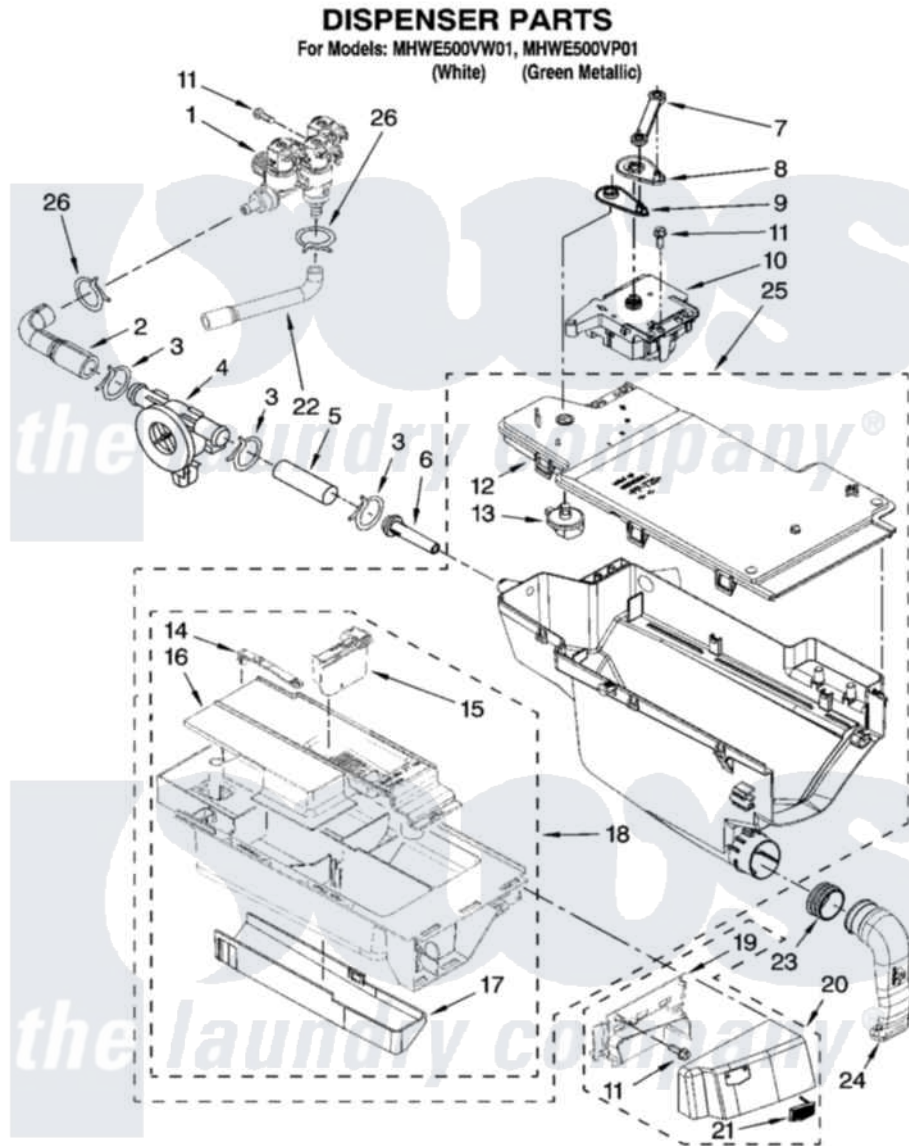

Maytag MHWE500VW01 04 - DISPENSER PARTS

W10245962

5

Maytag [Residential Maytag MHWE500VW01 Washer Parts](#) Parts Diagram 04 - DISPENSER PARTS
Click on the part number to view part

Item	Original Part Number	Replaced By	Status	Part Description
1	W10247305			Valve, Water Inlet
2	8183182			Hose, Flowmeter
3	370450	596669		Clamp, Manifold
4	W10110225			Flowmeter
5	8183180			Hose, Inlet Nozzle
6	8540042	8183181		Nozzle, Inlet
7	W10003830	8183183		Lever, Water Distribution
8	W10003190	8183184		Cam, Actuator
9	W10003180	W10161052		Lever, Water Distribution
10	W10163975	W10352973		Actuator
11	8540282	8181661		Screw, Actuator
12	W10005080	W10164400		Plate, Distribution
13	W10003110	8181712		Nozzle, Distribution
14	W10003170	8181721		Hook, Drawer
15	W10015200	W10121596		Separator, With Selection Slider
16	W10003150	W10121598		Syphon, Bleach/Softener

17	W10003140	8183179	Cover, Detergent Drawer
18	W10015190	8183173	Drawer, Detergent
19	W10153277		Bracket, Handle Fixation
"	W10190551		Bracket, Handle Fixation
20	W10193815		Handle, Drawer
"	W10189240		Handle, Drawer
21	W10177245		Medallion
22	8181710		Hose, Inlet Valve To Vent Pipe
23	W10003360	8181747	Seal
24	W10005300	8181718	Tube, Dispenser To Bellow
25	W10074160	W10157886	Dispenser, Complete
26	8181754	489503	Clamp