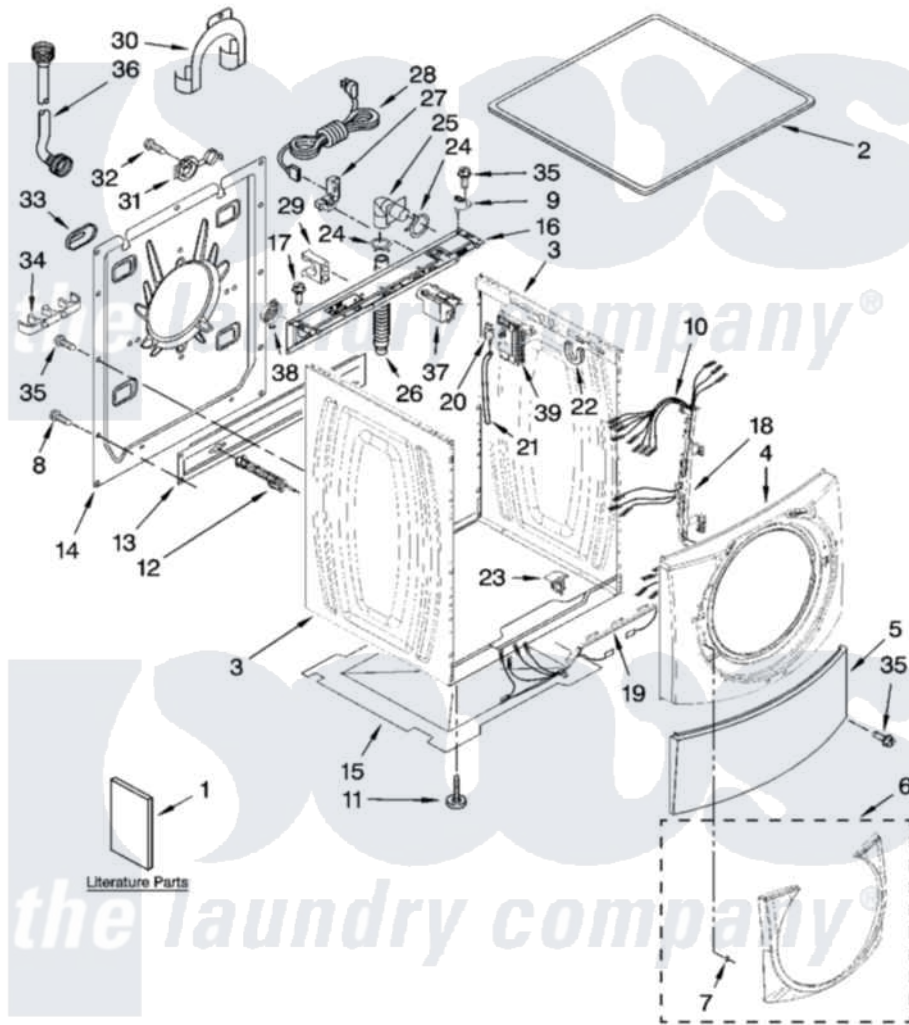

Maytag MHWE500VW10 01 - TOP AND CABINET PARTS

MAYTAG

TOP AND CABINET PARTS

For Model: MHWE500VW10
(White)

AUTOMATIC
WASHER

1-09 Printed in U.S.A. (drd) (psw)

1

Part No. W10233435 Rev. A

Maytag [Residential Maytag MHWE500VW10 Washer Parts](#) Parts Diagram 01 - TOP AND CABINET PARTS
Click on the part number to view part

Item	Original Part Number	Replaced By	Status	Part Description
1	W10248063		Not Available	Use & Care Guide
"	W10133490		Not Available	Tech Sheet
"	W10133489		Not Available	Quick Start Guide
"	W10248062		Not Available	Energy Guide
2	8181799	8181641		Top
3	8183144			Cabinet
4	W10248114			Panel, Front
5	8181643			Toe Panel
6	W10248115			Ring, Trim
7	8183210			Clip, Trim
8	W10157885			Screw, 4.2 X 14
9	W10138249			Spacer, Top
10	W10189679			Harness, Wiring
11	8181636			Foot, Leveling
12	8182797	W10289554A		Bolt
"	8182798	W10289554A		Bolt

13	8182661	W10003040	Brace, Transport
14	8182698		Panel, Rear
15	8181635		Pan, Bottom
16	W10138248		Brace, Rear
17	8181756	488729	Screw
18	W10121609		Channel, Harness
19	W10121610		Channel, Harness
20	W10156252		Switch, Analog Pressure Sensor
21	8181739	W10004260	Hose, Pressure Switch
22	8181763		Bracket, Spring
23	W10189678	W10085220	Microswitch
24	8181752	3367052	Clamp, Hose
25	8181738		Connector, Hose Outlet
26	8181737		Hose, Drain
27	8181690	8182635	Strain Relief
28	8183009		Cord, Power
29	8182702		Clip, Outer Hose Holder
30	8181768	W10280024	U-Bend, Drain Hose
31	8182699		Grommet, Cord Support
32	8182201		Screw, 3 X 8 mm
33	8182700	8540268	Cover, Transport
34	8182701		Clip, Outer Hose Holder
35	8181828	488729	Screw
36	8182795	89503	Hose-Inlet
"	8182792	89503	Hose-Inlet
37	8183019	W10326464	Filter, Interference
38	8183030		Grid, Ventilation
39	W10156258		Control Board, Expansion