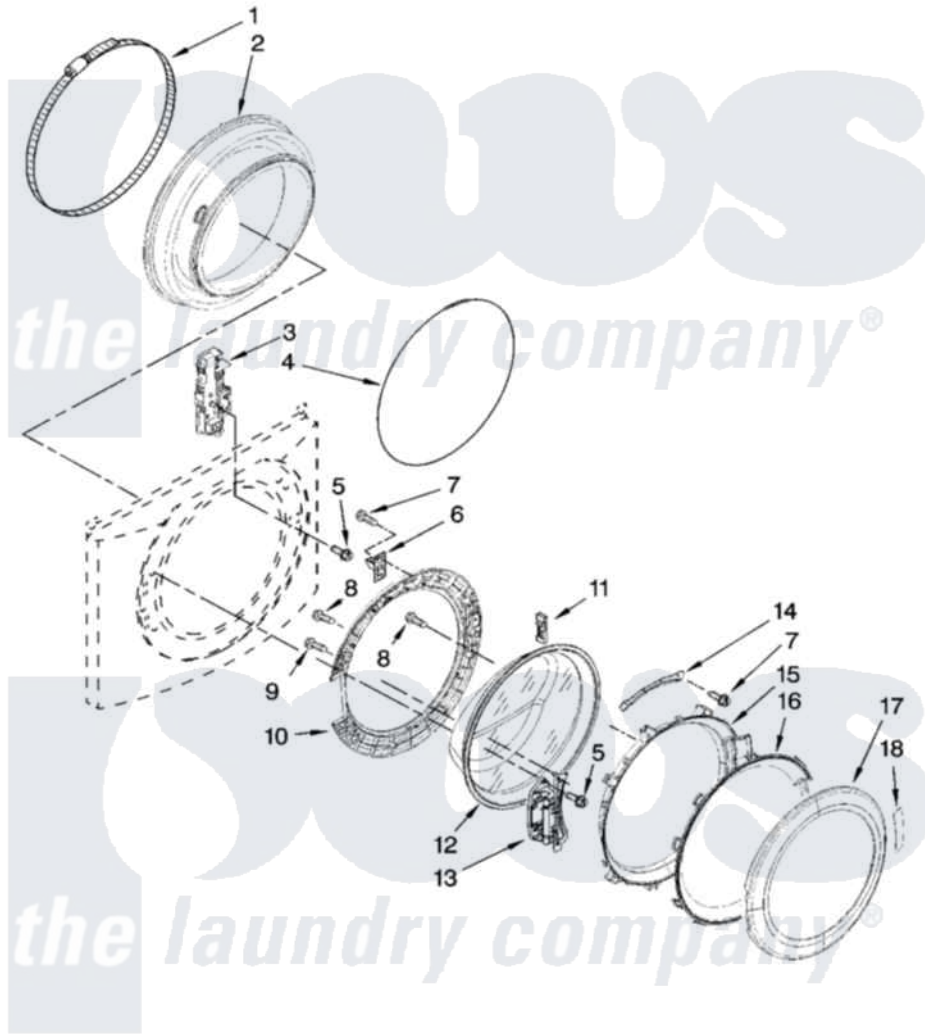

Maytag MHWE500VW10 02 - DOOR AND LATCH PARTS

DOOR AND LATCH PARTS

For Model: MHWE500VW10
(White)

W10233435

3

Maytag [Residential Maytag MHWE500VW10 Washer Parts](#) Parts Diagram 02 - DOOR AND LATCH PARTS
Click on the part number to view part

Item	Original Part Number	Replaced By	Status	Part Description
1	8182210			Clamp, Bellow
2	8182119			Bellow
3	8183270			Lock, Door
4	8182211			Clamp, Bellow To Front Panel
5	8181760	8540725		Screw
6	8183198	W10217552		Hook, Door
7	8181758	8182214		Screw
8	8181661			Screw, Actuator
9	8181660			Screw
10	8183195			Frame, Door Back Support
11	8181659	W10128586		Clamp, Glass Support
12	8181655			Glass, Door
13	8183202			Hinge, Door
14	8183199	W10295703		Clamp, Glass
15	8183256			Frame, Door Front Support
16	W10248071	W10153278		Screen, Door