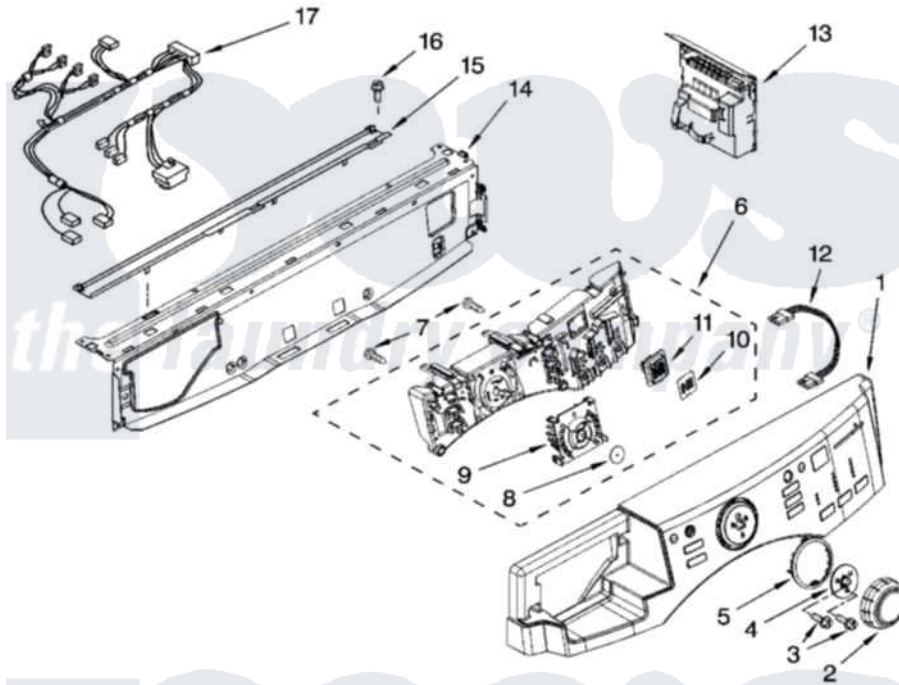

Maytag MHWE500VW10 03 - CONTROL PANEL PARTS

CONTROL PANEL PARTS

For Model: MHWE500VW10
(White)

Maytag Residential Maytag MHWE500VW10 Washer Parts Parts Diagram 03 - CONTROL PANEL PARTS
Click on the part number to view part

Item	Original Part Number	Replaced By	Status	Part Description
1	W10248113			Panel, Control
2	W10248116	W10164576		Knob, Assembly
3	8181758	8182214		Screw
4	W10248117	W10172298		Bushing, Knob
5	W10248122			Light Guide, Cycle
6	W10248065			User Interface
7	8181661			Screw, Actuator
8	W10248120	8572039		Seal, User Interface
9	W10248121			Light Guide- Cycle, Internal
10	W10248118			Foil-Display
11	W10248119			Light Guide- Display
12	W10157884			Harness, Wiring
13	W10248067			Microcomputer, Machine Control
14	8183203	W10059240		Brace, Front Top
15	8183204			Channel, Water
16	8181756	488729		Screw