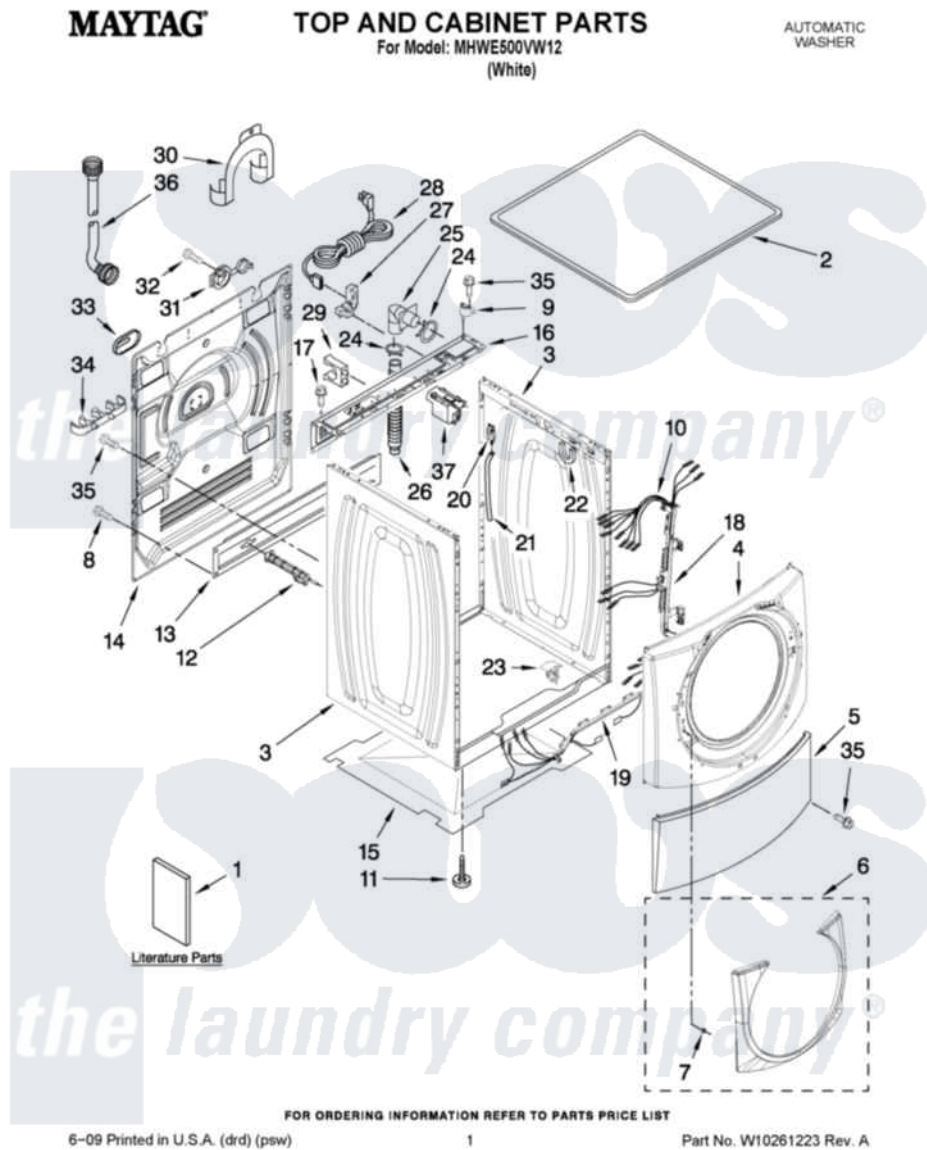

Maytag MHWE500VW12 01 - TOP AND CABINET PARTS

Maytag [Residential Maytag MHWE500VW12 Washer Parts](#) Parts Diagram 01 - TOP AND CABINET PARTS
 Click on the part number to view part

Item	Original Part Number	Replaced By	Status	Part Description
1	W10248063		Not Available	Use & Care Guide
"	W10250503		Not Available	Tech Sheet
"	W10248062		Not Available	Energy Guide
2	8181799	8181641		Top
3	W10250656			Cabinet
4	W10248114			Panel, Front
5	8181643			Toe Panel
6	W10248115			Ring, Trim
7	8183210			Clip, Trim
8	W10157885			Screw, 4.2 X 14
9	W10138249			Spacer, Top
10	W10250577			Harness, Wiring
11	8181636			Foot, Leveling
12	8182797	W10289554A		Bolt
"	8182798	W10289554A		Bolt
13	8182661	W10003040		Brace, Transport

14	W10242507		Panel, Rear
15	8181635		Pan, Bottom
16	W10250578		Brace, Rear
17	8181756	488729	Screw
18	W10121609		Channel, Harness
19	W10121610		Channel, Harness
20	W10249845		Switch, Analog Pressure Sensor
21	8181739	W10004260	Hose, Pressure Switch
22	8181763		Bracket, Spring
23	W10189678	W10085220	Microswitch
24	8181752	3367052	Clamp, Hose
25	8181738		Connector, Hose Outlet
26	8181737		Hose, Drain
27	8181690	8182635	Strain Relief
28	8183009		Cord, Power
29	8182702		Clip, Outer Hose Holder
30	8181768	W10280024	U-Bend, Drain Hose
31	8182699		Grommet, Cord Support
32	8182201		Screw, 3 X 8 mm
33	8182700	8540268	Cover, Transport
34	8182701		Clip, Outer Hose Holder
35	8181828	488729	Screw
36	8182795	89503	Hose-Inlet
"	8182792	89503	Hose-Inlet
37	8183019	W10326464	Filter, Interference