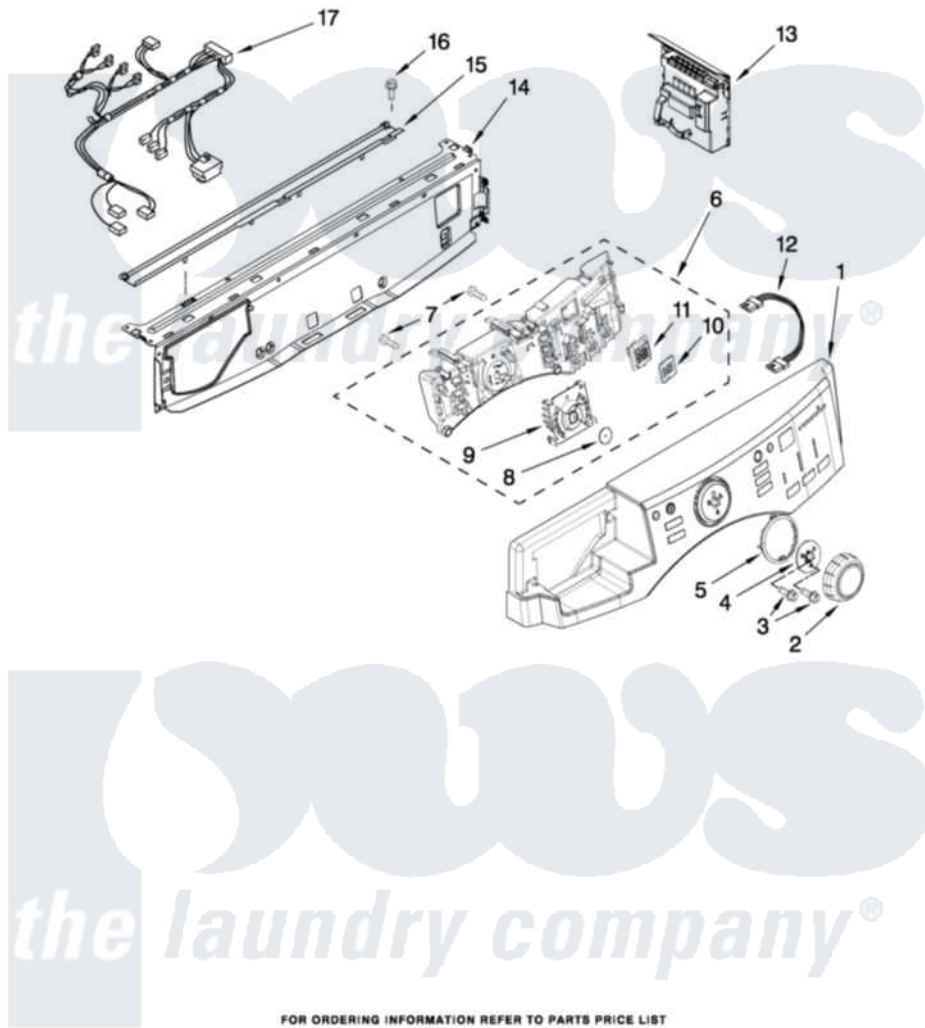

# Maytag MHWE500VW12 03 - CONTROL PANEL PARTS

## CONTROL PANEL PARTS

For Model: MHWE500VW12  
(White)

FOR ORDERING INFORMATION REFER TO PARTS PRICE LIST

4

W10261223

[Maytag Residential Maytag MHWE500VW12 Washer Parts](#) Parts Diagram 03 - CONTROL PANEL PARTS  
Click on the part number to view part

Item	Original Part Number	Replaced By	Status	Part Description
1	<a href="#">W10248113</a>			Panel, Control
2	W10248116	<a href="#">W10164576</a>		Knob, Assembly
3	8181758	<a href="#">8182214</a>		Screw
4	W10248117	<a href="#">W10172298</a>		Bushing, Knob
5	<a href="#">W10248122</a>			Light Guide, Cycle
6	<a href="#">W10248065</a>			User Interface
7	881661		Not Available	Screw
8	W10248120	<a href="#">8572039</a>		Seal, User Interface
9	<a href="#">W10248121</a>			Light Guide- Cycle, Internal
10	<a href="#">W10248118</a>			Foil-Display
11	<a href="#">W10248119</a>			Light Guide- Display
12	<a href="#">W10250574</a>			Harness, Wiring
13	<a href="#">W10271607</a>			Microcomputer, Machine Control
14	8183203	<a href="#">W10059240</a>		Brace, Front Top
15	<a href="#">8183204</a>			Channel, Water
16	8181756	<a href="#">488729</a>		Screw