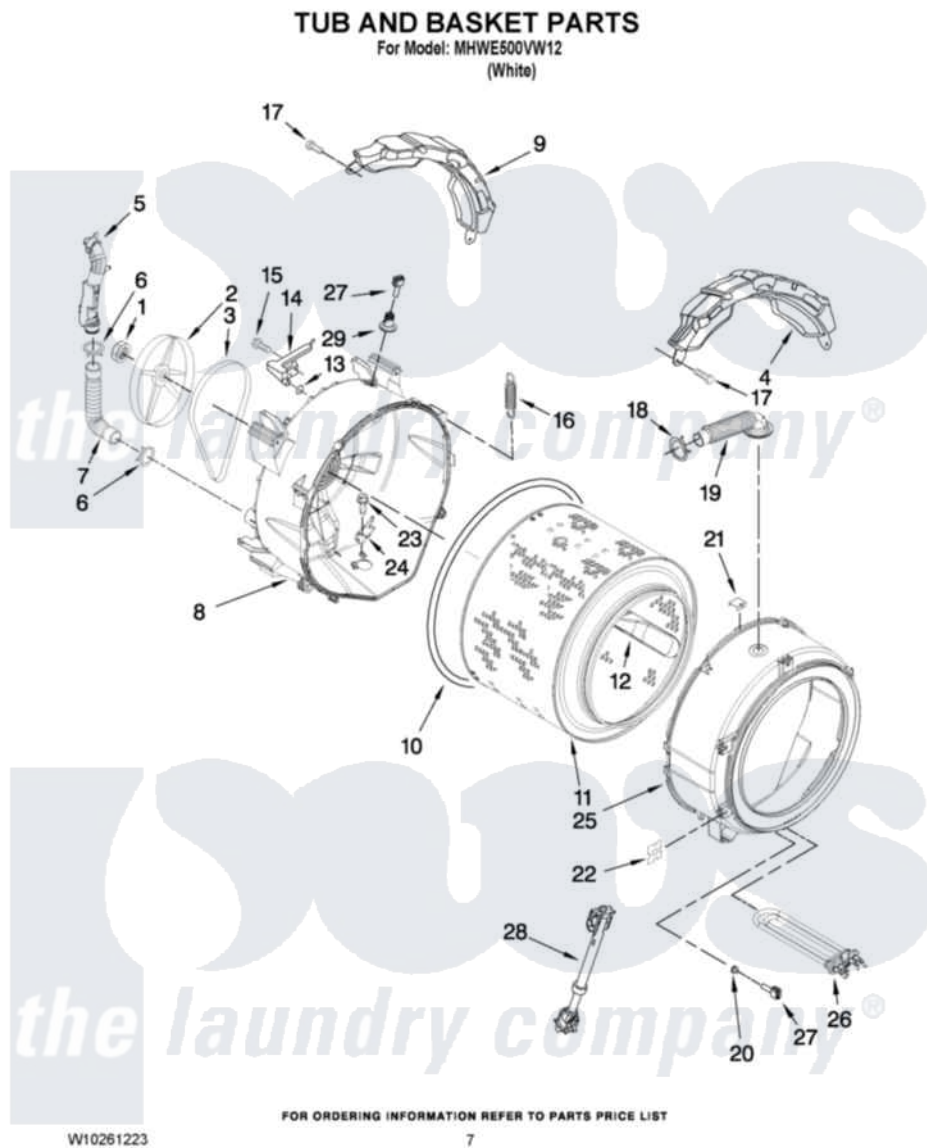

# Maytag MHWE500VW12 05 - TUB AND BASKET PARTS

Maytag [Residential Maytag MHWE500VW12 Washer Parts](#) Parts Diagram 05 - TUB AND BASKET PARTS  
Click on the part number to view part

Item	Original Part Number	Replaced By	Status	Part Description
1	8181672	<a href="#">W10283361</a>		Nut, Pulley
2	<a href="#">8182650</a>			Pulley
3	W10248068	<a href="#">W10388418</a>		Belt
4	8181645	<a href="#">W10008880</a>		Counterweight, Front
5	<a href="#">W10249838</a>			Pipe, Ventilation
6	<a href="#">W10208156</a>			Clamp
7	<a href="#">8181743</a>			Hose, Exhaust
8	W10250567	<a href="#">W10250763</a>		Tub-Outer
9	8181913	<a href="#">W10008870</a>		Counterweight, Rear
10	<a href="#">8181673</a>			Gasket, Tub
11	<a href="#">W10250573</a>			Basket, Complete
12	<a href="#">W10250572</a>			Baffle, Tub
13	<a href="#">W10250553</a>			O-Ring, Air Trap
14	<a href="#">8181731</a>			Airtrap
15	<a href="#">8181785</a>			Screw
16	<a href="#">8182814</a>			Spring, Suspension

17	8181647	<a href="#">W10182109</a>	Screw-Kit
18	8181742	<a href="#">3367052</a>	Clamp, Hose
19	8183187	<a href="#">8540015</a>	Hose, Exhaust
20	<a href="#">8181829</a>		Seal, Rubber
21	8181667	<a href="#">8540092</a>	Clamp, Tub
22	<a href="#">8182512</a>		Nut, Push-In
23	<a href="#">8182214</a>		Screw
24	<a href="#">W10250558</a>		Bracket, Heater Support
25	W10250568	<a href="#">W10250762</a>	Tub-Outer
26	<a href="#">W10249844</a>		Heater-Steamer
27	<a href="#">8181705</a>		Ntc
28	<a href="#">8182812</a>		Shock Absorber
29	<a href="#">W10249843</a>		Seal, Temperature Sensor