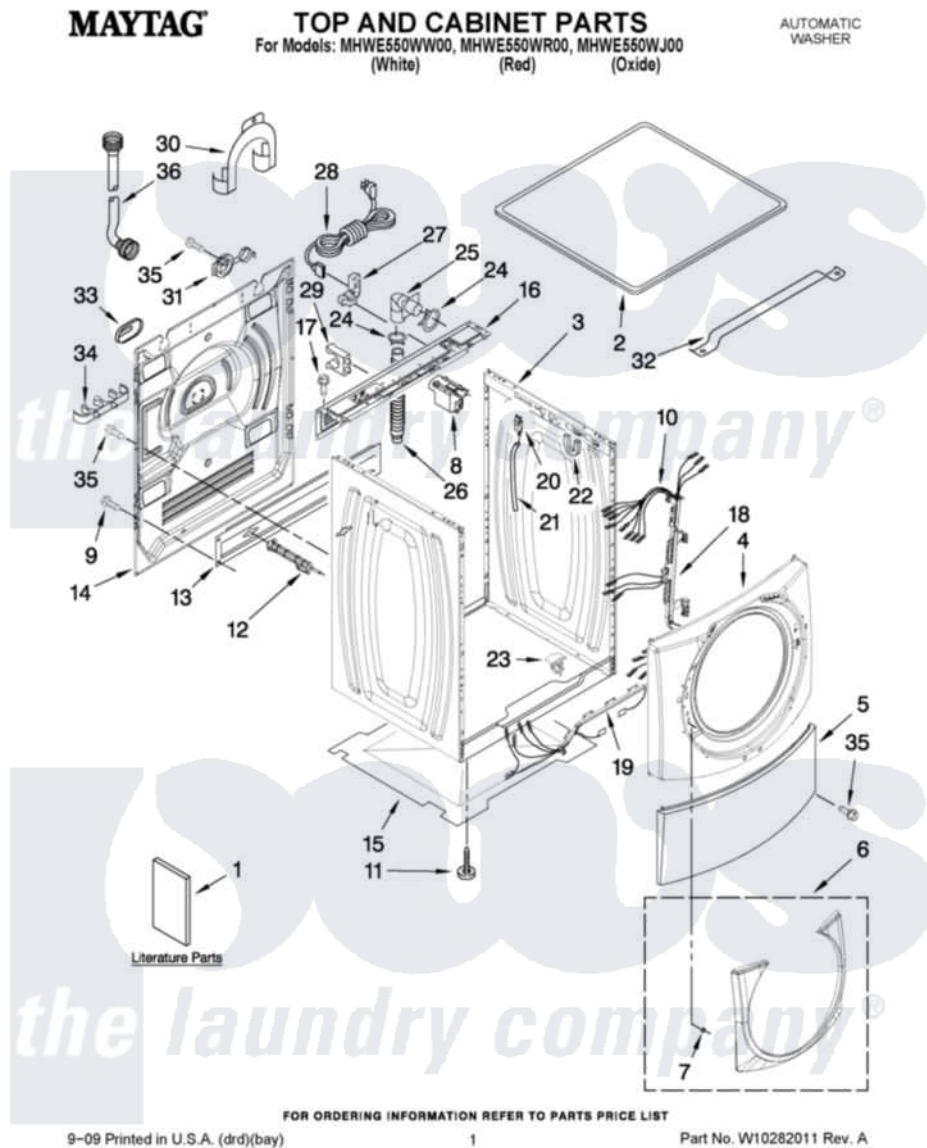

# Maytag MHWE550WW00 01 - TOP AND CABINET PARTS

Maytag [Residential Maytag MHWE550WW00 Washer Parts](#) Parts Diagram 01 - TOP AND CABINET PARTS  
 Click on the part number to view part

Item	Original Part Number	Replaced By	Status	Part Description
1	W10286169		Not Available	USE & CARE GUIDE
"	W10250503		Not Available	Tech Sheet
"	W10296359		Not Available	ENERGY GUIDE
2	8181799	<a href="#">8181641</a>		Top
"	<a href="#">W10289411</a>			Top
"	<a href="#">W10289394</a>			Top
3	<a href="#">W10288155</a>			Cabinet
"	<a href="#">W10288157</a>			Cabinet
"	<a href="#">W10288156</a>			Cabinet
4	<a href="#">W10248114</a>			Panel, Front
"	<a href="#">W10289409</a>			Panel, Front
"	<a href="#">W10289392</a>			Panel, Front
5	<a href="#">8181643</a>			Toe Panel
"	<a href="#">W10289410</a>			Toe Panel
"	<a href="#">W10289395</a>			Toe Panel
6	<a href="#">W10248115</a>			Ring, Trim