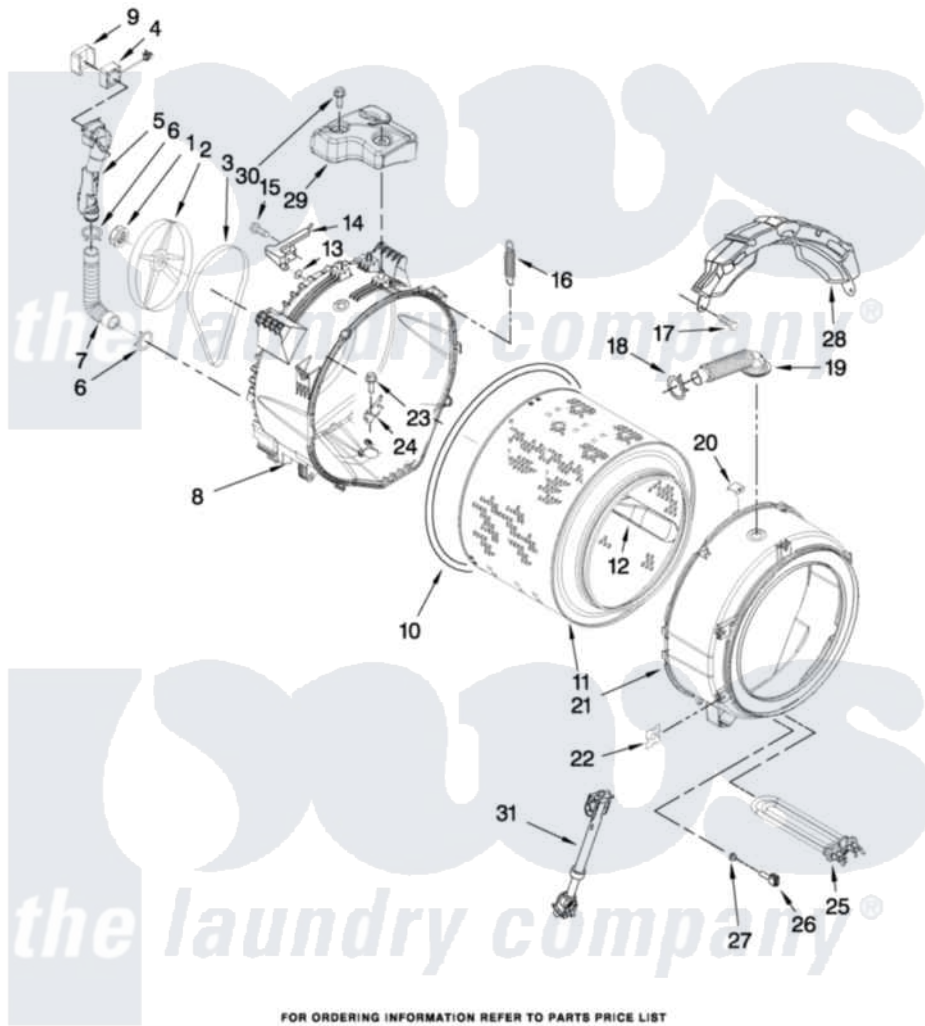

Maytag MHWE550WW00 05 - TUB AND BASKET PARTS

TUB AND BASKET PARTS

For Models: MHWE550WW00, MHWE550WR00, MHWE550WJ00
(White) (Red) (Oxide)

W10282011

FOR ORDERING INFORMATION REFER TO PARTS PRICE LIST

7

Maytag [Residential Maytag MHWE550WW00 Washer Parts](#) Parts Diagram 05 - TUB AND BASKET PARTS
Click on the part number to view part

| Item | Original Part Number | Replaced By | Status | Part Description |
|------|---------------------------|---------------------------|--------|--------------------------|
| 1 | W10283361 | | | Nut, Pulley |
| 2 | 8182650 | | | Pulley |
| 3 | W10248068 | W10388418 | | Belt |
| 4 | W10283362 | | | Fan, Active Ventilation |
| 5 | W10283265 | | | Pipe, Ventilation |
| 6 | W10208156 | | | Clamp |
| 7 | 8181743 | | | Hose, Exhaust |
| 8 | W10283358 | W10290562 | | Tub-Outer |
| 9 | W10283366 | | | Support, Ventilation Fan |
| 10 | 8181673 | | | Gasket, Tub |
| 11 | W10283352 | | | Basket, Complete |
| 12 | W10283356 | | | Baffle, Tub |
| 13 | W10250553 | | | O-Ring, Air Trap |
| 14 | 8181731 | | | Airtrap |
| 15 | 8181785 | | | Screw |
| 16 | 8182814 | | | Spring, Suspension |

| | | | |
|----|---------------------------|---------------------------|---------------------------|
| 17 | 8181647 | W10182109 | Screw-Kit |
| 18 | 8181742 | 3367052 | Clamp, Hose |
| 19 | 8183187 | 8540015 | Hose, Exhaust |
| 20 | 8181667 | 8540092 | Clamp, Tub |
| 21 | W10250568 | W10250762 | Tub-Outer |
| 22 | 8182512 | | Nut, Push-In |
| 23 | 8182214 | | Screw |
| 24 | W10250572 | | Baffle, Tub |
| 25 | W10249844 | | Heater-Steamer |
| 26 | 8181705 | | Ntc |
| 27 | 8181829 | | Seal, Rubber |
| 28 | 8181645 | W10008880 | Counterweight, Front |
| 29 | W10283355 | | Counterweight, Rear |
| 30 | W10283359 | | Screw, Rear Counterweight |
| 31 | 8182812 | | Shock Absorber |