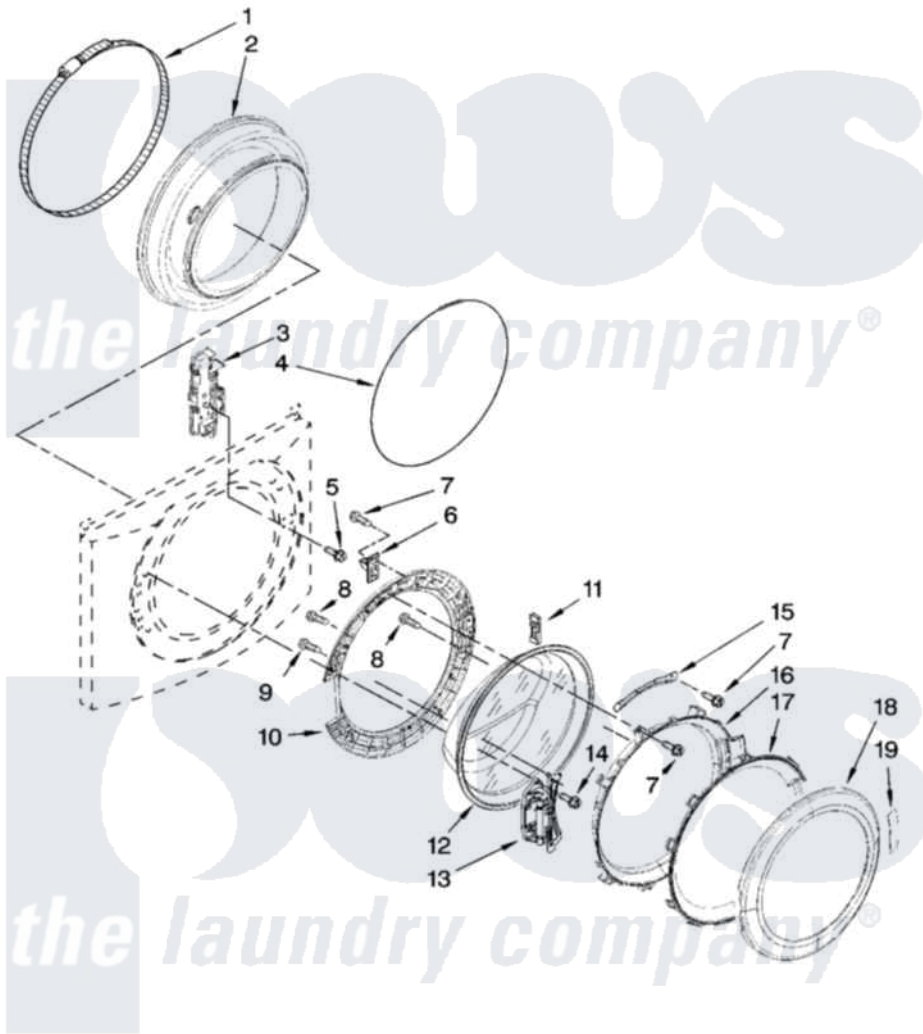

# Maytag MHWE900VW00 02 - DOOR AND LATCH PARTS

## DOOR AND LATCH PARTS

For Models: MHWE900VW00, MHWE900VJ00  
(White) (Oxide)

W10208578

3

Maytag [Residential Maytag MHWE900VW00 Washer Parts](#) Parts Diagram 02 - DOOR AND LATCH PARTS  
Click on the part number to view part

Item	Original Part Number	Replaced By	Status	Part Description
1	<a href="#">8182210</a>			Clamp, Bellow
2	W10003800	<a href="#">8182119</a>		Bellow
3	8540772	<a href="#">W10253483</a>		Lock, Door
4	W10003490	<a href="#">8182211</a>		Clamp, Bellow To Front Panel
5	<a href="#">8540725</a>			Screw
6	W10003390	<a href="#">W10217552</a>		Hook, Door
7	8540513	<a href="#">8182214</a>		Screw
8	8540282	<a href="#">8181661</a>		Screw, Actuator
9	8540284	<a href="#">8181660</a>		Screw
10	W10003370	<a href="#">8183195</a>		Frame, Door Back Support
11	W10003430	<a href="#">W10128586</a>		Clamp, Glass Support
12	W10135912	<a href="#">8181655</a>		Glass, Door
13	W10200695	<a href="#">8183202</a>		Hinge, Door
14	W10015090	<a href="#">489442</a>		Screw 3 2217757 Roller, Front
15	W10003440	<a href="#">W10295703</a>		Clamp, Glass
16	W10005220	<a href="#">8183256</a>		Frame, Door Front Support

17 [W10153278](#)

Screen, Door

18 [W10193430](#)

Trim Ring, Outer Door

19 W10153281

[W10121607](#)

Pad, Door Handle