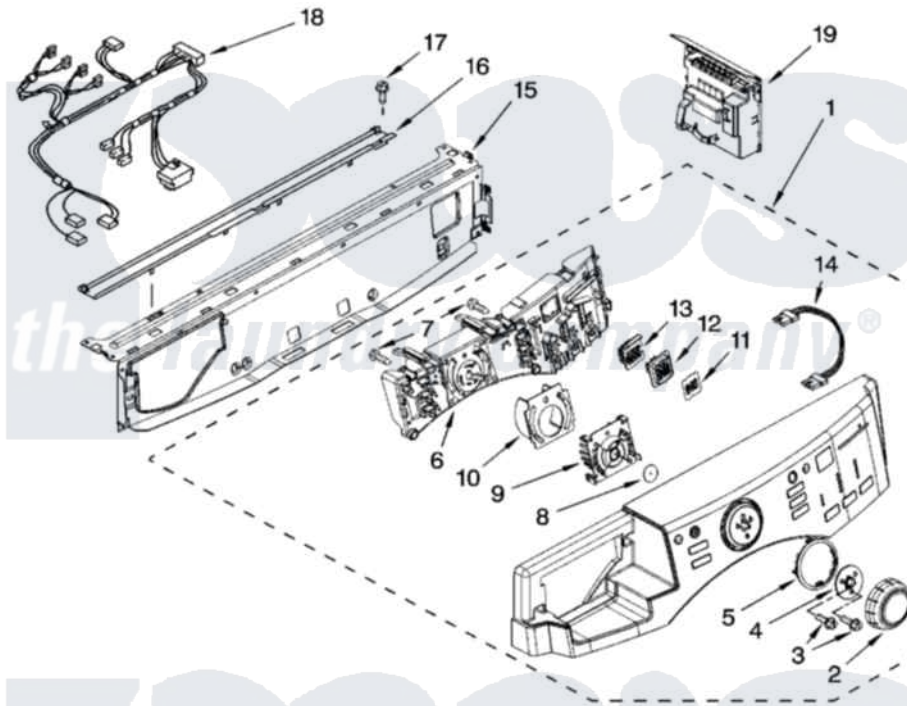

Maytag MHWE900VW00 03 - CONTROL PANEL PARTS

CONTROL PANEL PARTS

For Models: MHWE900VW00, MHWE900VJ00
(White) (Oxide)

[Maytag Residential Maytag MHWE900VW00 Washer Parts](#) Parts Diagram 03 - CONTROL PANEL PARTS
Click on the part number to view part

Item	Original Part Number	Replaced By	Status	Part Description
1	W10176645			Panel, Control
"	W10176646	W10189237		Console
2	W10164576			Knob, Assembly
3	8540513	8182214		Screw
4	W10172298			Bushing, Knob
5	W10164567			Cycle, Light Guide
6	W10164542			User Interface,
7	8540282	8181661		Screw, Actuator
8	8572039			Seal, User Interface
9	W10170293			Guide, Light Cycle Internal
10	W10170295			Frame-Light Guide
11	W10171504			Foil-Display
12	W10164578			Guide, Light
13	W10171502			Fram-Light
14	W10167292			Harness, Wiring
15	W10059240			Brace, Front Top

16	W10003700	8183204	Channel, Water
17	W10015090	489442	Screw 3 2217757 Roller, Front
18	W10167278		Harness, Wiring
19	W10175770		Microcomputer, Machine Control