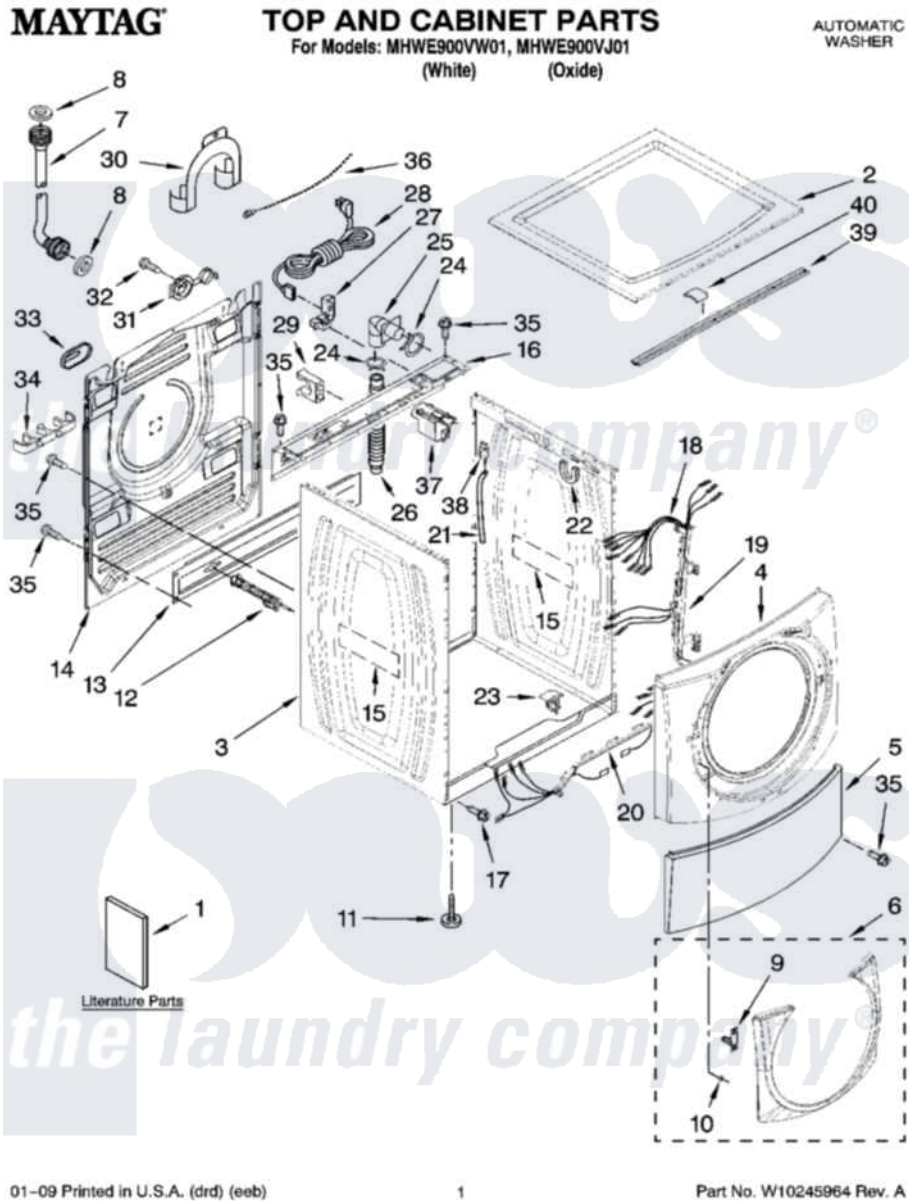

Maytag MHWE900VW01 01 - TOP AND CABINET PARTS

01-09 Printed in U.S.A. (drd) (eeb)

1

Part No. W10245964 Rev. A

Maytag [Residential Maytag MHWE900VW01 Washer Parts](#) Parts Diagram 01 - TOP AND CABINET PARTS
 Click on the part number to view part

Item	Original Part Number	Replaced By	Status	Part Description
1	W10176969		Not Available	Use & Care Guide
"	W10217131		Not Available	Tech Sheet
"	W10133488		Not Available	Quick Start Guide
"	W10176961		Not Available	Energy Guide
2	W10003900			Top
"	W10176932			Top
3	W10171708			Cabinet
"	W10176856			Cabinet
4	W10157475	W10015590		Panel
"	W10176908			Panel, Front
5	W10003640	8181643		Toe Panel
"	W10176925			Toe Panel
6	W10182998			Ring, Trim
"	W10183001			Ring, Trim
7	W10194208	89503		Hose-Inlet
"	8571378	89503		Hose-Inlet

8	16123		Washer Inlet-Hose Miscellaneous Parts Must be Ordered Separately.
9	W10112671		Clip
10	W10029650	8183210	Clip, Trim
11	W10064810		Foot, Leveling
12	W10190006	W10243966	Bolt
"	W10190007	W10243966	Bolt
13	W10165710		Brace, Transport
"	W10003040		Brace, Transport
14	W10165713		Panel, Rear Hose Holder
15	3976348		Absorber, Sound
16	W10110677		Brace, Rear
17	8540479		Screw, Grounding
18	W10115662		Harness, Wiring
19	W10216383		Channel, Harness
20	W10168549		Channel, Harness
21	W10004260		Hose, Pressure Switch
22	W10008890	8181763	Bracket, Spring
23	8540210	W10085220	Microswitch
24	356138		Clamp, Hose
25	W10003260	8181738	Connector, Hose Outlet
26	W10003280	8181737	Hose, Drain
27	W10110676	8182635	Strain Relief
28	W10110674	8183009	Cord, Power
29	W10022290	8182702	Clip, Outer Hose Holder
30	8540021	W10280024	U-Bend, Drain Hose
31	8540728	8182699	Grommet, Cord Support
32	8540727	8182201	Screw, 3 X 8 mm
33	8540268		Cover, Transport
34	W10003270	8182701	Clip, Outer Hose Holder
35	W10015090	489442	Screw 3 2217757 Roller, Front
36	3347868	W10339879	Tie, Cable
37	8540230	W10339736	Filter, Interference
38	W10249845		Switch, Analog Pressure Sensor
39	8540720		Brace, Top
40	8283273		Damper, Brace