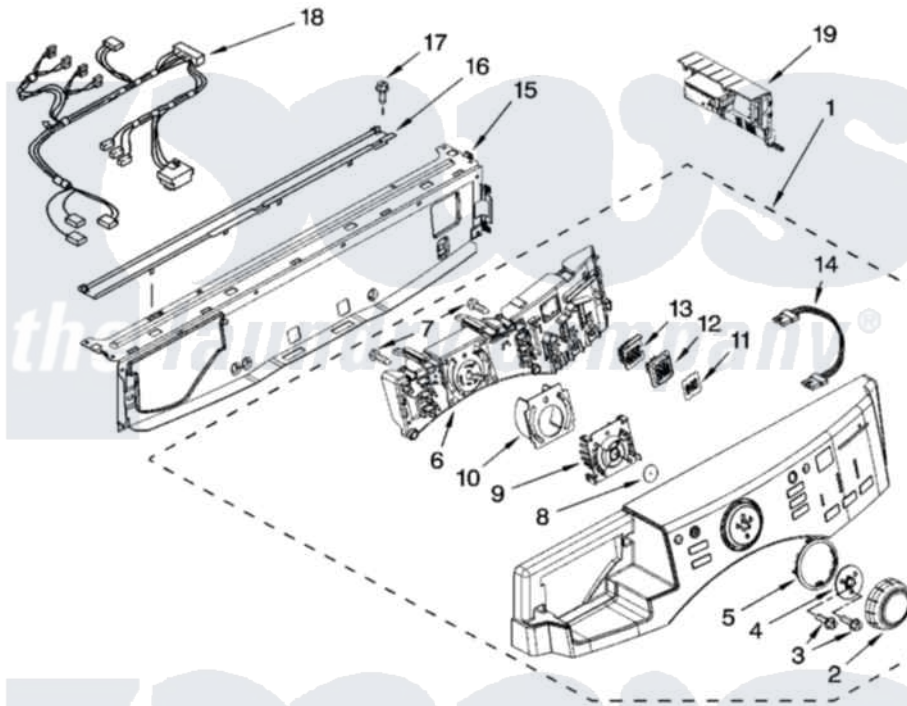

Maytag MHWE900VW01 03 - CONTROL PANEL PARTS

CONTROL PANEL PARTS

For Models: MHWE900VW01, MHWE900VJ01
(White) (Oxide)

Maytag Residential Maytag MHWE900VW01 Washer Parts Parts Diagram 03 - CONTROL PANEL PARTS
Click on the part number to view part

Item	Original Part Number	Replaced By	Status	Part Description
1	W10176645			Panel, Control
"	W10176646	W10189237		Console
2	W10164576			Knob, Assembly
3	8540513	8182214		Screw
4	W10172298			Bushing, Knob
5	W10164567			Cycle, Light Guide
6	W10164542			User Interface,
7	8540282	8181661		Screw, Actuator
8	8572039			Seal, User Interface
9	W10170293			Guide, Light Cycle Internal
10	W10170295			Frame-Light Guide
11	W10171504			Foil-Display
12	W10164578			Guide, Light
13	W10171502			Fram-Light
14	W10067000			Harness, Wiring
15	W10059240			Brace, Front Top

16	W10003700	8183204	Channel, Water
17	W10015090	489442	Screw 3 2217757 Roller, Front
18	W10210828		Harness, Wiring
19	W10217074		Microcomputer, Machine Control