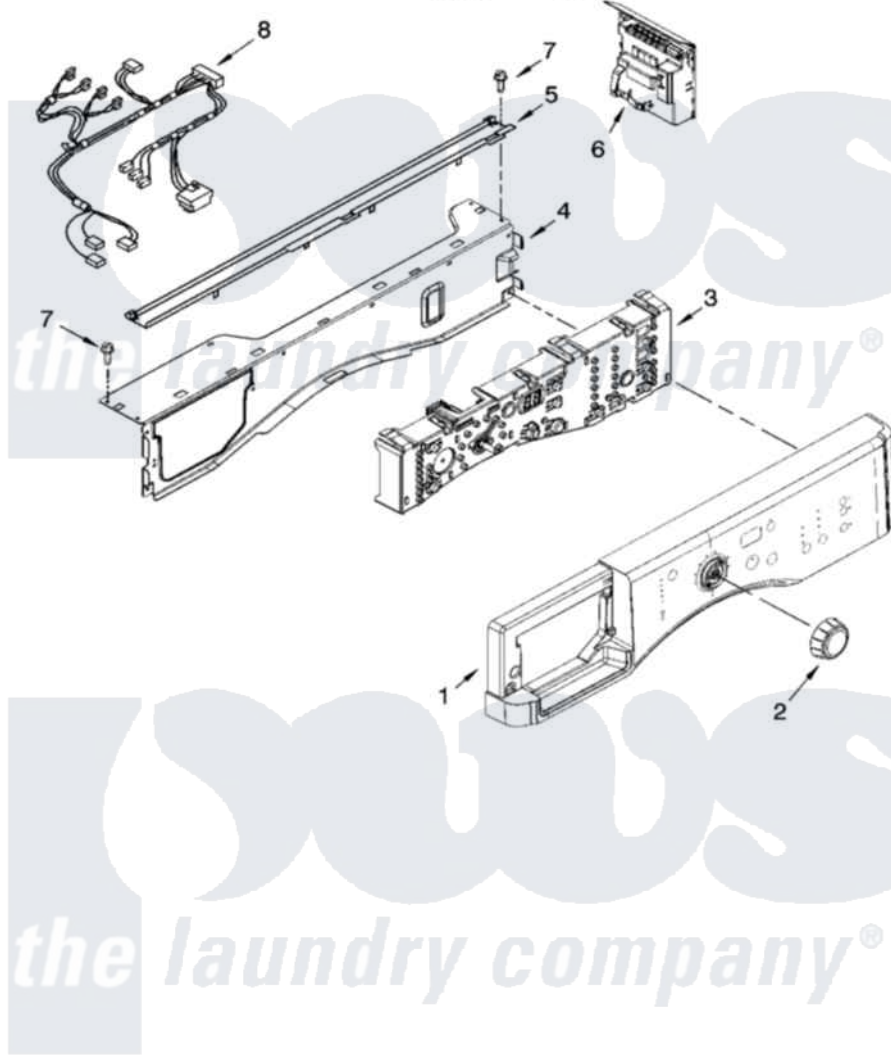

# Maytag MHWZ400TB00 03 - CONTROL PANEL PARTS

## CONTROL PANEL PARTS

For Models: MHWZ400TQ00, MHWZ400TB00  
(White) (Black)

4

W10140755

[Maytag Residential Maytag MHWZ400TB00 Washer Parts](#) Parts Diagram 03 - CONTROL PANEL PARTS  
Click on the part number to view part

Item	Original Part Number	Replaced By	Status	Part Description
1	<a href="#">W10117405</a>			Panel, Control
"	<a href="#">W10119011</a>			Panel, Control
2	<a href="#">W10112899</a>			Knob, Control
"	<a href="#">W10119050</a>			Knob, Control
3	<a href="#">W10117418</a>			User Interface
4	8540558	<a href="#">W10240776</a>		Brace, Top Front
5	<a href="#">8540722</a>			Channel, Water
6	W10118972	<a href="#">W10205976</a>		Control-Elec
7	W10015090	<a href="#">489442</a>		Screw 3 2217757 Roller, Front
8	8540882	<a href="#">W10184855</a>		Harness, Wiring