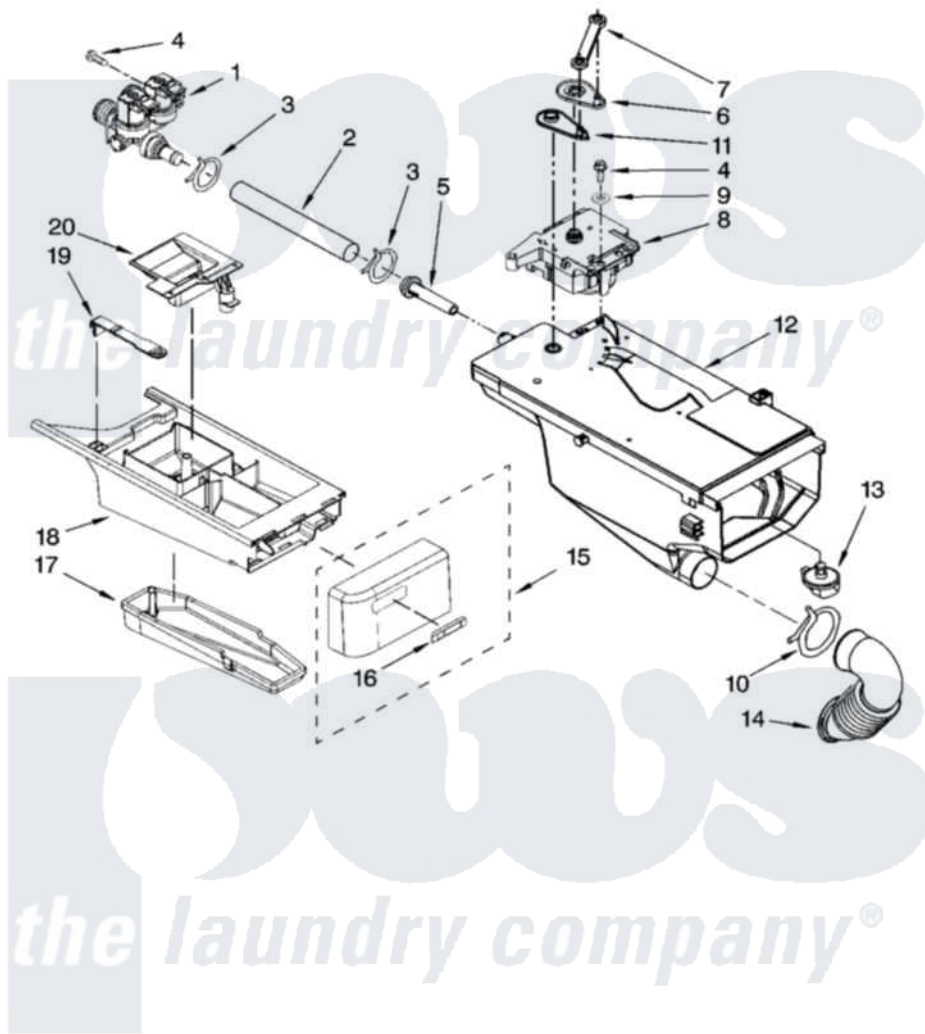

Maytag MHWZ400TB00 04 - DISPENSER PARTS

DISPENSER PARTS

For Models: MHWZ400TQ00, MHWZ400TB00
(White) (Black)

W10140755

5

Maytag [Residential Maytag MHWZ400TB00 Washer Parts](#) Parts Diagram 04 - DISPENSER PARTS
Click on the part number to view part

Item	Original Part Number	Replaced By	Status	Part Description
1	8540751			Valve, Water Inlet
2	8540065			Hose, Valve To Dispenser
3	370450	596669		Clamp, Manifold
4	8540282	8181661		Screw, Actuator
5	8540042	8183181		Nozzle, Inlet
6	8540393			Cam, Actuator
7	8540394			Lever, Water Distribution
8	8540041	W10143586		Actuator
9	VS611	8526417		Washer
10	8281276			Clamp, Hose
11	8540395			Connection, Lever
12	8540058			Dispenser
13	8540053			Nozzle, Distribution
14	8540063			Hose, Dispenser To Tub
15	W10118955			Handle, Drawer
"	W10118961			Handle, Drawer