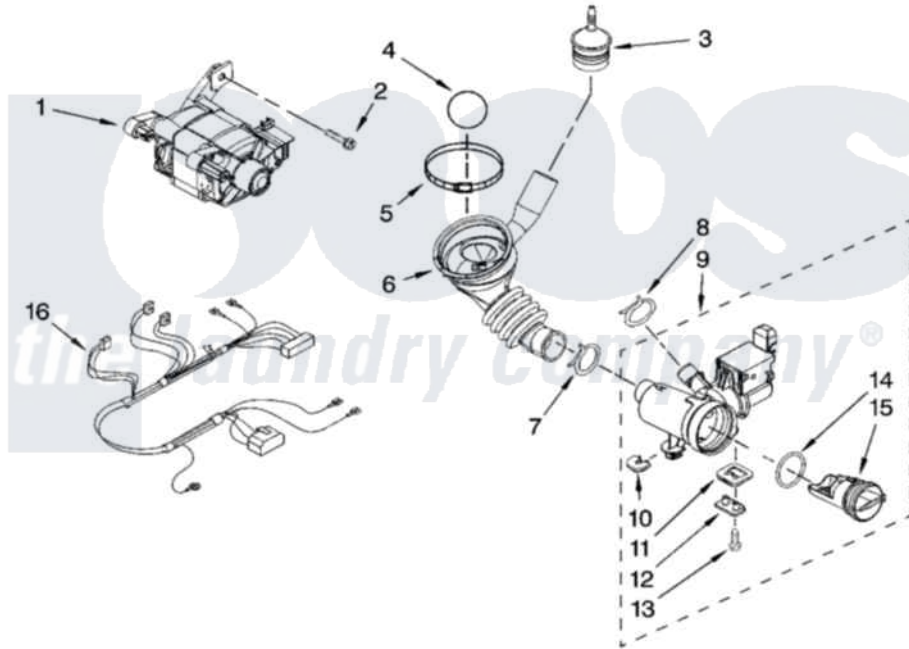

Maytag MHWZ400TB00 05 - PUMP AND MOTOR PARTS

PUMP AND MOTOR PARTS

For Models: MHWZ400TQ00, MHWZ400TB00
(White) (Black)

6

W10140755

Maytag [Residential Maytag MHWZ400TB00 Washer Parts](#) Parts Diagram 05 - PUMP AND MOTOR PARTS

[Click on the part number to view part](#)

Item	Original Part Number	Replaced By	Status	Part Description
1	W10140582	W10140581		Motor, Drive
2	8540134			Bolt, Motor
3	8540180	W10405608		Air Trap
4	8540013			Ball
5	8540008			Clamp
6	8540012			Hose, Tub To Pump
7	370448	616099		Clamp
8	356138			Clamp, Hose
9	W10130913			Pump
10	W10034820			Foot, Rubber
11	W10034830			Foot, Rubber
12	8540033			Cap, Right Foot
13	8533964			Screw, 10-16 X 1.25
14	8540025	W10130913		Pump
15	8540996	W10130913		Pump
16	8540525	W10204534		Harns-Wire