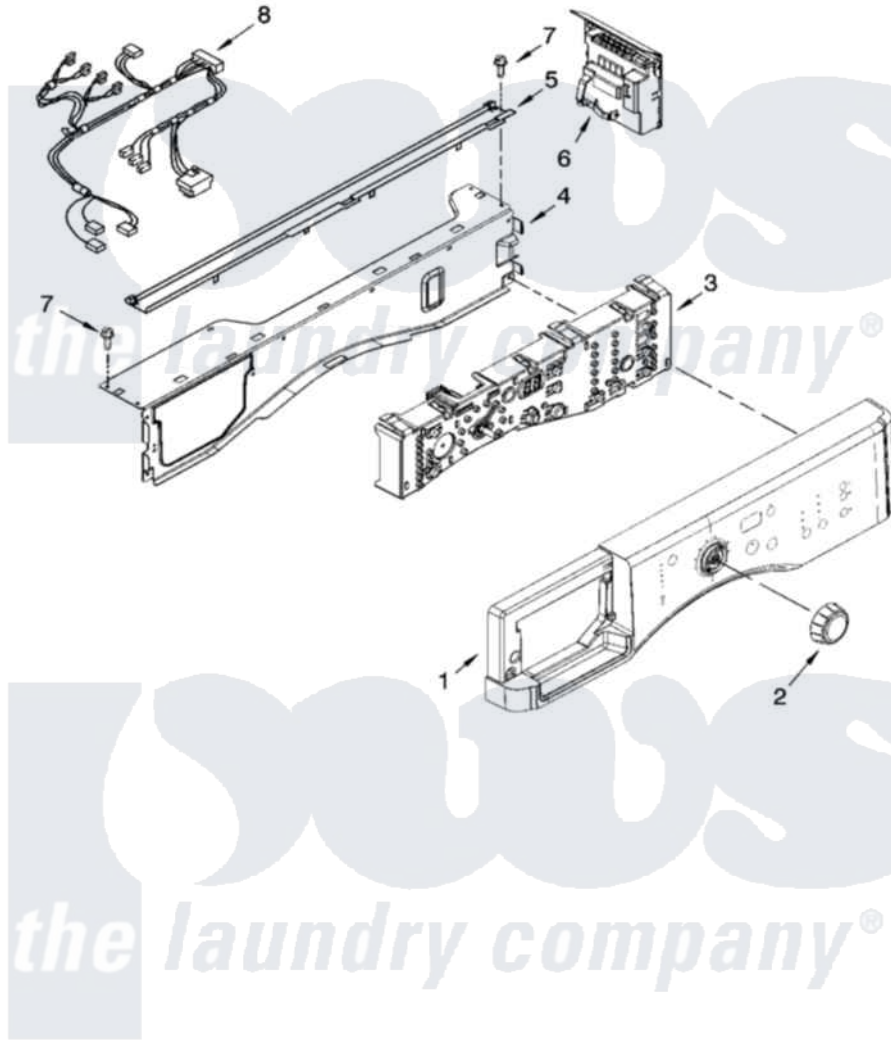

Maytag MHWZ400TQ02 03 - CONTROL PANEL PARTS

CONTROL PANEL PARTS

For Models: MHWZ400TQ02, MHWZ400TB02
(White) (Black)

4

W10238195

[Maytag Residential Maytag MHWZ400TQ02 Washer Parts](#) Parts Diagram 03 - CONTROL PANEL PARTS
Click on the part number to view part

Item	Original Part Number	Replaced By	Status	Part Description
1	W10117405			Panel, Control
"	W10119011			Panel, Control
2	W10112899			Knob, Control
"	W10119050			Knob, Control
3	W10117418			User Interface
4	W10161692	W10240776		Brace, Top Front
5	8540722			Channel, Water
6	W10217424	W10246302		Control-Elec
7	W10015090	489442		Screw 3 2217757 Roller, Front
8	W10201875			Harness, Wiring