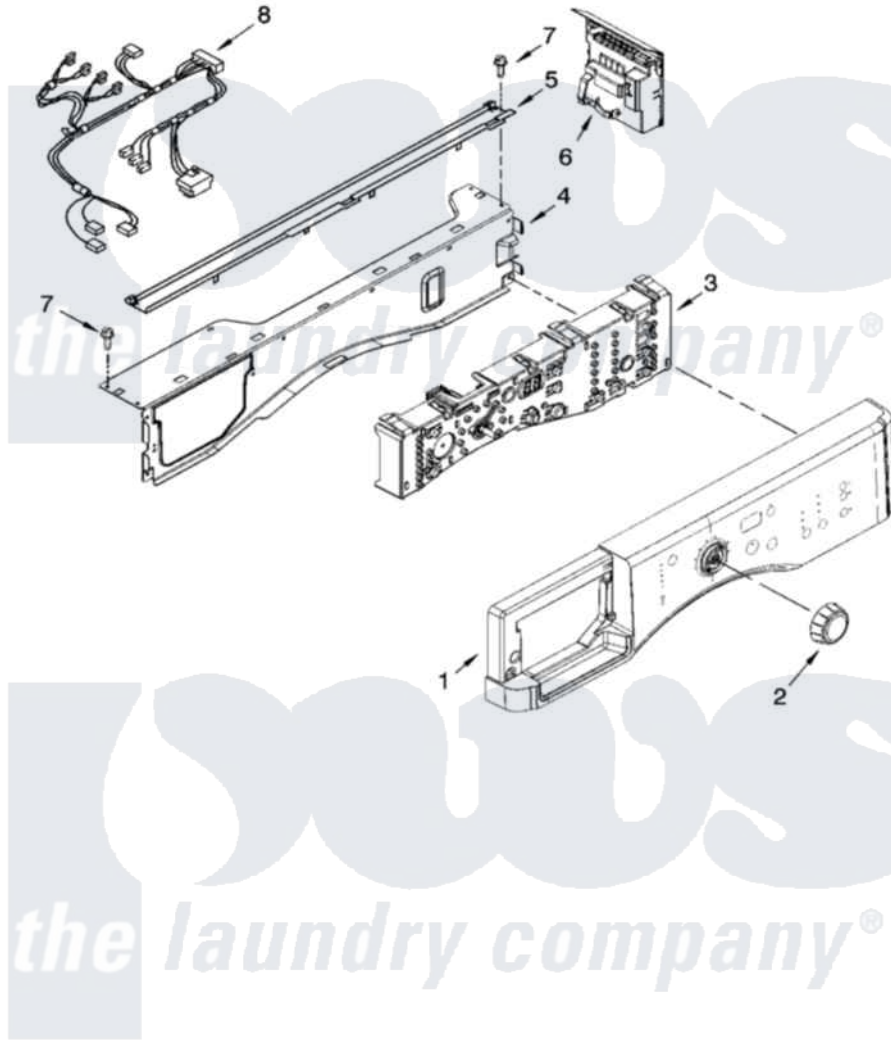

Maytag MHWZ600TB01 03 - CONTROL PANEL PARTS

CONTROL PANEL PARTS

For Models: MHWZ600TW01, MHWZ600TB01, MHWZ600TK01
(White/Chrome) (Black/Chrome) (Pacific Blue)

4

W10205313

[Maytag Residential Maytag MHWZ600TB01 Washer Parts](#) Parts Diagram 03 - CONTROL PANEL PARTS
Click on the part number to view part

Item	Original Part Number	Replaced By	Status	Part Description
1	W10117409			Panel, Control
"	W10117413			Panel, Control
"	W10119012			Panel, Control
2	W10119050			Knob, Control
3	W10117419			User Interface
4	8540558	W10240776		Brace, Top Front
5	8540722			Channel, Water
6	W10160260	W10205977		Control-Elec
7	W10015090	489442		Screw 3 2217757 Roller, Front
8	W10184856			Harness, Wiring