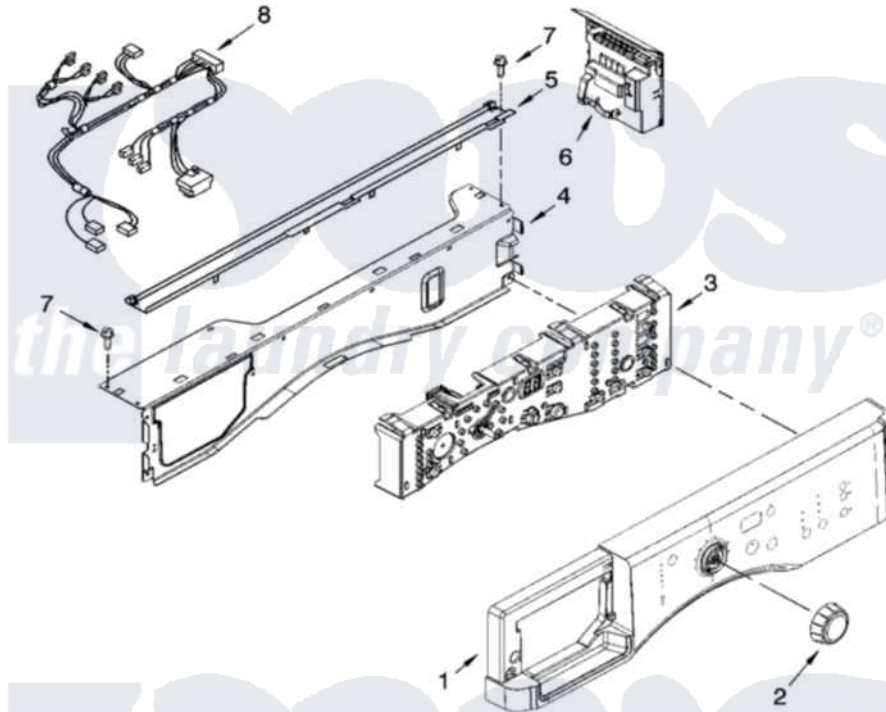

Maytag MHWZ600TE00 03 - CONTROL PANEL PARTS

CONTROL PANEL PARTS

For Model: MHWZ600TE00
(Ocean Sapphire)

4

W10206371

[Maytag Residential Maytag MHWZ600TE00 Washer Parts](#) Parts Diagram 03 - CONTROL PANEL PARTS
Click on the part number to view part

Item	Original Part Number	Replaced By	Status	Part Description
1	W10183604			Panel, Control
2	W10119050			Knob, Control
3	W10117419			User Interface
4	8540558	W10240776		Brace, Top Front
5	8540722			Channel, Water
6	W10160260	W10205977		Control-Elec
7	W10015090	489442		Screw 3 2217757 Roller, Front
8	W10184856			Harness, Wiring