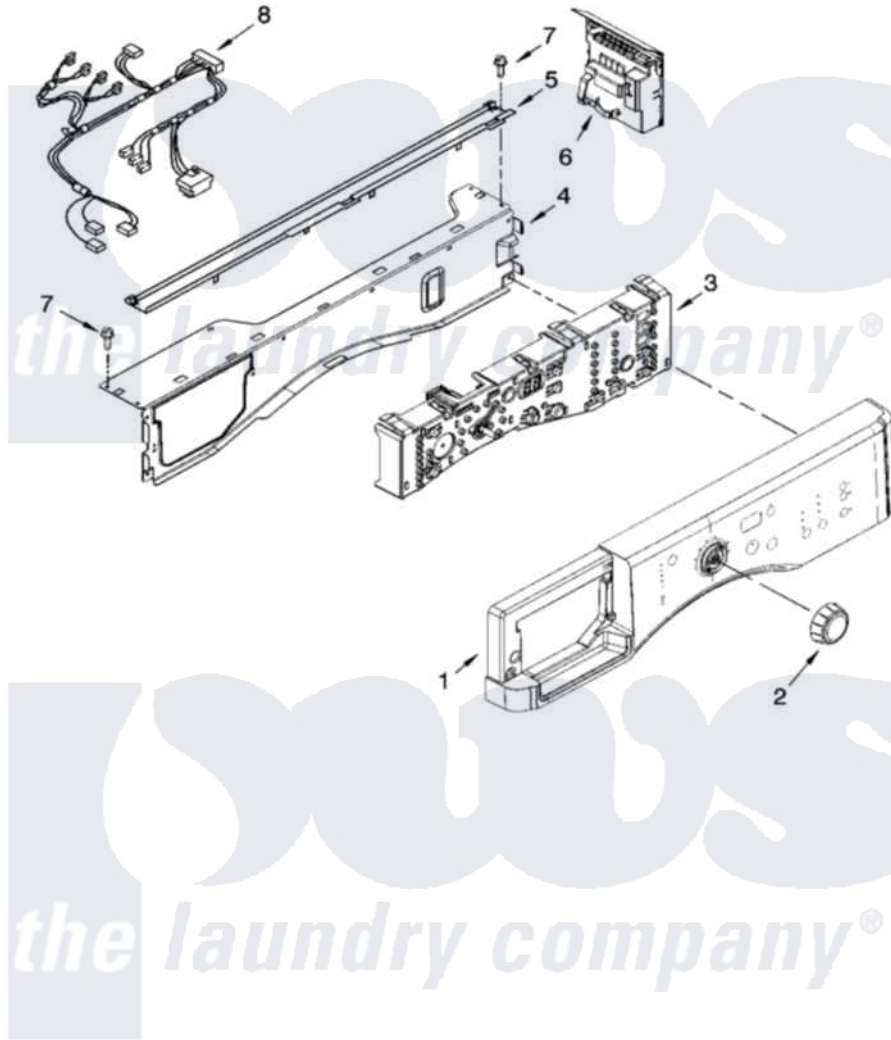

Maytag MHWZ600TE01 03 - CONTROL PANEL PARTS

CONTROL PANEL PARTS

For Model: MHWZ600TE01
(Ocean Sapphire)

4

W10238197

[Maytag Residential Maytag MHWZ600TE01 Washer Parts](#) Parts Diagram 03 - CONTROL PANEL PARTS
Click on the part number to view part

Item	Original Part Number	Replaced By	Status	Part Description
1	W10183604			Panel, Control
2	W10119050			Knob, Control
3	W10117419			User Interface
4	8540558	W10240776		Brace, Top Front
5	8540722			Channel, Water
6	W10217425	W10246303		Microcomputer, Machine Control
7	W10015090	489442		Screw 3 2217757 Roller, Front
8	W10201876			Harness, Wiring