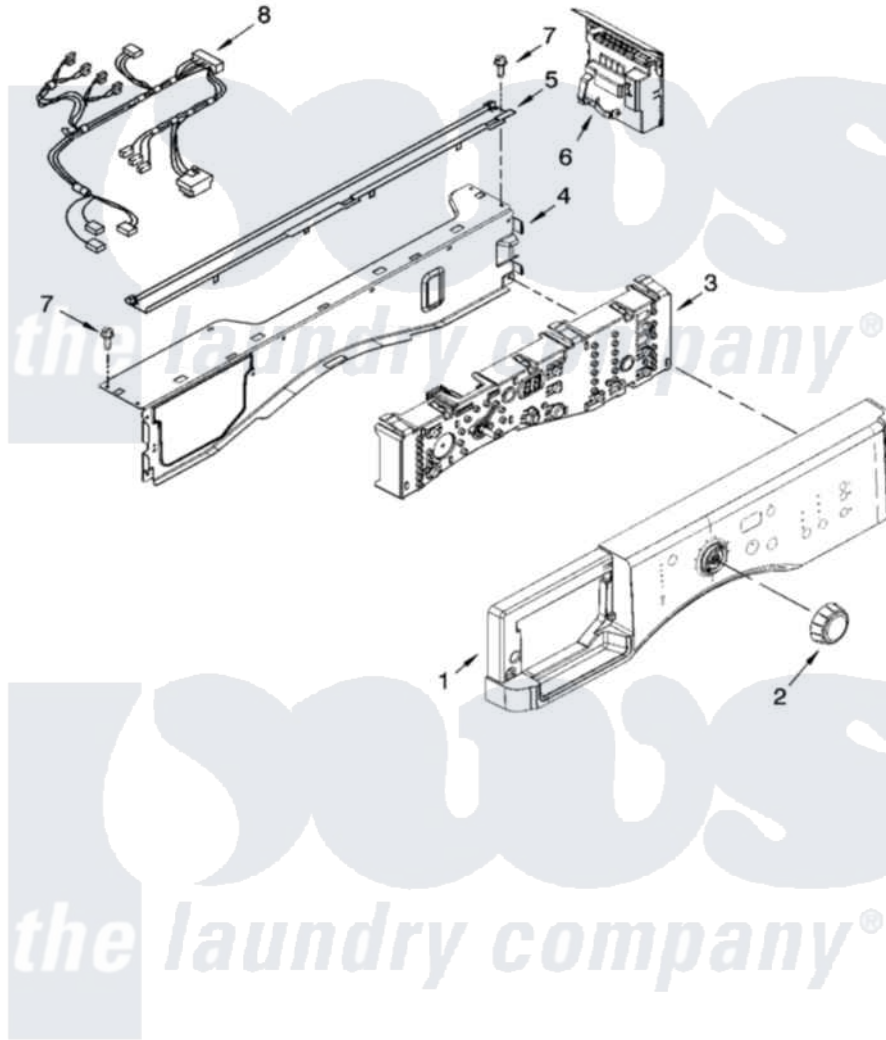

Maytag MHWZ600TK01 03 - CONTROL PANEL PARTS

CONTROL PANEL PARTS

For Models: MHWZ600TW01, MHWZ600TB01, MHWZ600TK01
(White/Chrome) (Black/Chrome) (Pacific Blue)

4

W10205313

[Maytag Residential Maytag MHWZ600TK01 Washer Parts](#) Parts Diagram 03 - CONTROL PANEL PARTS
Click on the part number to view part

Item	Original Part Number	Replaced By	Status	Part Description
1	W10117409			Panel, Control
"	W10117413			Panel, Control
"	W10119012			Panel, Control
2	W10119050			Knob, Control
3	W10117419			User Interface
4	8540558	W10240776		Brace, Top Front
5	8540722			Channel, Water
6	W10160260	W10205977		Control-Elec
7	W10015090	489442		Screw 3 2217757 Roller, Front
8	W10184856			Harness, Wiring