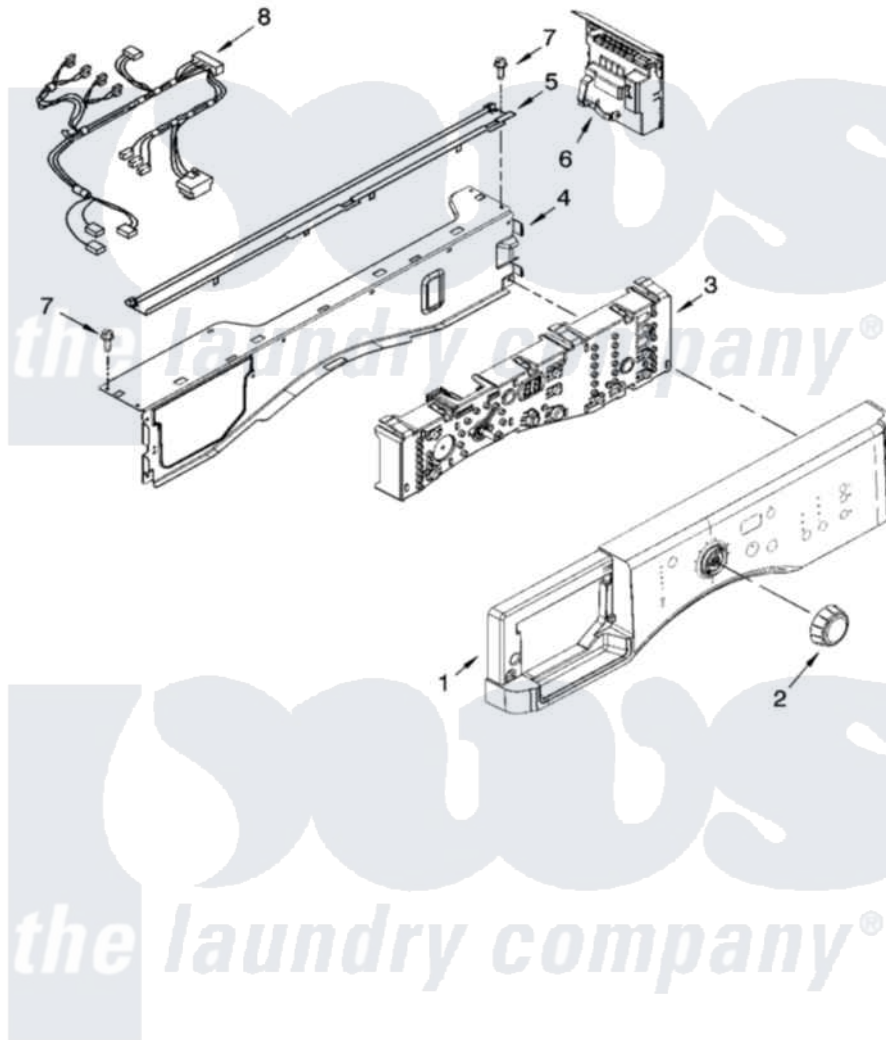

Maytag MHWZ600TK02 03 - CONTROL PANEL PARTS

CONTROL PANEL PARTS

For Models: MHWZ600TW02, MHWZ600TB02, MHWZ600TK02
(White/Chrome) (Black/Chrome) (Pacific Blue)

4

W10238196

Maytag [Residential Maytag MHWZ600TK02 Washer Parts](#) Parts Diagram 03 - CONTROL PANEL PARTS
Click on the part number to view part

Item	Original Part Number	Replaced By	Status	Part Description
1	W10117409			Panel, Control
"	W10117413			Panel, Control
"	W10119012			Panel, Control
2	W10119050			Knob, Control
3	W10117419			User Interface
4	8540558	W10240776		Brace, Top Front
5	8540722			Channel, Water
6	W10217425	W10246303		Microcomputer, Machine Control
7	W10015090	489442		Screw 3 2217757 Roller, Front
8	W10201876			Harness, Wiring