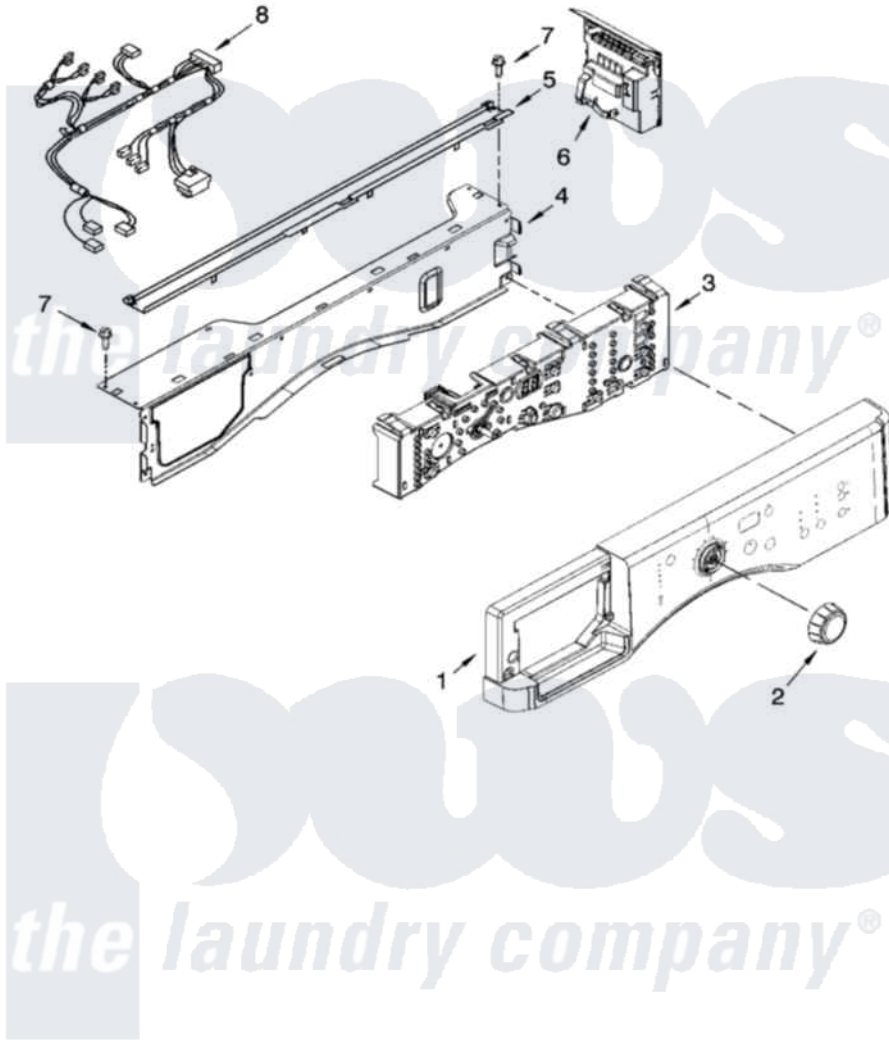

# Maytag MHWZ600TW00 03 - CONTROL PANEL PARTS

## CONTROL PANEL PARTS

For Models: MHWZ600TW00, MHWZ600TB00, MHWZ600TK00  
(White/Chrome) (Black/Chrome) (Pacific Blue)

4

W10140756

Maytag Residential Maytag MHWZ600TW00 Washer Parts Parts Diagram 03 - CONTROL PANEL PARTS  
Click on the part number to view part

Item	Original Part Number	Replaced By	Status	Part Description
1	<a href="#">W10117409</a>			Panel, Control
"	<a href="#">W10117413</a>			Panel, Control
"	<a href="#">W10119012</a>			Panel, Control
2	<a href="#">W10119050</a>			Knob, Control
3	<a href="#">W10117419</a>			User Interface
4	8540558	<a href="#">W10240776</a>		Brace, Top Front
5	<a href="#">8540722</a>			Channel, Water
6	W10118971	<a href="#">W10205977</a>		Control-Elec
7	W10015090	<a href="#">489442</a>		Screw 3 2217757 Roller, Front
8	8540524	<a href="#">W10184856</a>		Harness, Wiring