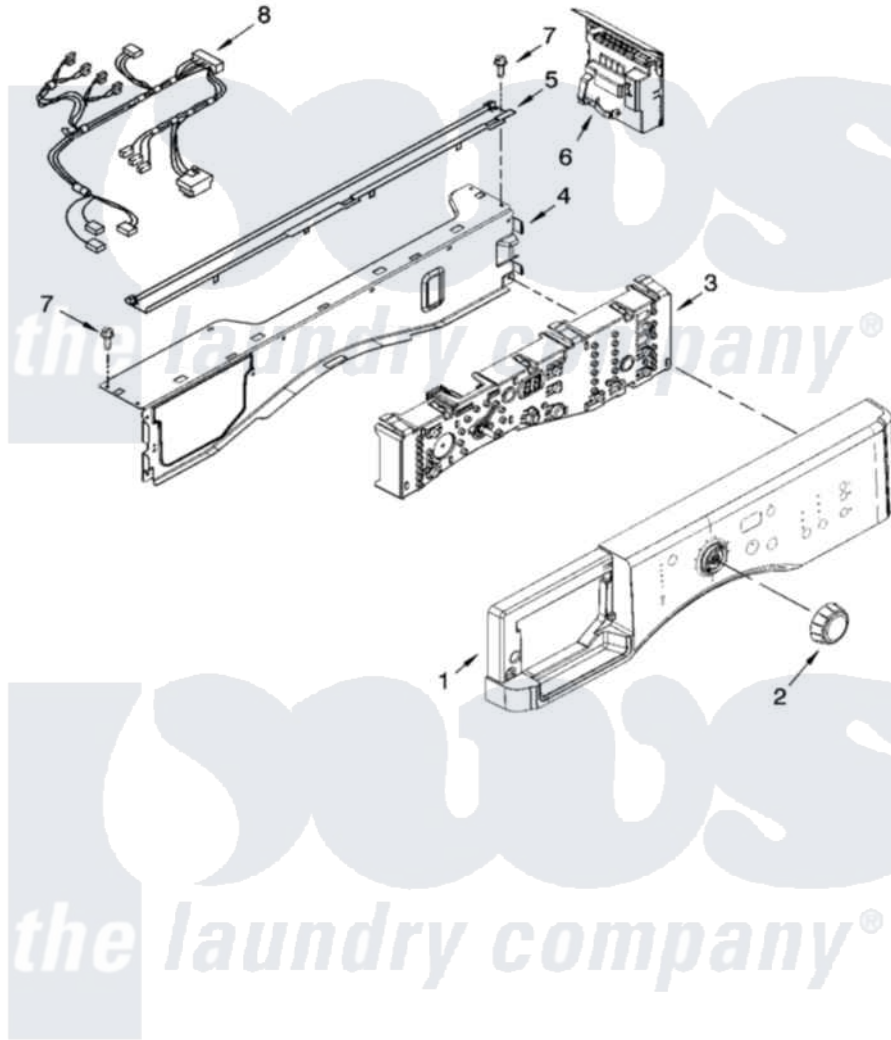

Maytag MHWZ600TW02 03 - CONTROL PANEL PARTS

CONTROL PANEL PARTS

For Models: MHWZ600TW02, MHWZ600TB02, MHWZ600TK02
(White/Chrome) (Black/Chrome) (Pacific Blue)

4

W10238196

[Maytag Residential Maytag MHWZ600TW02 Washer Parts](#) Parts Diagram 03 - CONTROL PANEL PARTS
Click on the part number to view part

Item	Original Part Number	Replaced By	Status	Part Description
1	W10117409			Panel, Control
"	W10117413			Panel, Control
"	W10119012			Panel, Control
2	W10119050			Knob, Control
3	W10117419			User Interface
4	8540558	W10240776		Brace, Top Front
5	8540722			Channel, Water
6	W10217425	W10246303		Microcomputer, Machine Control
7	W10015090	489442		Screw 3 2217757 Roller, Front
8	W10201876			Harness, Wiring